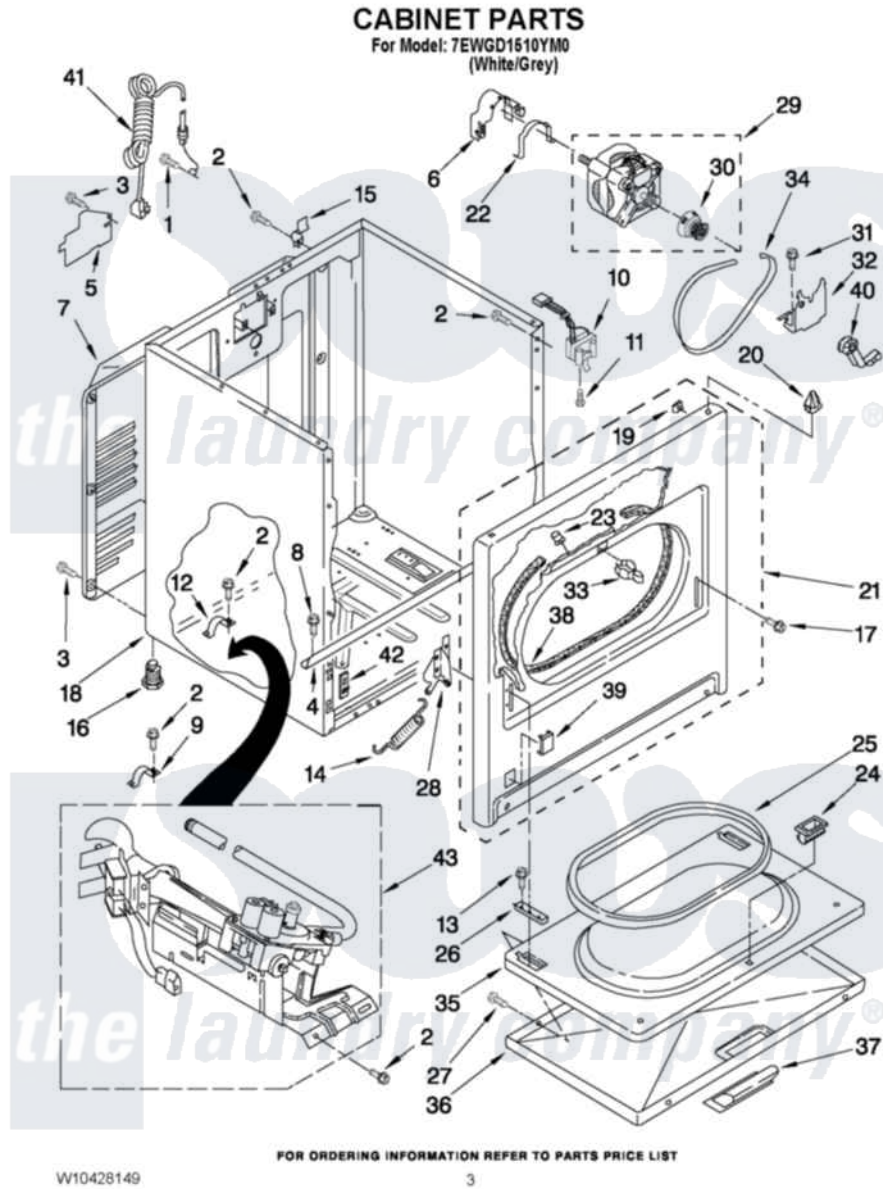

Whirlpool 7EWGD1510YM0 02 - CABINET PARTS

Whirlpool Residential Whirlpool 7EWGD1510YM0 Dryer Parts Parts Diagram 02 - CABINET PARTS
Click on the part number to view part

Item	Original Part Number	Replaced By	Status	Part Description
1	8533974	4331106		Screw, No.10-32 X 7/16
2	343641	681414		Screw, 10AB X 1/2
3	693995			Screw, Hex Head
4	W10236073			Bracket, Cabinet
5	3396795			Cover, Terminal Block
6	3404162			Clamp, Motor
7	3396805	280043		Panel-Rear
8	3390647	488729		Screw
9	3980175			Clamp, Elbow
10	3406107			Door Switch Assembly
11	697773	3395530		Screw
12	341029			Clamp, Pipe Door Spring
13	3357011	308685		Side Trim)
14	W10041960			Spring, Door
15	8066217			Hinge, Top
16	3392100	49621		Feet-Leveling

NI	279810		Foot-Optional
17	342043	486146	Screw
18	8530603	8533643	Cabinet
19	98234		Clip, U-Bend
20	690363	18776	Lock, Front Top
21	3395197	279740	Panel
22	W10121316		Plug, Multivent
23	685203	279220	Clip
24	3389441		Door Catch Assembly
25	3390731		Seal, Door
26	337189		Clip, Hinge
27	342055	488627	Screw
28	8066056		Hinge, Door
"	8066057		Hinge, Door
29	8066206	279827	Motor-Drve
30	8066184		Pulley, Motor
31	3400500		Bolt, 3405245 5/16-18 X 3/4
32	348780		Base, Motor
33	696144	279570	Latch
34	W10131364	341241	Belt
35	695737		Door, Rear
36	3393549		Door, Front
37	W10095180		Handle, Door
38	3406129		Seal And Bearing Assembly
39	8564457		Plug, Front Panel
40	691366		Idler And Pulley Assembly
41	344020	3401402	Cord, Power
42	3394083		Clip, Front Panel
43	8318272	W10465748	Burner-Gas