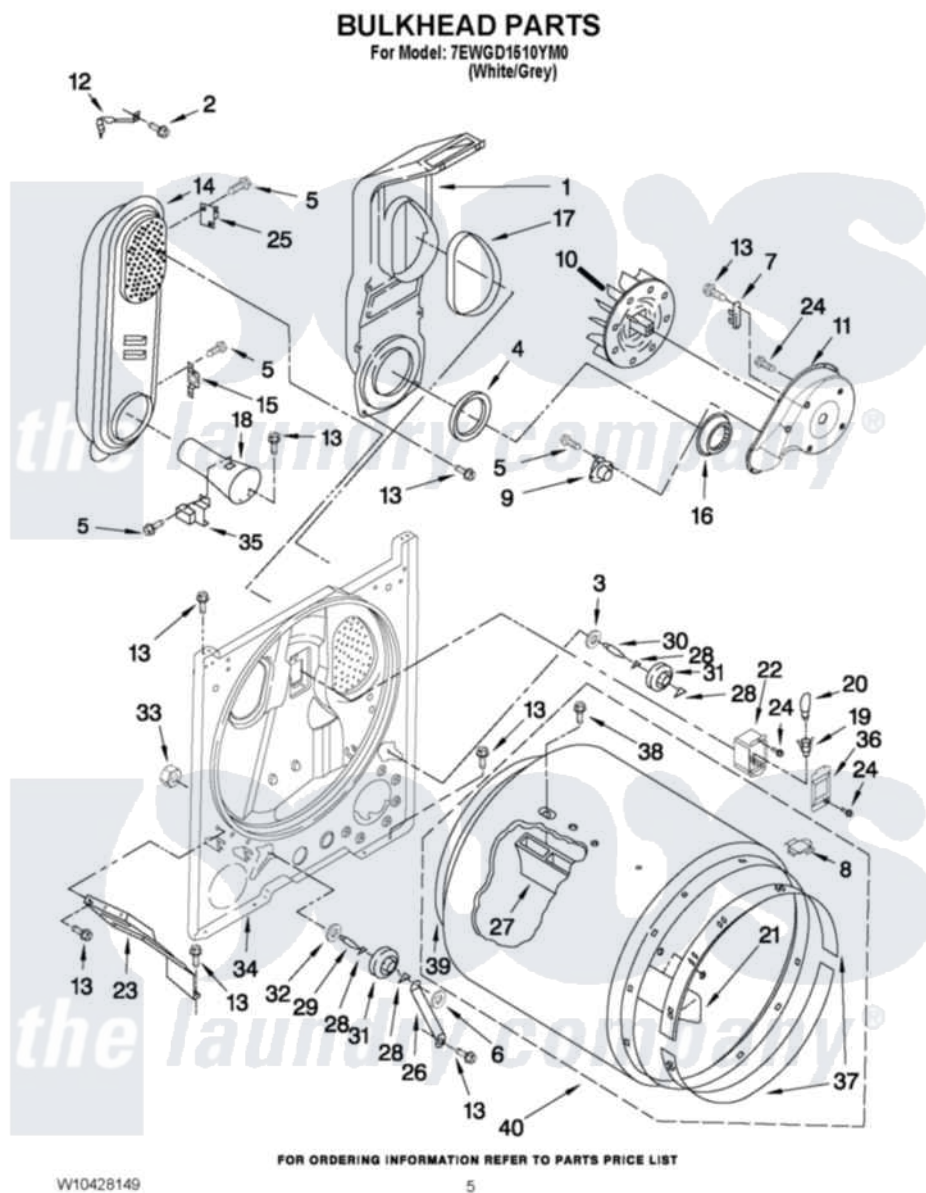

Whirlpool 7EWGD1510YM0 03 - BULKHEAD PARTS

Whirlpool [Residential Whirlpool 7EWGD1510YM0 Dryer Parts](#) Parts Diagram 03 - BULKHEAD PARTS
Click on the part number to view part

Item	Original Part Number	Replaced By	Status	Part Description
1	348368			Lint Chute Assembly
2	489463			Screw, 8-18 X 1/16
3	3388703			Washer, Support
4	347139			Seal, Lint Chute
5	90767			Screw, 8A X 3/8 HeX Washer Head Tapping
6	90296			Nut, Push On
7	3392519			Thermal Limiter
8	8066086			Plug, Drum Hole
9	3387134			Thermostat, Internal-Bias
10	694089			Wheel, Blower
11	8577230			Housing, Blower
12	3398161			CLIP
13	343641	681414		Screw, 10AB X 1/2
14	8530285	279980		Box
15	W10352407	279857		Seal
16	696302			Shield, Exhaust

17	339956		Seal, Air Duct To Bulkhead
18	8066049		Funnel, Burner Light
19	W10214261		Socket, Drum Light Assembly
20	3406124	22002263	Lamp
21	3403636		Baffle, Drum
22	3977373		Bracket, Drum Light
23	3406022		Bracket, Bulkhead
24	3390647	488729	Screw
25	280010		Kit, Thermal Cut-Off
26	3976434		Bracket, Support Shaft
27	692490		Baffle, Drum
28	690997		Washer, Thrust
29	W10359270		Shaft, Drum Roller Threads
30	W10359269		Shaft, Drum Roller Threads
31	3397590	349241T	Support
32	348197		Washer, Support
33	W10298789		Nut, Push-In
34	3403413		Bulkhead
35	338906		Radiant, Sensor
36	3402841	8532165	Lens, Drum Light
37	692526	279441	BeaRng-Rng
38	W10219342		Screw, Baffle Mounting
39	W10352407	279857	Seal
40	695587		Drum Assembly