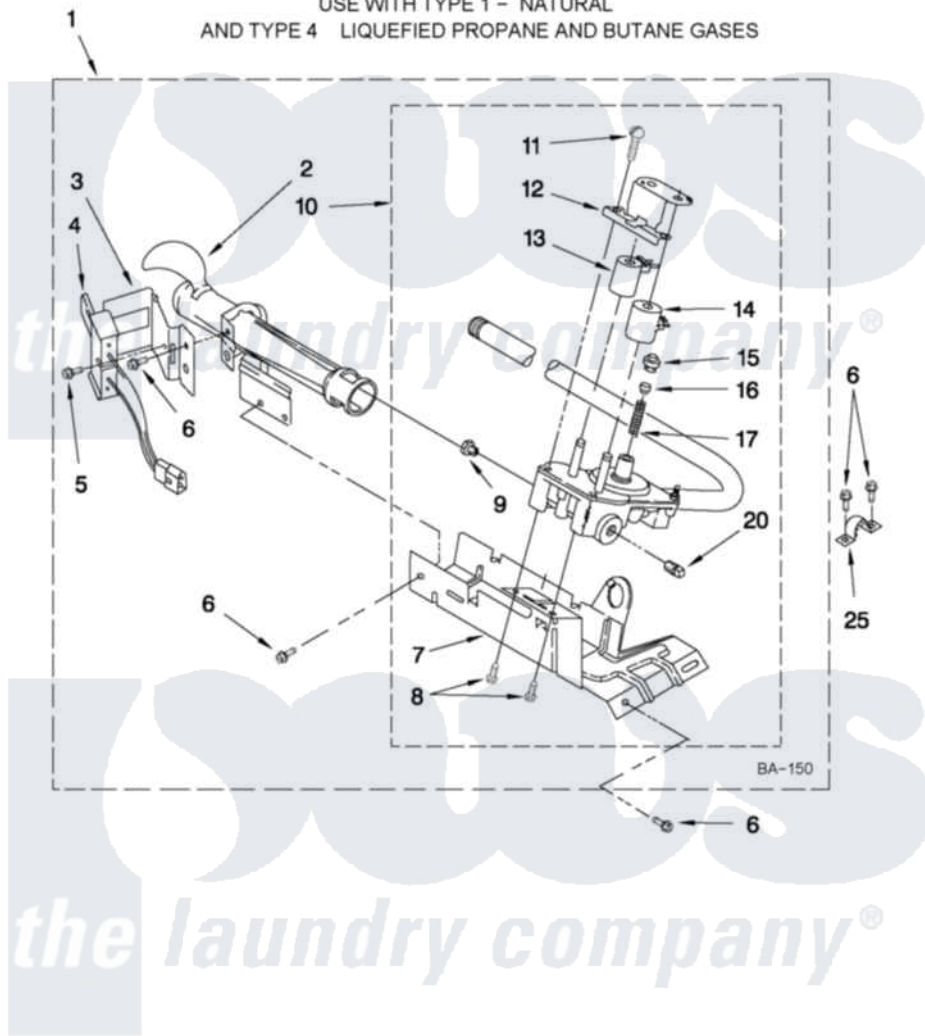

Whirlpool 7EWGD1510YM0 04 - 8318272 BURNER ASSEMBLY

8318272 BURNER ASSEMBLY

For Model: 7EWGD1510YM0
(White/Grey)

USE WITH TYPE 1 - NATURAL
AND TYPE 4 LIQUEFIED PROPANE AND BUTANE GASES

FOR ORDERING INFORMATION REFER TO PARTS PRICE LIST

W10428149

7

Whirlpool [Residential Whirlpool 7EWGD1510YM0 Dryer Parts](#) Parts Diagram 04 - 8318272 BURNER ASSEMBLY
Click on the part number to view part

Item	Original Part Number	Replaced By	Status	Part Description
1	8318272	W10465748		Burner-Gas
2	688617	693140		Burner
3	694298			Bracket, Ignitor
4	686590	279311		Ignitor
5	3393909			Screw, 8-32 X 7/8
6	343641	681414		Screw, 10AB X 1/2
7	693986			Base, Burner
8	3387057			Screw, 10-16 X 1/2 Orifice, Burner
9	234826			Orifice, Burner Type 1
"	229742			Orifice, Burner
"	234868			Orifice, Burner
10	8318277	W10337269		Valve-Gas
11	694421			Screw, Bracket Mounting
12	694538			Bracket, Shunt
13	694540			Coil, 60 Hz
14	694539			Coil, 60 Hz