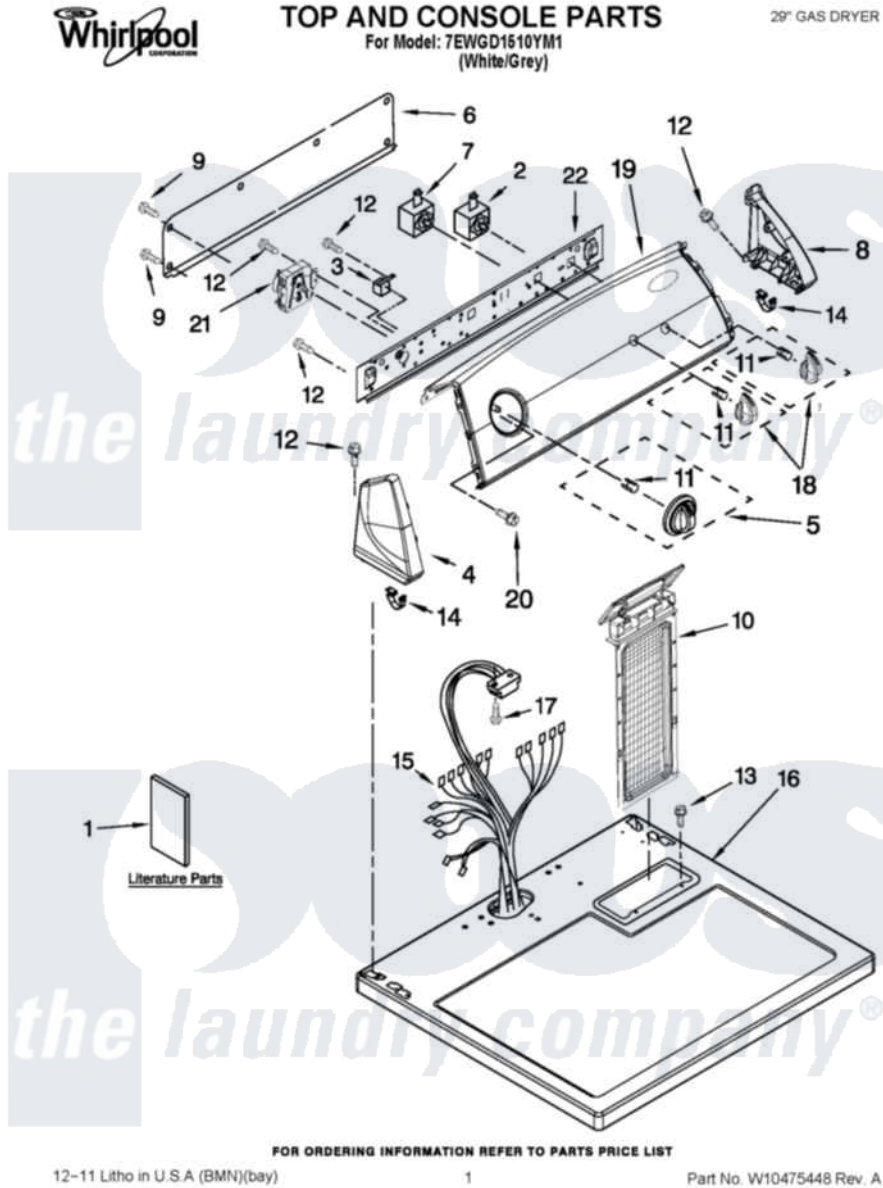

Whirlpool 7EWGD1510YM1 01 - TOP AND CONSOLE PARTS

Whirlpool [Residential Whirlpool 7EWGD1510YM1 Dryer Parts](#) Parts Diagram 01 - TOP AND CONSOLE PARTS
 Click on the part number to view part

Item	Original Part Number	Replaced By	Status	Part Description
1	W10329763		Not Available	INSTRUCTIONS, INSTALLATION
"	W10422711		Not Available	USE & CARE GUIDE
"	W10185986		Not Available	WIRING DIAGRAM
2	W10117655			Switch, Push-To-Start
3	694419			Mini-Buzzer
4	8566035	8565957		Cap, End
5	W10034750			Timer Knob Assembly
6	W10103406			Panel, Rear Console
7	3399639			Switch, Rotary Temperature
8	8566032	8565954		Cap, End
9	693995			Screw, Hex Head
10	8557857			Screen, Lint
11	8536939			Clip, Knob
12	3348629	90767		Screw, 8A X 3/8 HeX Washer Head Tapping
13	688082	487240		Screw, For Mtg. Service

13	000903	487240	Capacitor
14	8312709		Clip-Console
15	W10186122		Harness, Wiring
16	8559800	8563663	Top
17	359625	487240	Screw, For Mtg. Service Capacitor
18	W10034380		Knob, Control
19	W10410371		Control Panel And Bracket Assembly
20	3390631		Screw, 10-16 X 3/8
21	W10185981		Timer Assembly
22	8566052		Bracket, Console