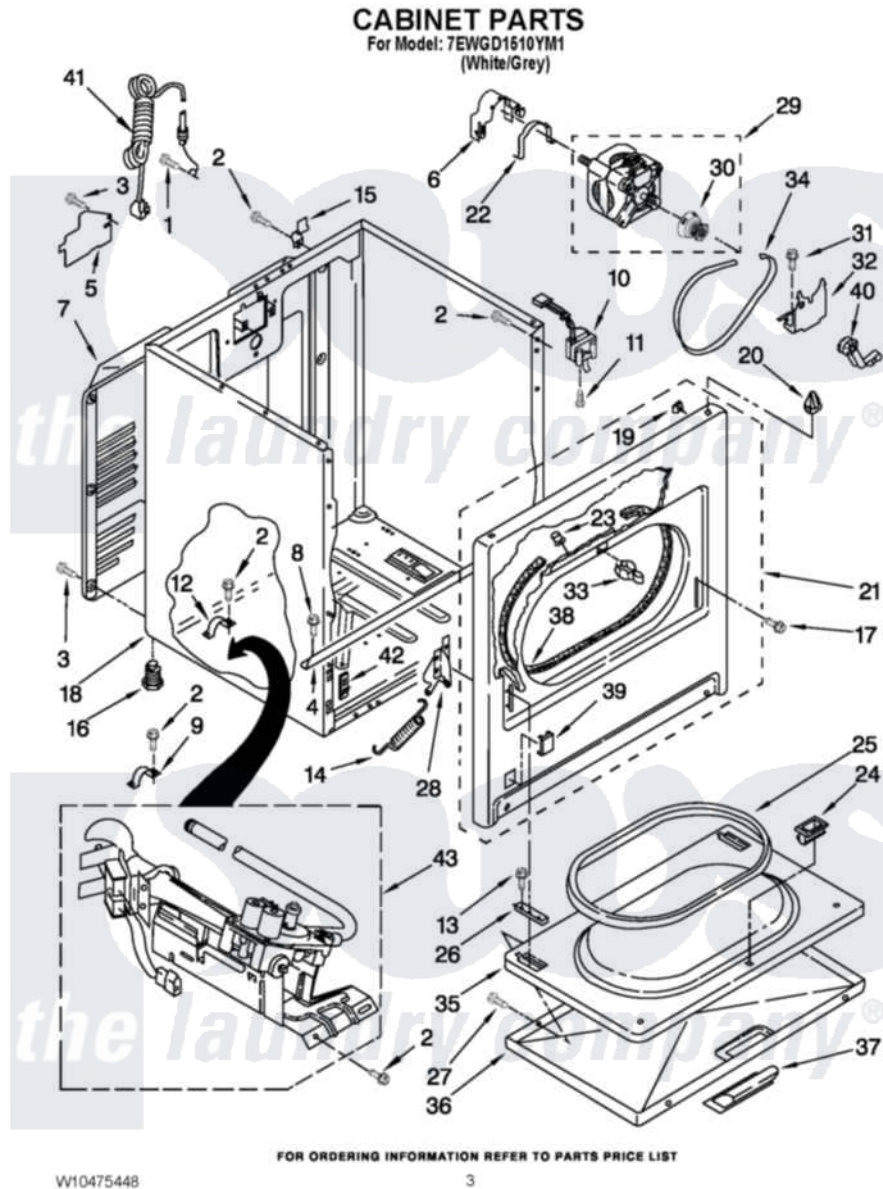

Whirlpool 7EWGD1510YM1 02 - CABINET PARTS

Whirlpool Residential Whirlpool 7EWGD1510YM1 Dryer Parts Parts Diagram 02 - CABINET PARTS
Click on the part number to view part

Item	Original Part Number	Replaced By	Status	Part Description
1	8533974	4331106		Screw, No.10-32 X 7/16
2	343641	681414		Screw, 10AB X 1/2
3	693995			Screw, Hex Head
4	W10236073			Bracket, Cabinet
5	3396795			Cover, Terminal Block
6	3404162			Clamp, Motor
7	3396805	280043		Panel-Rear
8	3390647	488729		Screw
9	3980175			Clamp, Elbow
10	3406107			Door Switch Assembly
11	697773	3395530		Screw
12	341029			Clamp, Pipe Door Spring
13	3357011	308685		Side Trim)
14	W10041960			Spring, Door
15	8066217			Hinge, Top
16	3392100	49621		Feet-Leveling

NI	279810		Foot-Optional
17	342043	486146	Screw
18	8530603	8533643	Cabinet
19	98234		Clip, U-Bend
20	8066092		Lock, Front Top
21	3395197	279740	Panel
22	W10121316		Plug, Multivent
23	685203	279220	Clip
24	3389441		Door Catch Assembly
25	3390731		Seal, Door
26	337189		Clip, Hinge
27	342055	488627	Screw
28	8066056		Hinge, Door
"	8066057		Hinge, Door
29	W10396032	279827	Motor-Drive
30	8066184		Pulley, Motor
31	3400500		Bolt, 3405245 5/16-18 X 3/4
32	348780		Base, Motor
33	696144	279570	Latch
34	W10131364	341241	Belt
35	695737		Door, Rear
36	3393549		Door, Front
37	W10095180		Handle, Door
38	3406129		Seal And Bearing Assembly
39	8564457		Plug, Front Panel
40	691366		Idler And Pulley Assembly
41	W10440460		Cord, Power
42	3394083		Clip, Front Panel
43	W10336852	W10465748	Burner-Gas