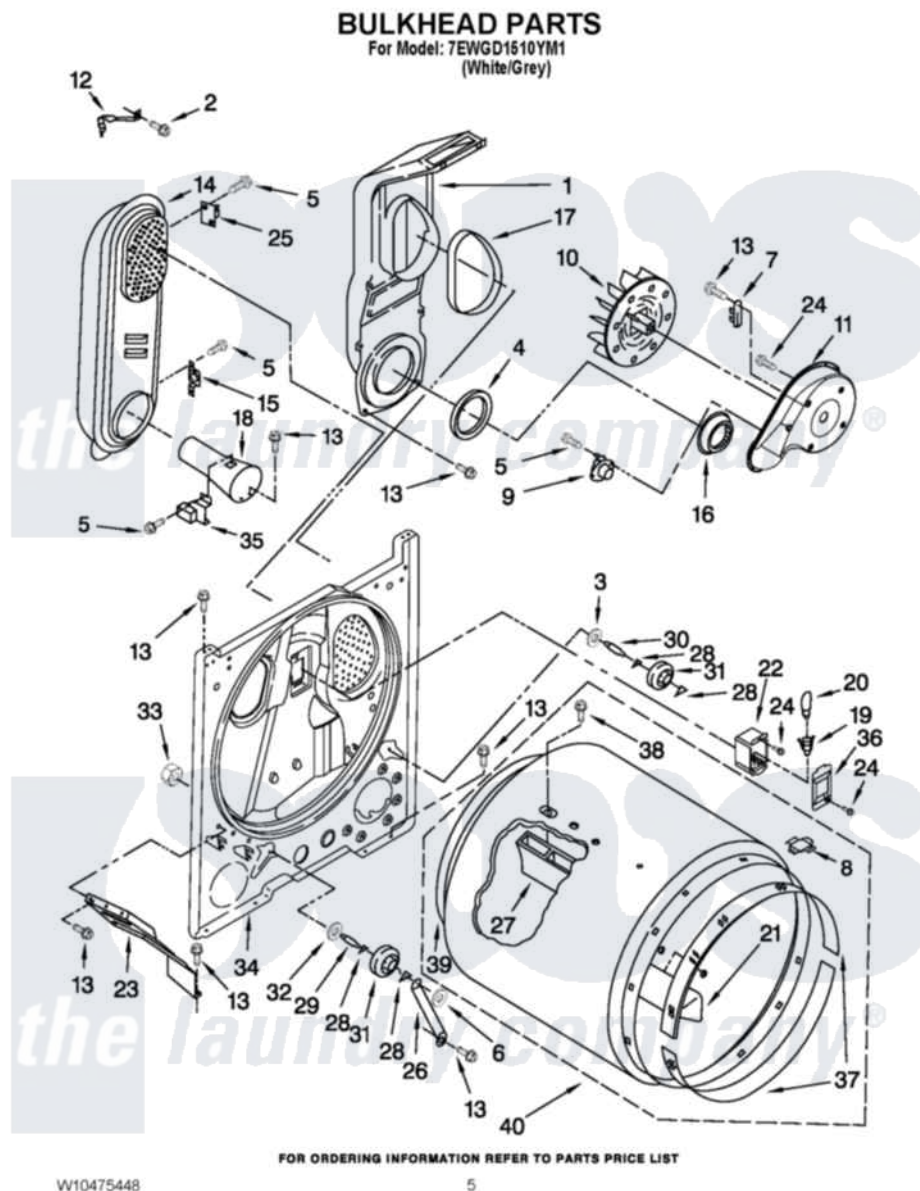

Whirlpool 7EWGD1510YM1 03 - BULKHEAD PARTS

Whirlpool [Residential Whirlpool 7EWGD1510YM1 Dryer Parts](#) Parts Diagram 03 - BULKHEAD PARTS
Click on the part number to view part

Item	Original Part Number	Replaced By	Status	Part Description
1	348368			Lint Chute Assembly
2	489463			Screw, 8-18 X 1/16
3	3388703			Washer, Support
4	347139			Seal, Lint Chute
5	90767			Screw, 8A X 3/8 HeX Washer Head Tapping
6	90296			Nut, Push On
7	3392519			Thermal Limiter
8	8066086			Plug, Drum Hole
9	3387134			Thermostat, Internal-Bias
10	694089			Wheel, Blower
11	8577230			Housing, Blower
12	3398161			CLIP
13	343641	681414		Screw, 10AB X 1/2
14	8530285	279980		Box
15	W10423382			Thermostat, High Limit 205F
16	696302			Shield, Exhaust

17	339956		Seal, Air Duct To Bulkhead
18	8066049		Funnel, Burner Light
19	W10136369		Socket, Drum Light Assembly
20	3406124	22002263	Lamp
21	3403636		Baffle, Drum
22	3977373		Bracket, Drum Light
23	3406022		Bracket, Bulkhead
24	3390647	488729	Screw
25	280010		Kit, Thermal Cut-Off
26	3976434		Bracket, Support Shaft
27	692490		Baffle, Drum
28	690997		Washer, Thrust
29	W10359270		Shaft, Drum Roller Threads
30	W10359269		Shaft, Drum Roller Threads
31	3397590	349241T	Support
32	348197		Washer, Support
33	W10298789		Nut, Push-In
34	3403413		Bulkhead
35	338906		Radiant, Sensor
36	3402841	8532165	Lens, Drum Light
37	692526	279441	BeaRng-Rng
38	W10219342		Screw, Baffle Mounting
39	W10352407	279857	Seal
40	695587		Drum Assembly