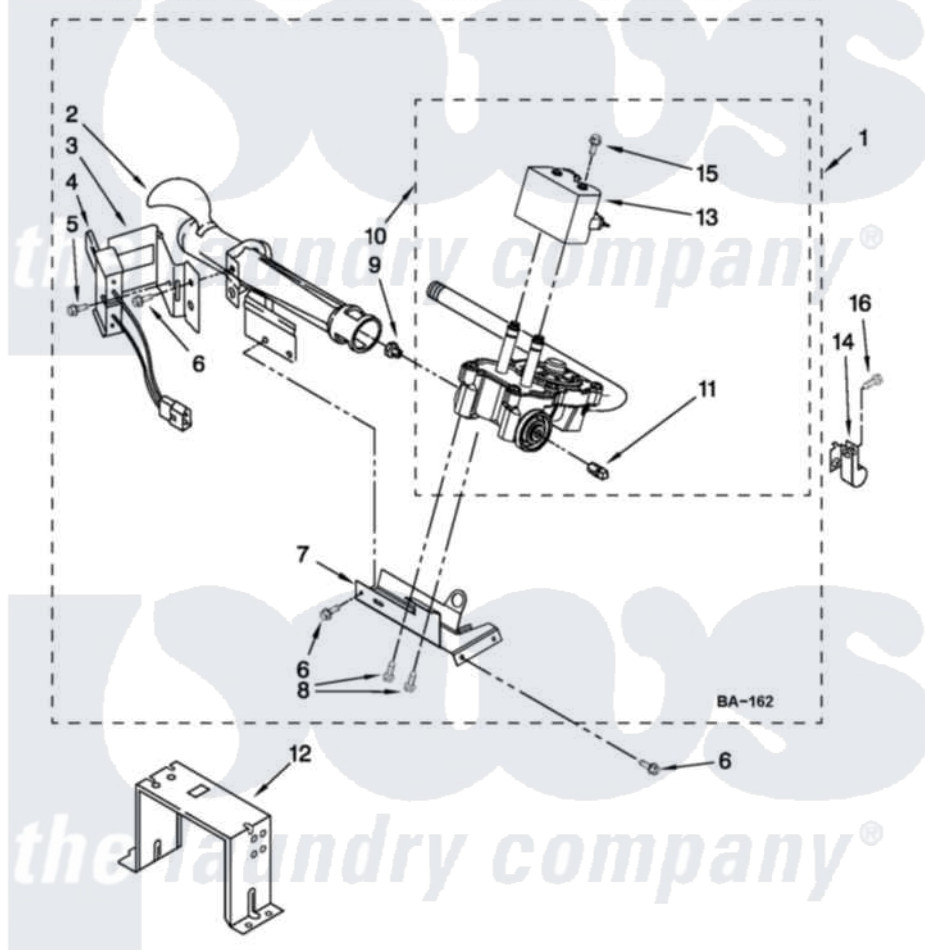

Whirlpool 7EWGD1510YM1 04 - W10336852 BURNER ASSEMBLY

W10336852 BURNER ASSEMBLY

For Model: 7EWGD1510YM1
(White/Grey)

USE WITH TYPE 1 - NATURAL, TYPE 2 - MIXED,
AND TYPE 4 - LIQUEFIED PROPANE AND BUTANE GASES

FOR ORDERING INFORMATION REFER TO PARTS PRICE LIST

W10475448

7

Whirlpool [Residential Whirlpool 7EWGD1510YM1 Dryer Parts](#) Parts Diagram 04 - W10336852 BURNER ASSEMBLY
Click on the part number to view part

Item	Original Part Number	Replaced By	Status	Part Description
1	W10336852	W10465748		Burner-Gas
2	688617	693140		Burner
3	694298			Bracket, Ignitor
4	686590	279311		Ignitor
5	3393909			Screw, 8-32 X 7/8
6	343641	681414		Screw, 10AB X 1/2
7	693986			Base, Burner
8	3387057			Screw, 10-16 X 1/2 Orifice, Burner
9	234826			Orifice, Burner Type 1
10	W10304604	W10500695		Valve-Gas
11	W10295523			Plug, Pipe
12	3389889			Bracket, Support
13	W10328463			Coil, 60 Hz
14	3978776			Bracket, Gas Pipe Switch
15	326049536			Screw, Coil
16	3390647	488729		Screw