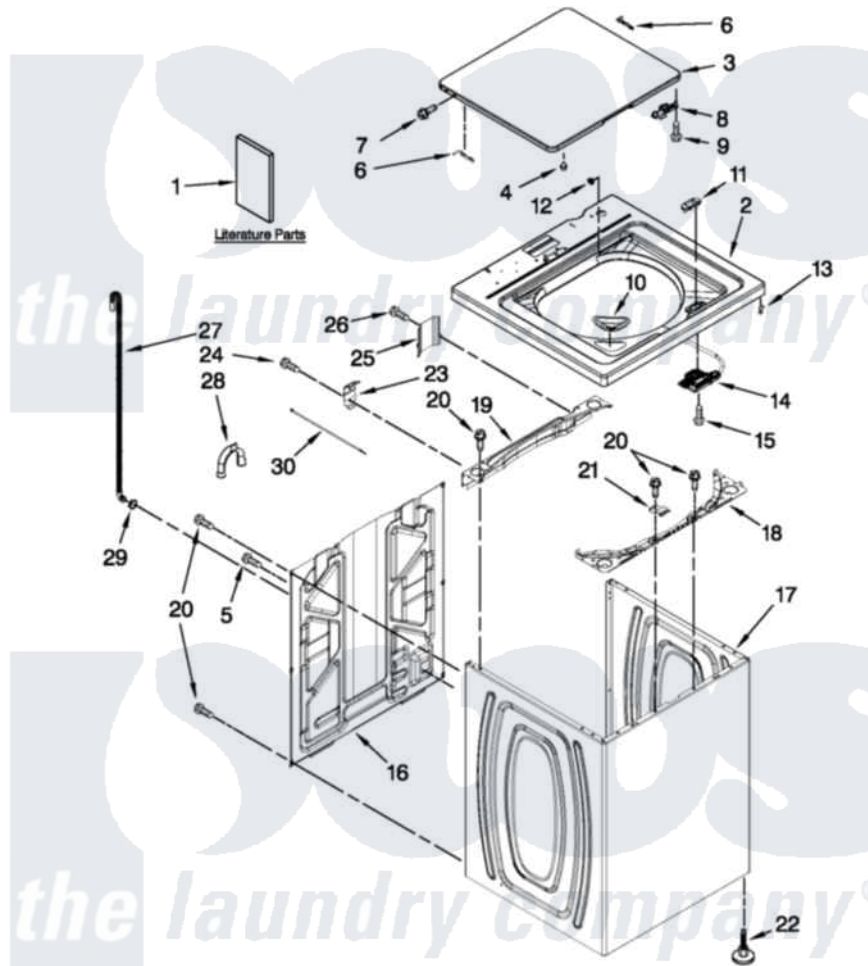

Whirlpool 7EWTW1300YM0 01 - TOP AND CABINET PARTS

TOP AND CABINET PARTS

For Model: 7EWTW1300YM0
(White)

AUTOMATIC WASHER

FOR ORDERING INFORMATION REFER TO PARTS PRICE LIST

1-12 Litho in U.S.A. (drd) (bay)

1

Part No. W10440259 Rev. A

Whirlpool [Residential Whirlpool 7EWTW1300YM0 Washer Parts](#) Parts Diagram 01 - TOP AND CABINET PARTS
Click on the part number to view part

Item	Original Part Number	Replaced By	Status	Part Description
1	W10424588		Not Available	INSTALLATION INSTRUCTIONS
"	W10423170		Not Available	USE & CARE GUIDE
"	W10280489		Not Available	INSTALLATION (TECH SHEET)
2	W10251299			Top
3	W10251302	W10338625		Lid
4	9724509			Bumper, Lid
5	9740848			Screw, Mixing Valve Mounting
6	91770			Hinge, Lid
7	W10119872	W10119828		Screw, Lid Hinge Mounting
8	W10240513			Strike, Lid Lock
9	W10273971			Screw, 6-19 X 1/2
10	W10192089			Dispenser, Bleach
11	W10392041			Bezel, Lid Lock
12	21258			Bearing, Lid Hinge
13	90016			Clip, Pressure Switch Hose