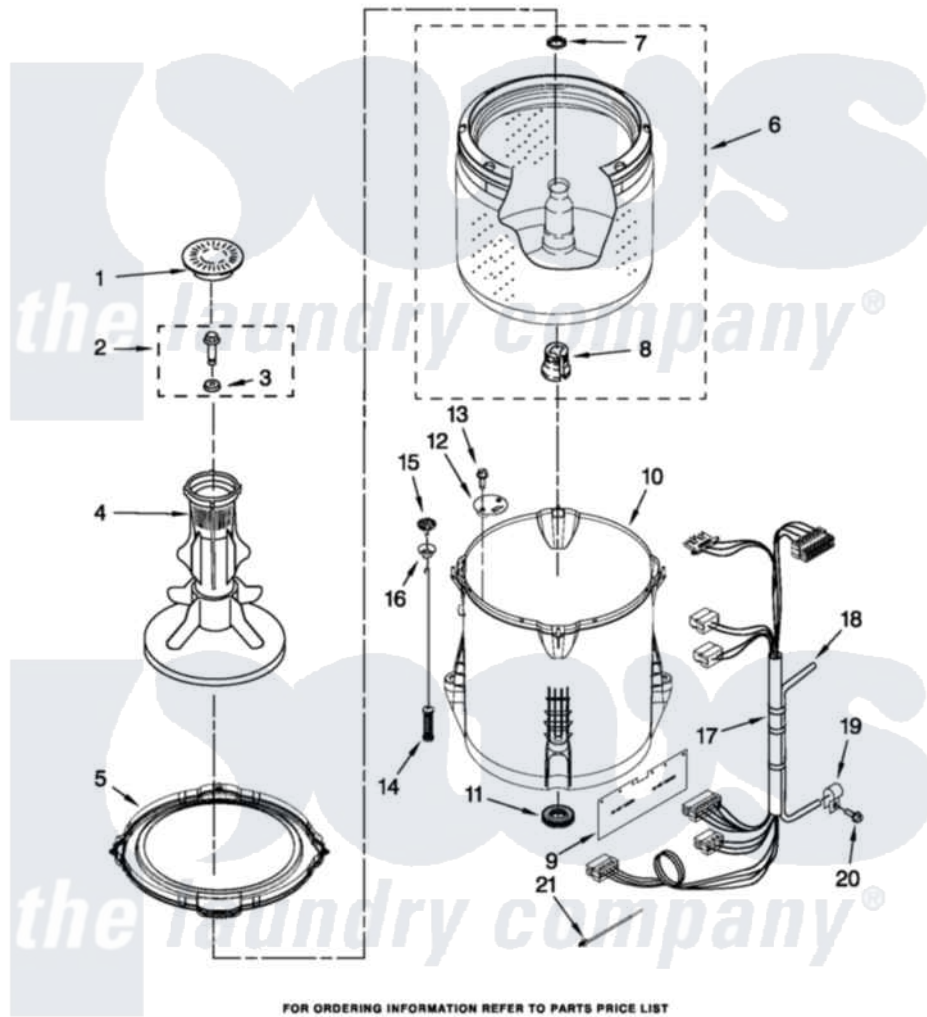

Whirlpool 7EWTW1300YM0 03 - BASKET AND TUB PARTS

BASKET AND TUB PARTS

For Model: 7EWTW1300YM0
(White)

W10440259

5

Whirlpool [Residential Whirlpool 7EWTW1300YM0 Washer Parts](#) Parts Diagram 03 - BASKET AND TUB PARTS
Click on the part number to view part

Item	Original Part Number	Replaced By	Status	Part Description
1	3352483			Cap, Agitator
2	W10003790			Screw And Washer
3	3949550			Washer
4	63377			Agitator
5	W10215108			Ring, Tub
6	W10389330	W10349185		Basket
7	21366			Nut, Spanner
8	389140			Tub Block, Basket Drive
9	W10339098			Shield, Splash
10	W10238320	W10371566		Tub-Outer
11	W10006371	W10324647		Seal-Tub
12	W10215093			Filter, Drain Pump
13	8533928			Screw, 8-18 X 3/4
14	W10257088	W10349191		Suspension
15	W10215136	W10440729		Suspension
16	W10256551	W10440729		Suspension

17	W10297444		Harness, Lower
18	W10297436	353244	Hose, Pressure Switch
19	W10005430		Clamp, Pressure Hose Retainer
20	8533943	W10109200	Screw, Baffle Mounting
21	W10298887		Cable Tie