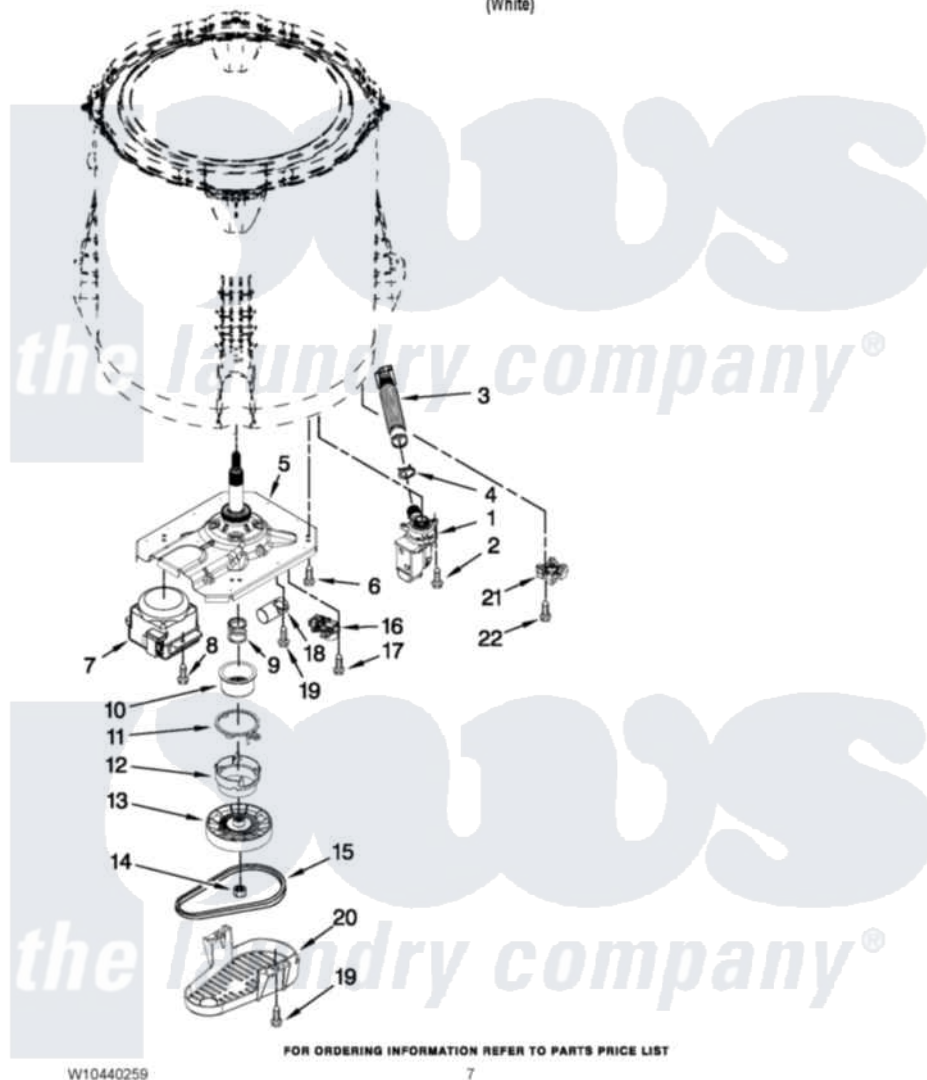

Whirlpool 7EWTW1300YM0 04 - GEARCASE, MOTOR AND PUMP PARTS

GEARCASE, MOTOR AND PUMP PARTS

For Model: 7EWTW1300YM0
(White)

Whirlpool Residential Whirlpool 7EWTW1300YM0 Washer Parts Parts Diagram 04 - GEARCASE, MOTOR AND PUMP PARTS

[Click on the part number to view part](#)

Item	Original Part Number	Replaced By	Status	Part Description
1	W10276397			Pump Assembly, Drain
2	W10004910			Screw, 12-16 X 1-1/4
3	W10215091			Hose, Inner Drain Assembly
4	8317496	285655		Clamp, Hose
5	W10006378	W10473144		Gearcase Assembly
6	W10249633			Screw, 7.2-1.6 X 30
7	W10006415			Motor, Drive
8	W10094780	W10182109		Screw-Kit
9	W10006382	W10315818		Cam
10	W10006352	W10315818		Cam
11	W10006353	W10315818		Cam
12	W10006354	W10315818		Cam
13	W10006356			Pulley
14	W10163336			Nut, Pulley
15	W10006384			Belt, Drive
16	W10006355			Actuator, Shift

17	9741052	Screw, 6-32 X 1.00
18	W10278556	Capacitor, Motor Run
19	357640	Screw And Washer
20	W10006383	Shield, Pulley Cover
21	W10238318	Counterweight
22	W10238319	Screw, 8-18 X 1.00