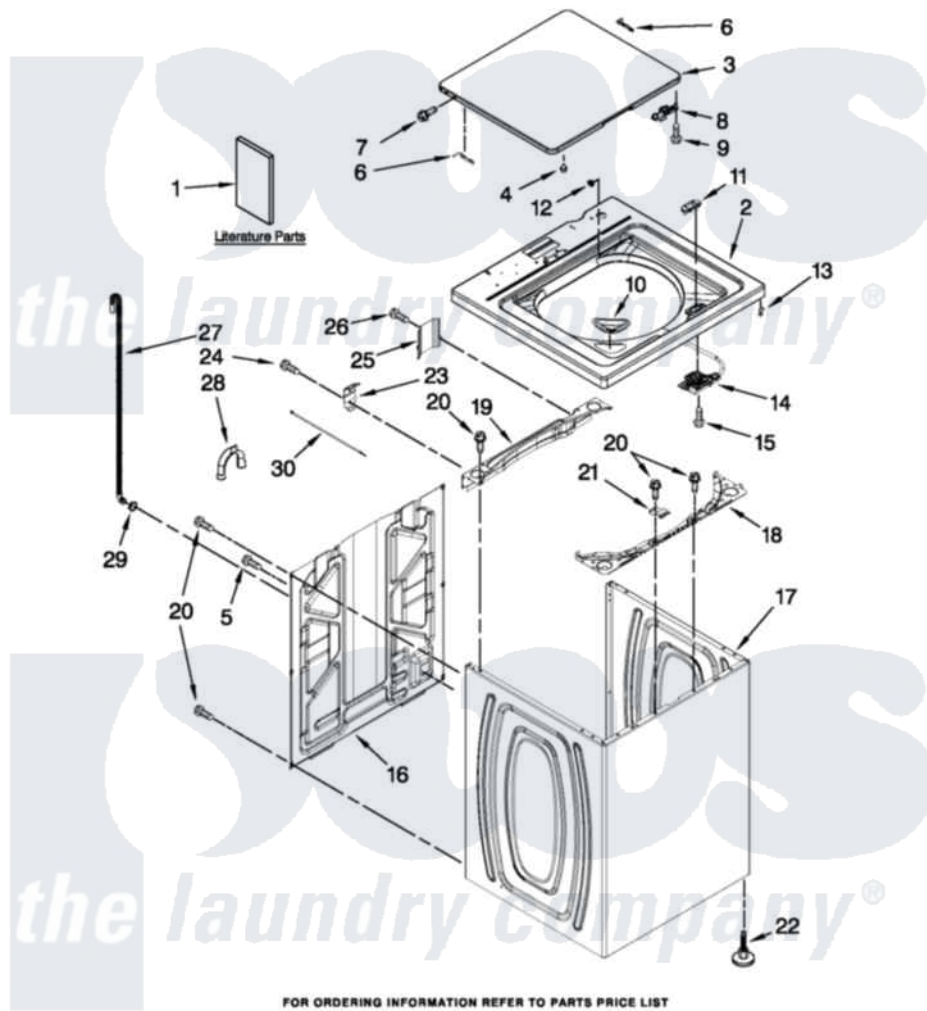

# Whirlpool 7EWTW1409YM0 01 - TOP AND CABINET PARTS

## TOP AND CABINET PARTS

For Model: 7EWTW1409YM0  
(White)

AUTOMATIC WASHER

FOR ORDERING INFORMATION REFER TO PARTS PRICE LIST

1-12 Litho in U.S.A. (dtd) (bay)

1

Part No. W10440261 Rev. A

Whirlpool [Residential Whirlpool 7EWTW1409YM0 Washer Parts](#) Parts Diagram 01 - TOP AND CABINET PARTS  
Click on the part number to view part