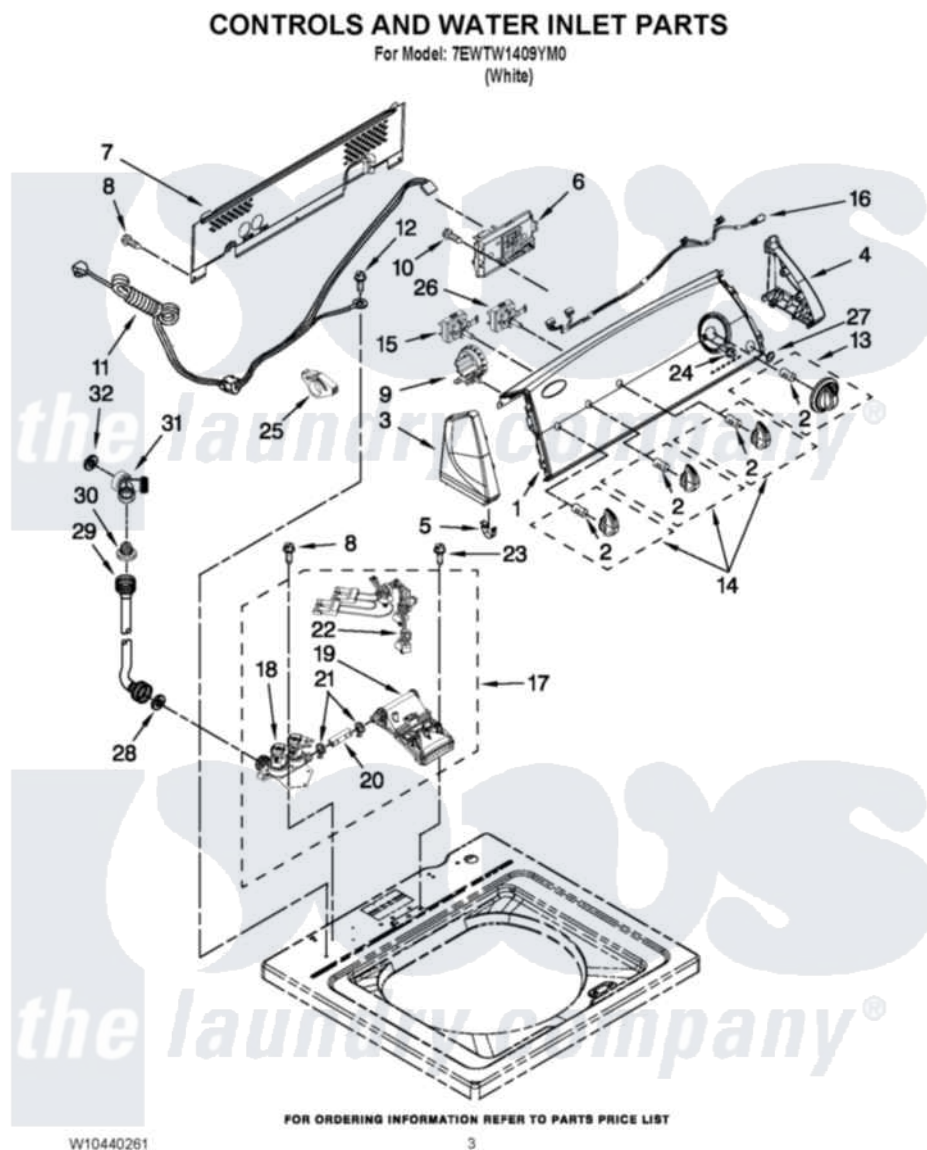

# Whirlpool 7EWTW1409YM0 02 - CONTROLS AND WATER INLET PARTS

Whirlpool [Residential Whirlpool 7EWTW1409YM0 Washer Parts](#) Parts Diagram 02 - CONTROLS AND WATER INLET PARTS

[Click on the part number to view part](#)

Item	Original Part Number	Replaced By	Status	Part Description
1	<a href="#">W10410366</a>			Panel, Console
2	<a href="#">8536939</a>			Clip, Knob
3	8566035	<a href="#">8565957</a>		Cap, End
4	8566032	<a href="#">8565954</a>		Cap, End
5	<a href="#">8312709</a>			Clip-Console
6	<a href="#">W10445355</a>			Control Unit Assembly, Machine And Motor
7	W10251310	<a href="#">W10420985</a>		Panel, Console Rear Cover
8	1157158	<a href="#">489069</a>		Xxscrew, 10-12 X 1/2
9	<a href="#">W10268910</a>			Switch, Water Level
10	<a href="#">90767</a>			Screw, 8A X 3/8 HeX Washer Head Tapping
11	<a href="#">W10276649</a>			Cord, Power
12	<a href="#">3400076</a>			Screw, Bracket Mounting
13	<a href="#">W10034750</a>			Timer Knob Assembly
14	<a href="#">W10034380</a>			Knob, Control

15	<a href="#">W10285511</a>		Switch, Rotary Encoder
16	<a href="#">W10291174</a>		Harness, Upper
17	<a href="#">W10357189</a>		Inlet Assembly, Water
18	<a href="#">W10352256</a>		Valve, Water Mixing
19	W10334611	<a href="#">W10441423</a>	Vacuum Break
20	<a href="#">W10238347</a>		Hose, Vacuum Break
21	W10117298	<a href="#">596669</a>	Clamp, Manifold
22	<a href="#">W10344775</a>		Harness, Valve
23	<a href="#">8281163</a>		Screw, Dispenser Housing Mounting
24	<a href="#">3400818</a>		Screw, Timer Mounting
25	<a href="#">W10348582</a>		Cable Tie
26	<a href="#">W10285512</a>		Switch, Rotary Encoder
27	<a href="#">W10251309</a>		Pushbutton, Start
28	W10242307	<a href="#">16123</a>	Washer Inlet-Hose Miscellaneous Parts Must be Ordered Separately.
29	W10194210	<a href="#">89503</a>	Hose-Inlet
"	W10196191	<a href="#">89503</a>	Hose-Inlet
30	353362	<a href="#">285452</a>	Hose Screen
31	<a href="#">W10269488</a>		Connector- Hose, Y
32	<a href="#">3357450</a>		Washer, Water Inlet Hose