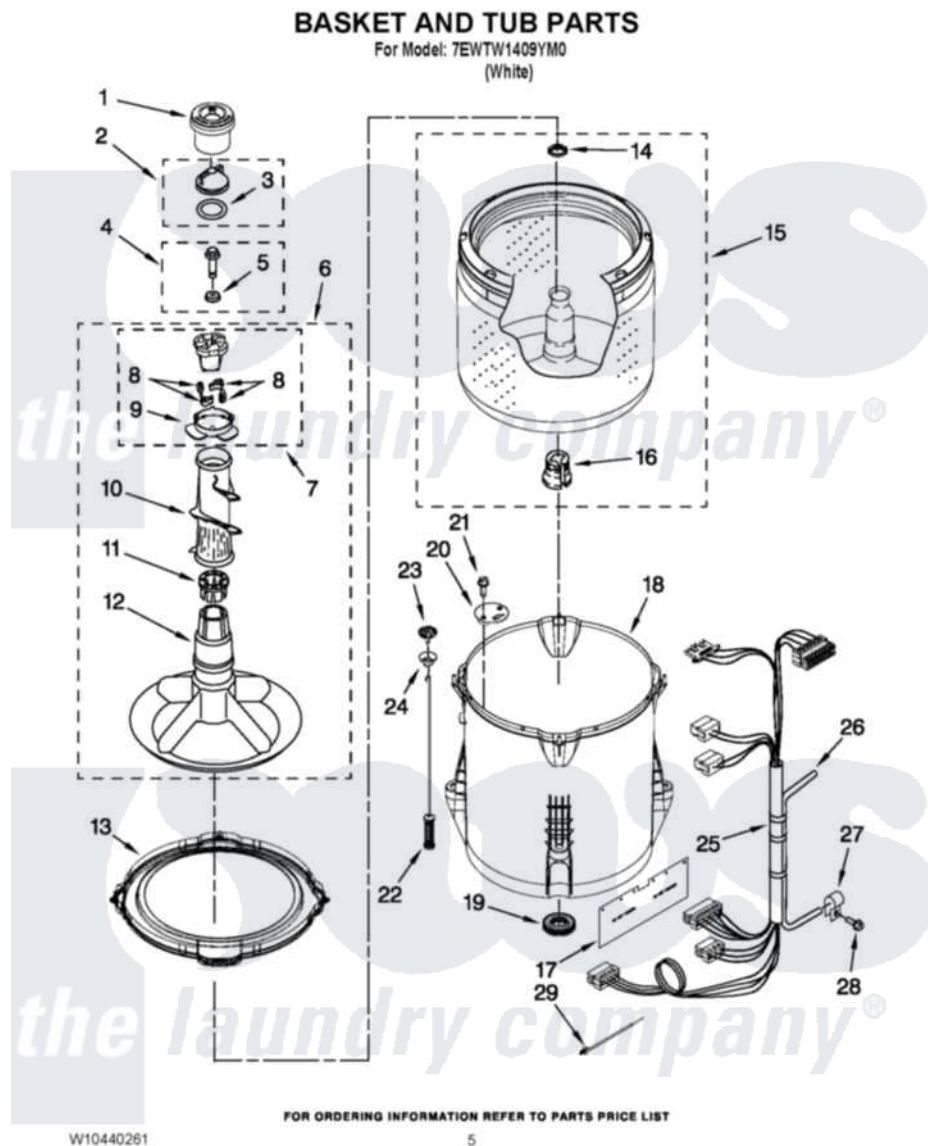

Whirlpool 7EWTW1409YM0 03 - BASKET AND TUB PARTS

Whirlpool [Residential Whirlpool 7EWTW1409YM0 Washer Parts](#) Parts Diagram 03 - BASKET AND TUB PARTS
Click on the part number to view part

Item	Original Part Number	Replaced By	Status	Part Description
1	8575076	8575076A		Dispenser
2	3354733	W10074580		Cap, Barrier
3	W10072840			Fabric Softener
4	W10003790			Screw And Washer
5	3949550			Washer
6	3951744			Agitator Assembly
7	3951682	285809		Cam-Agitator
8	3366877	80040		Dog-Agitator
9	3952374			Bearing, Driven Cam
10	3363003			Mover, Clothes
11	3951608			Spacer, Thrust
12	3951632			Agitator
13	W10215108			Ring, Tub
14	21366			Nut, Spanner
15	W10358261	W10349185		Basket
16	389140			Tub Block, Basket Drive

17	W10339098		Shield, Splash
18	W10238320	W10371566	Tub-Outer
19	W10006371	W10324647	Seal-Tub
20	W10215093		Filter, Drain Pump
21	8533928		Screw, 8-18 X 3/4
22	W10257088	W10349191	Suspension
23	W10215136	W10440729	Suspension
24	W10256551	W10440729	Suspension
25	W10297444		Harness, Lower
26	W10297436	353244	Hose, Pressure Switch
27	W10005430		Clamp, Pressure Hose Retainer
28	8533943	W10109200	Screw, Baffle Mounting
29	W10298887		Cable Tie