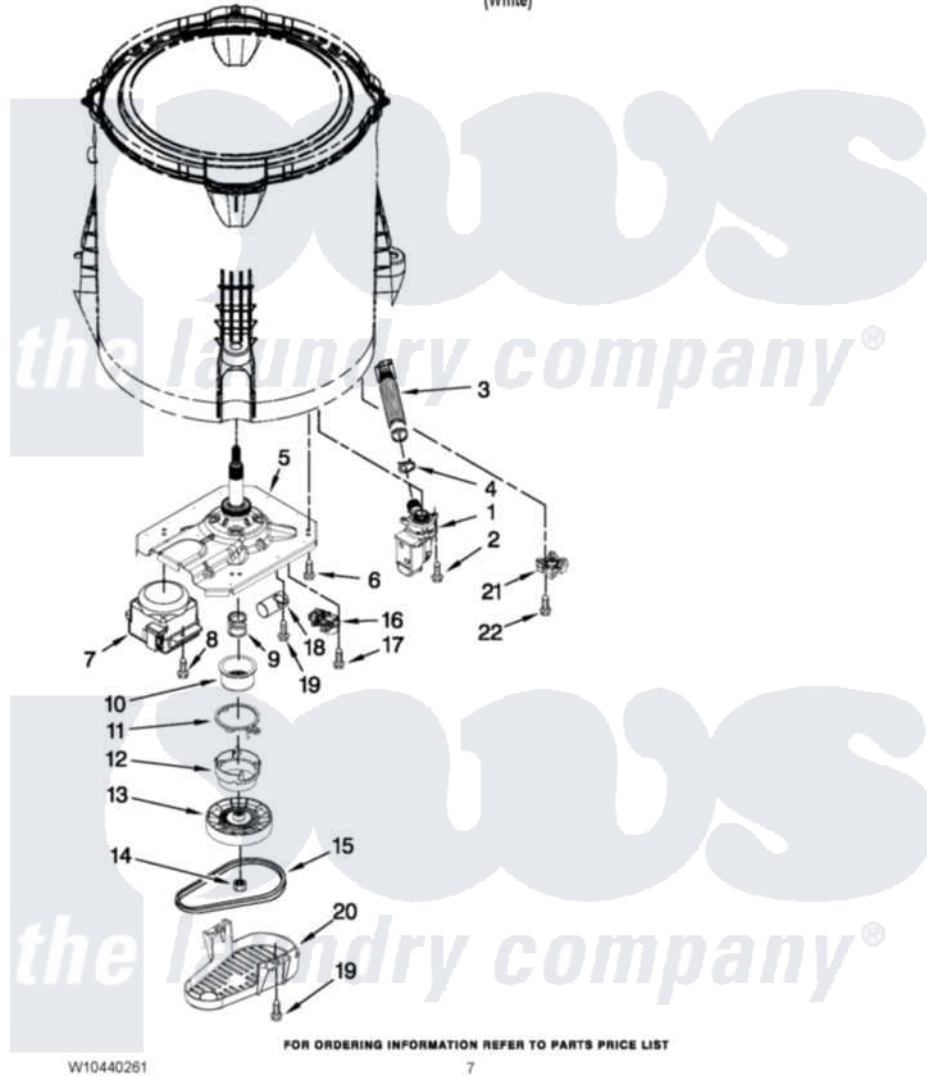

Whirlpool 7EWTW1409YM0 04 - GEARCASE, MOTOR AND PUMP PARTS

GEARCASE, MOTOR AND PUMP PARTS

For Model: 7EWTW1409YM0
(White)

Whirlpool Residential Whirlpool 7EWTW1409YM0 Washer Parts Parts Diagram 04 - GEARCASE, MOTOR AND PUMP PARTS

[Click on the part number to view part](#)

Item	Original Part Number	Replaced By	Status	Part Description
1	W10276397			Pump Assembly, Drain
2	W10004910			Screw, 12-16 X 1-1/4
3	W10215091			Hose, Inner Drain Assembly
4	8317496	285655		Clamp, Hose
5	W10006378	W10473144		Gearcase Assembly
6	W10249633			Screw, 7.2-1.6 X 30
7	W10006415			Motor, Drive
8	W10094780	W10182109		Screw-Kit
9	W10006382	W10315818		Cam
10	W10006352	W10315818		Cam
11	W10006353	W10315818		Cam
12	W10006354	W10315818		Cam
13	W10006356			Pulley
14	W10163336			Nut, Pulley
15	W10006384			Belt, Drive
16	W10006355			Actuator, Shift

17	9741052	Screw, 6-32 X 1.00
18	W10278556	Capacitor, Motor Run
19	357640	Screw And Washer
20	W10006383	Shield, Pulley Cover
21	W10238318	Counterweight
22	W10238319	Screw, 8-18 X 1.00