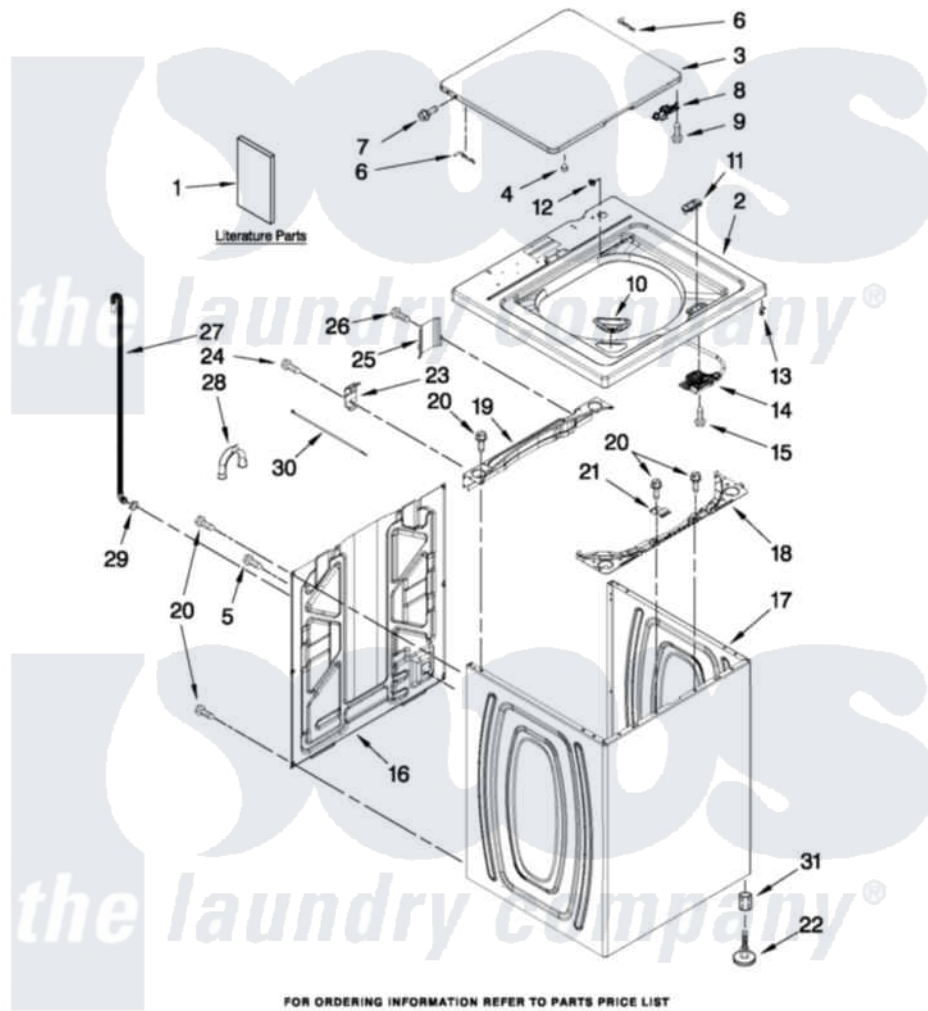

Whirlpool 7EWTW1509YM0 01 - TOP AND CABINET PARTS

TOP AND CABINET PARTS

For Model: 7EWTW1509YM0
(White)

AUTOMATIC WASHER

FOR ORDERING INFORMATION REFER TO PARTS PRICE LIST

10-11 Litho in U.S.A. (BMN)(psw)

1

Part No. W10441986 Rev. A

Whirlpool [Residential Whirlpool 7EWTW1509YM0 Washer Parts](#) Parts Diagram 01 - TOP AND CABINET PARTS
Click on the part number to view part

Item	Original Part Number	Replaced By	Status	Part Description
1	W10424588		Not Available	INSTALLATION INSTRUCTIONS
"	W10423170		Not Available	USE & CARE GUIDE
"	W10280489		Not Available	INSTALLATION (TECH SHEET)
2	W10251319			Top
3	W10027624	W10193861		Lid
4	9724509			Bumper, Lid
5	9740848			Screw, Mixing Valve Mounting
6	91770			Hinge, Lid
7	W10119872	W10119828		Screw, Lid Hinge Mounting
8	W10240513			Strike, Lid Lock
9	W10273971			Screw, 6-19 X 1/2
10	W10192089			Dispenser, Bleach
11	W10392041			Bezel, Lid Lock
12	21258			Bearing, Lid Hinge
13	90016			Clip, Pressure Switch Hose