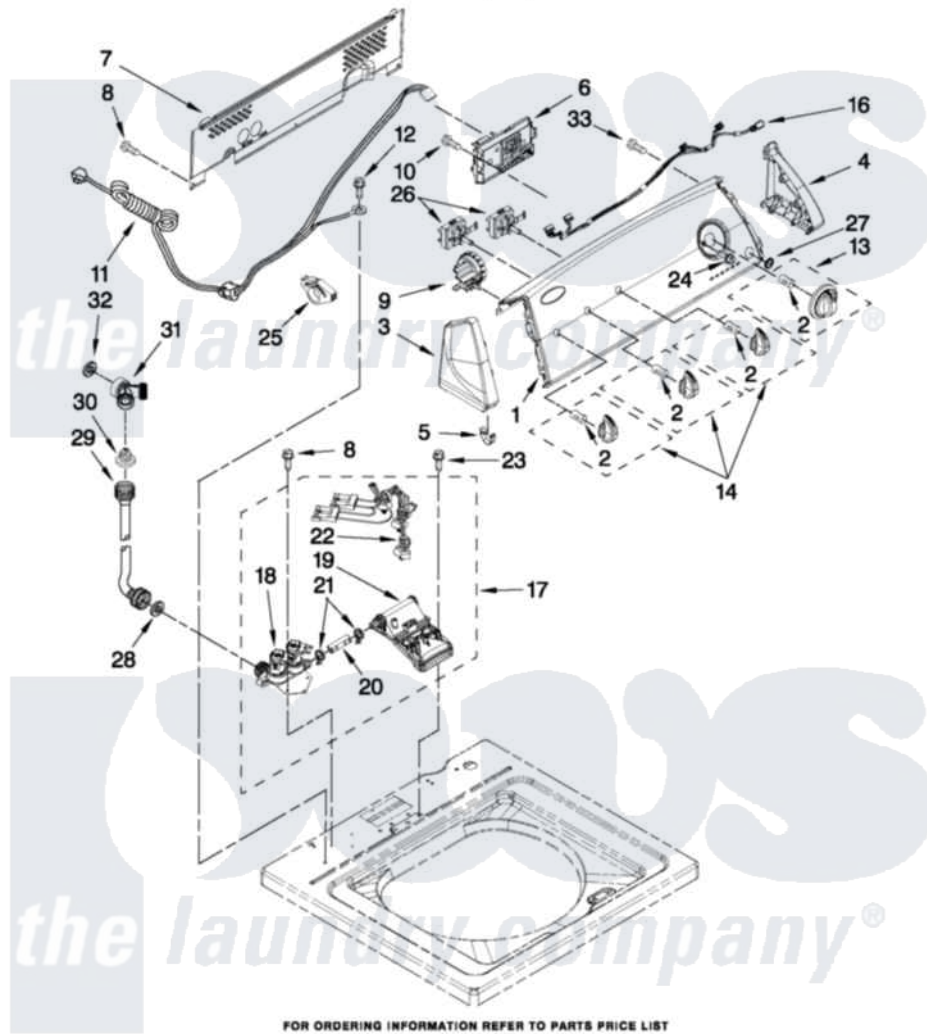

# Whirlpool 7EWTW1509YM0 02 - CONTROLS AND WATER INLET PARTS

## CONTROLS AND WATER INLET PARTS

For Model: 7EWTW1509YM0  
(White)

W10441986

FOR ORDERING INFORMATION REFER TO PARTS PRICE LIST

3

Whirlpool [Residential Whirlpool 7EWTW1509YM0 Washer Parts](#) Parts Diagram 02 - CONTROLS AND WATER INLET PARTS

[Click on the part number to view part](#)

Item	Original Part Number	Replaced By	Status	Part Description
1	<a href="#">W10410367</a>			Panel, Console
2	<a href="#">8536939</a>			Clip, Knob
3	8566035	<a href="#">8565957</a>		Cap, End
4	8566032	<a href="#">8565954</a>		Cap, End
5	<a href="#">8312709</a>			Clip-Console
6	<a href="#">W10445358</a>			Control Unit Assembly, Machine And Motor
7	<a href="#">W10420985</a>			Panel, Console Rear Cover
8	1157158	<a href="#">489069</a>		Xxscrew, 10-12 X 1/2
9	<a href="#">W10268911</a>			Hose, Pressure Switch
10	<a href="#">90767</a>			Screw, 8A X 3/8 HeX Washer Head Tapping
11	<a href="#">W10276649</a>			Cord, Power
12	<a href="#">3400076</a>			Screw, Bracket Mounting
13	<a href="#">W10034750</a>			Timer Knob Assembly
14	<a href="#">W10034380</a>			Knob, Control