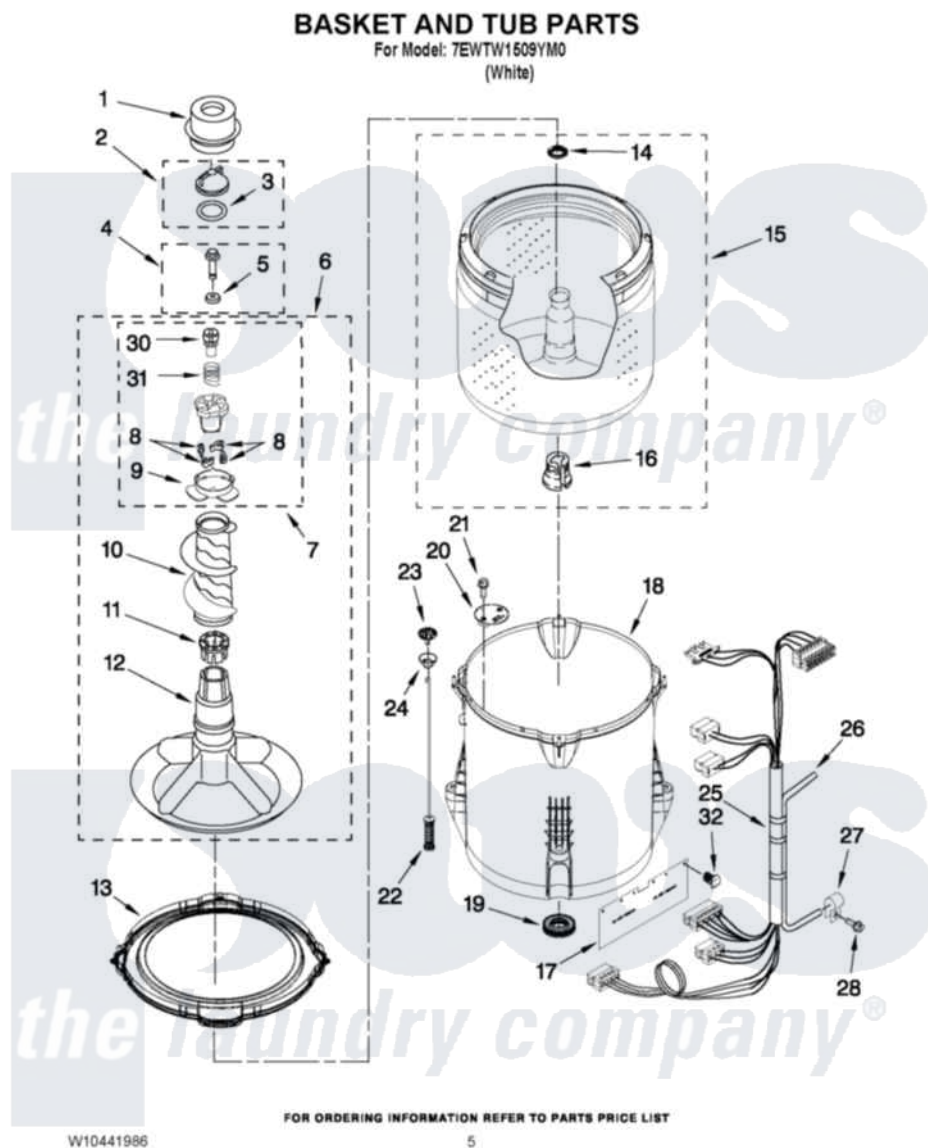

Whirlpool 7EWTW1509YM0 03 - BASKET AND TUB PARTS

Whirlpool [Residential Whirlpool 7EWTW1509YM0 Washer Parts](#) Parts Diagram 03 - BASKET AND TUB PARTS
Click on the part number to view part

Item	Original Part Number	Replaced By	Status	Part Description
1	8580006			Dispenser, Fabric Softener
2	3354733	W10074580		Cap, Barrier
3	W10072840			Fabric Softener
4	W10003790			Screw And Washer
5	3949550			Washer
6	8578210			Agitator, Complete Assembly
7	8537434			Cam, Driven
8	3366877	80040		Dog-Agitator
9	8055141			Bearing-Driven Cam
10	8054468			Auger, Agitator
11	8055228			Spacer, Thrust
12	8578209			Agitator, Complete Assembly
13	W10215108			Ring, Tub
14	21366			Nut, Spanner
15	W10358261	W10349185		Basket
16	389140			Tub Block, Basket Drive

17	W10339098		Shield, Splash
18	W10238320	W10371566	Tub-Outer
19	W10006371	W10324647	Seal-Tub
20	W10215093		Filter, Drain Pump
21	8533928		Screw, 8-18 X 3/4
22	W10257088	W10349191	Suspension
23	W10215136	W10440729	Suspension
24	W10256551	W10440729	Suspension
25	W10297444		Harness, Lower
26	W10268911		Hose, Pressure Switch
27	W10005430		Clamp, Pressure Hose Retainer
28	8533943	W10109200	Screw, Baffle Mounting
30	8533540		Retainer, Spring
31	8055140		Spring, Compression
32	W10273613		Retainer, Push In