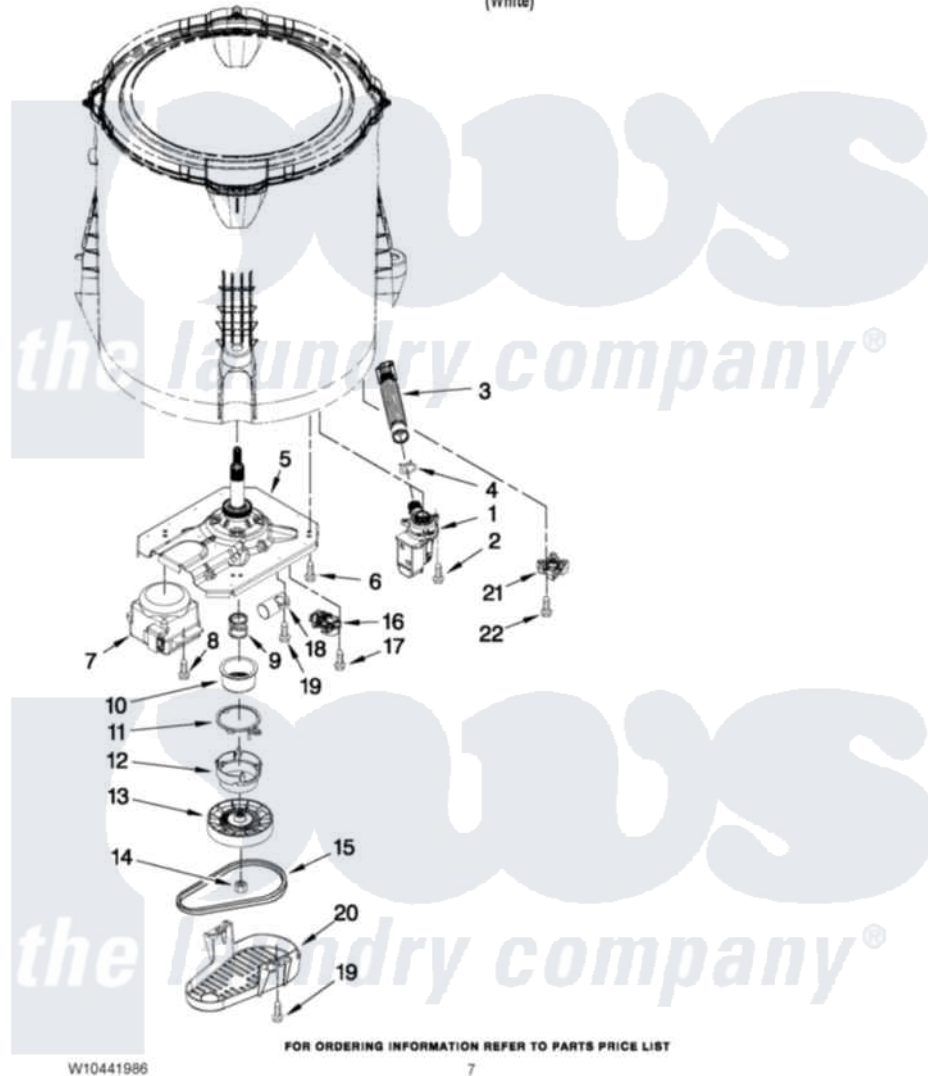

# Whirlpool 7EWTW1509YM0 04 - GEARCASE, MOTOR AND PUMP PARTS

## GEARCASE, MOTOR AND PUMP PARTS

For Model: 7EWTW1509YM0  
(White)

Whirlpool [Residential Whirlpool 7EWTW1509YM0 Washer Parts](#) Parts Diagram 04 - GEARCASE, MOTOR AND PUMP PARTS

[Click on the part number to view part](#)

Item	Original Part Number	Replaced By	Status	Part Description
1	<a href="#">W10276397</a>			Pump Assembly, Drain
2	<a href="#">W10004910</a>			Screw, 12-16 X 1-1/4
3	<a href="#">W10215091</a>			Hose, Inner Drain Assembly
4	8317496	<a href="#">285655</a>		Clamp, Hose
5	W10006378	<a href="#">W10473144</a>		Gearcase Assembly
6	<a href="#">W10249633</a>			Screw, 7.2-1.6 X 30
7	<a href="#">W10006415</a>			Motor, Drive
8	W10094780	<a href="#">W10182109</a>		Screw-Kit
9	W10006382	<a href="#">W10315818</a>		Cam
10	W10006352	<a href="#">W10315818</a>		Cam
11	W10006353	<a href="#">W10315818</a>		Cam
12	W10006354	<a href="#">W10315818</a>		Cam
13	<a href="#">W10006356</a>			Pulley
14	<a href="#">W10163336</a>			Nut, Pulley
15	<a href="#">W10006384</a>			Belt, Drive
16	<a href="#">W10006355</a>			Actuator, Shift

17	<a href="#">9741052</a>	Screw, 6-32 X 1.00
18	<a href="#">W10278556</a>	Capacitor, Motor Run
19	<a href="#">357640</a>	Screw And Washer
20	<a href="#">W10006383</a>	Shield, Pulley Cover
21	<a href="#">W10238318</a>	Counterweight
22	<a href="#">W10238319</a>	Screw, 8-18 X 1.00