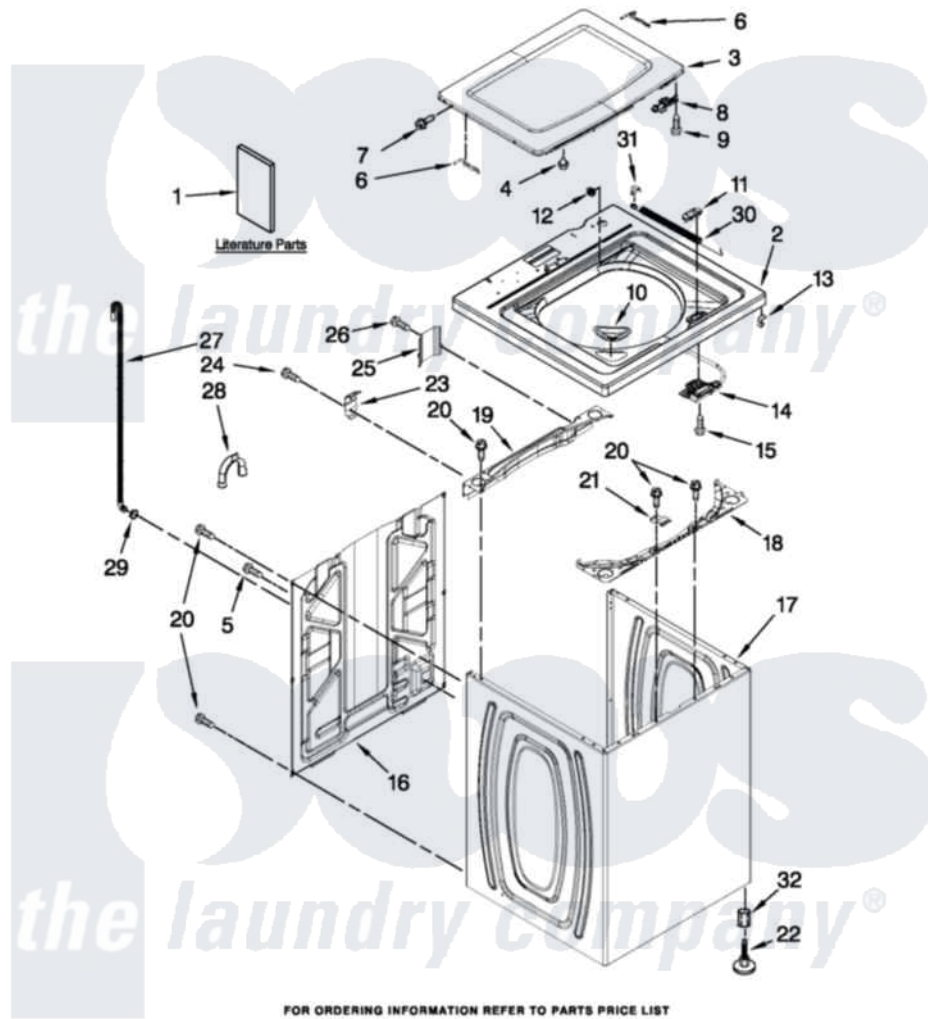

Whirlpool 7EWTW1515YW0 01 - TOP AND CABINET PARTS

TOP AND CABINET PARTS

For Model: 7EWTW1515YW0
(White)

AUTOMATIC WASHER

FOR ORDERING INFORMATION REFER TO PARTS PRICE LIST

1-12 Litho in U.S.A. (JLP)(bay)

1

Part No. W10444026 Rev. A

Whirlpool [Residential Whirlpool 7EWTW1515YW0 Washer Parts](#) Parts Diagram 01 - TOP AND CABINET PARTS
Click on the part number to view part

Item	Original Part Number	Replaced By	Status	Part Description
1	W10424588		Not Available	INSTALLATION INSTRUCTIONS
"	W10423170		Not Available	USE & CARE GUIDE
"	W10280489		Not Available	INSTALLATION (TECH SHEET)
2	W10354405			Top
3	W10354410			Lid
4	9724509			Bumper, Lid
5	9740848			Screw, Mixing Valve Mounting
6	91770			Hinge, Lid
"	W10202542			Hinge, Lid
7	W10119872	W10119828		Screw, Lid Hinge Mounting
8	W10240513			Strike, Lid Lock
9	W10273971			Screw, 6-19 X 1/2
10	W10192089			Dispenser, Bleach
11	W10392041			Bezel, Lid Lock
12	8319539			Bearing, Lid Hinge