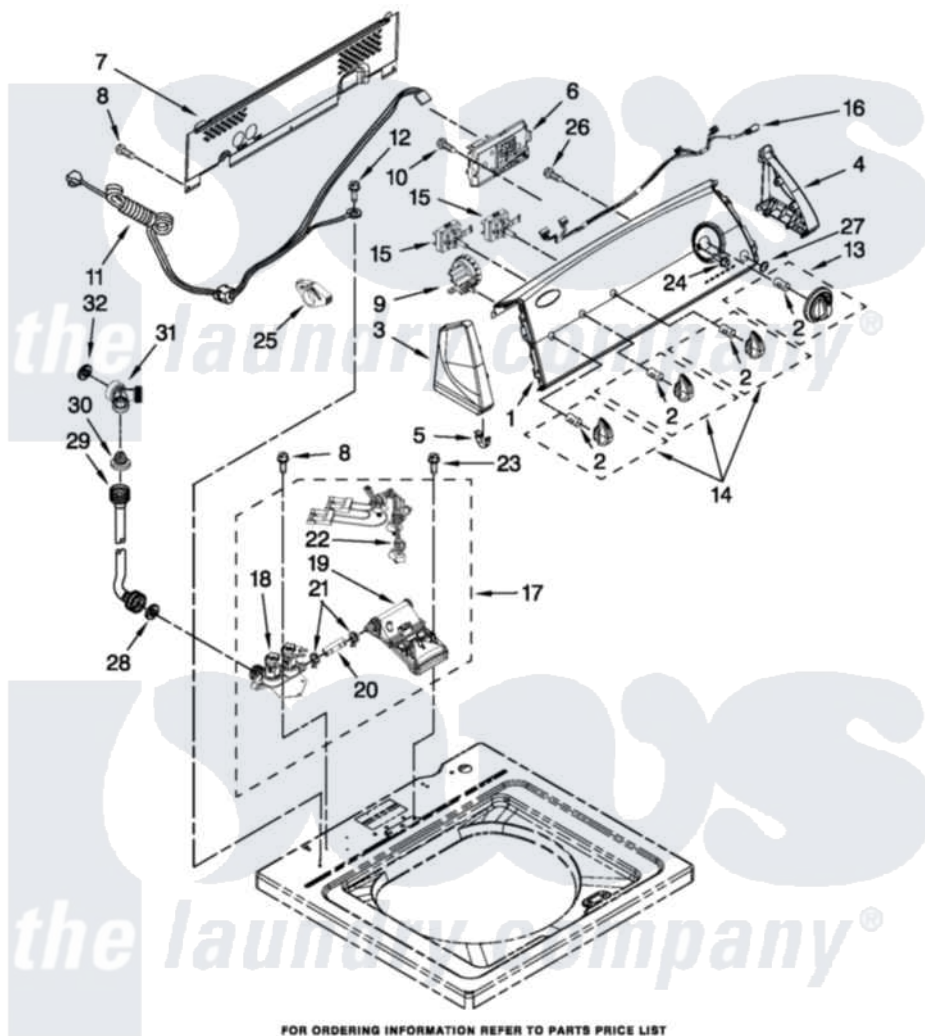

Whirlpool 7EWTW1515YW0 02 - CONTROLS AND WATER INLET PARTS

CONTROLS AND WATER INLET PARTS

For Model: 7EWTW1515YW0
(White)

W10444026

3

FOR ORDERING INFORMATION REFER TO PARTS PRICE LIST

Whirlpool [Residential Whirlpool 7EWTW1515YW0 Washer Parts](#) Parts Diagram 02 - CONTROLS AND WATER INLET PARTS

[Click on the part number to view part](#)

Item	Original Part Number	Replaced By	Status	Part Description
1	W10410368			Panel, Console
2	8536939			Clip, Knob
3	8566035	8565957		Cap, End
4	8566032	8565954		Cap, End
5	8312709			Clip-Console
6	W10445365			Control Unit Assembly, Machine And Motor
7	W10420985			Panel, Console Rear Cover
8	1157158	489069		Xxscrew, 10-12 X 1/2
9	W10268911			Hose, Pressure Switch
10	90767			Screw, 8A X 3/8 HeX Washer Head Tapping
11	W10276649			Cord, Power
12	3400076			Screw, Bracket Mounting
13	W10034750			Timer Knob Assembly
14	W10034380			Knob, Control

15	W10285512		Switch, Rotary Encoder
16	W10291174		Harness, Upper
17	W10357189		Inlet Assembly, Water
18	W10352256		Valve, Water Mixing
19	W10334611	W10441423	Vacuum Break
20	W10238347		Hose, Vacuum Break
21	W10117298	596669	Clamp, Manifold
22	W10344775		Harness, Valve
23	8281163		Screw, Dispenser Housing Mounting
24	3400818		Screw, Timer Mounting
25	W10348582		Cable Tie
26	3400073		Screw, Ground
27	W10251309		Pushbutton, Start
28	W10242307	16123	Washer Inlet-Hose Miscellaneous Parts Must be Ordered Separately.
29	W10194210	89503	Hose-Inlet
"	W10196191	89503	Hose-Inlet
30	353362	285452	Hose Screen
31	W10269488		Connector- Hose, Y
32	3357450		Washer, Water Inlet Hose