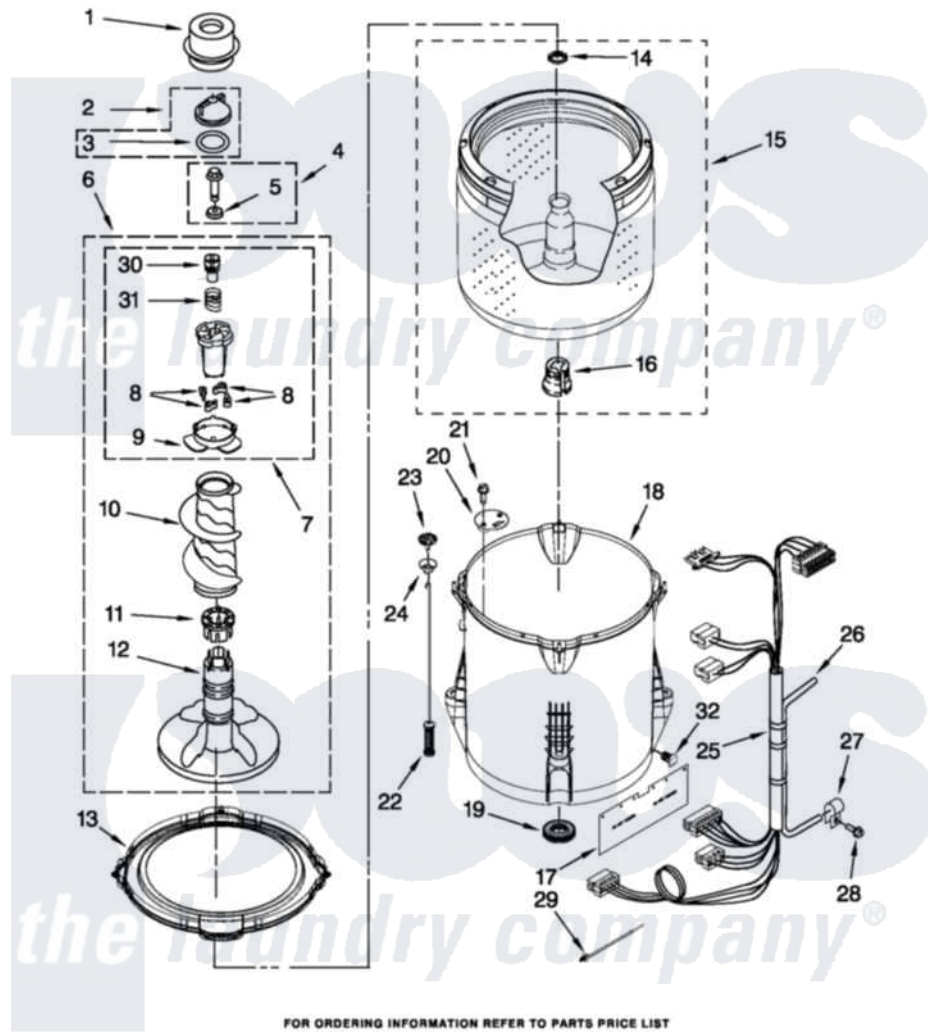

Whirlpool 7EWTW1515YW0 03 - BASKET AND TUB PARTS

BASKET AND TUB PARTS

For Model: 7EWTW1515YW0
(White)

W10444026

FOR ORDERING INFORMATION REFER TO PARTS PRICE LIST

5

Whirlpool [Residential Whirlpool 7EWTW1515YW0 Washer Parts](#) Parts Diagram 03 - BASKET AND TUB PARTS
Click on the part number to view part

| Item | Original Part Number | Replaced By | Status | Part Description |
|------|---------------------------|---------------------------|--------|-----------------------------|
| 1 | 8580006 | | | Dispenser, Fabric Softener |
| 2 | 3354733 | W10074580 | | Cap, Barrier |
| 3 | W10072840 | | | Fabric Softener |
| 4 | W10003790 | | | Screw And Washer |
| 5 | 3949550 | | | Washer |
| 6 | 8578210 | | | Agitator, Complete Assembly |
| 7 | 8537434 | | | Cam, Driven |
| 8 | 3366877 | 80040 | | Dog-Agitator |
| 9 | 8055141 | | | Bearing-Driven Cam |
| 10 | 8054468 | | | Auger, Agitator |
| 11 | 8055228 | | | Spacer, Thrust |
| 12 | 8578209 | | | Agitator, Complete Assembly |
| 13 | W10215108 | | | Ring, Tub |
| 14 | 21366 | | | Nut, Spanner |
| 15 | W10358261 | W10349185 | | Basket |
| 16 | 389140 | | | Tub Block, Basket Drive |

| | | | |
|----|---------------------------|---------------------------|-------------------------------|
| 17 | W10339098 | | Shield, Splash |
| 18 | W10238320 | W10371566 | Tub-Outer |
| 19 | W10006371 | W10324647 | Seal-Tub |
| 20 | W10215093 | | Filter, Drain Pump |
| 21 | 8533928 | | Screw, 8-18 X 3/4 |
| 22 | W10257088 | W10349191 | Suspension |
| 23 | W10215136 | W10440729 | Suspension |
| 24 | W10256551 | W10440729 | Suspension |
| 25 | W10297444 | | Harness, Lower |
| 26 | W10297436 | 353244 | Hose, Pressure Switch |
| 27 | W10005430 | | Clamp, Pressure Hose Retainer |
| 28 | 8533943 | W10109200 | Screw, Baffle Mounting |
| 29 | W10298887 | | Cable Tie |
| 30 | 8533540 | | Retainer, Spring |
| 31 | 8055140 | | Spring, Compression |
| 32 | W10273613 | | Retalner, Push In |