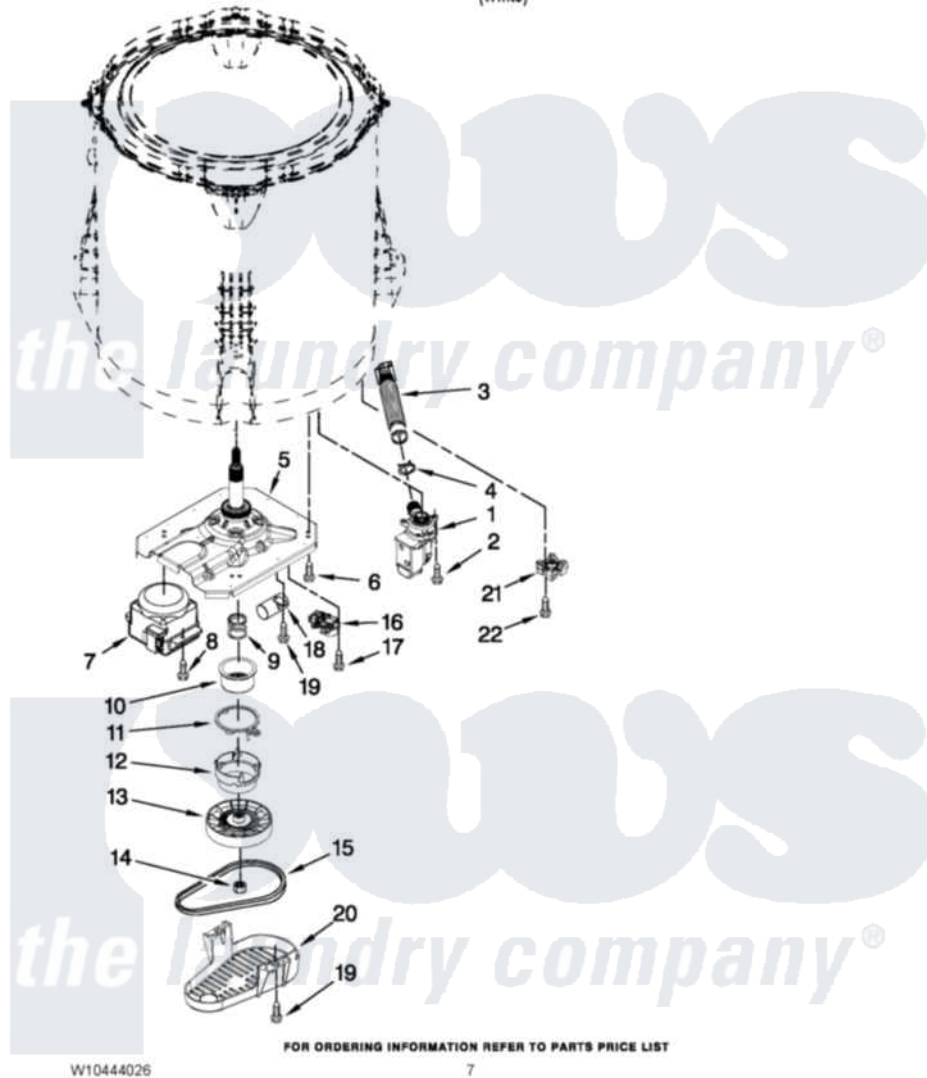

Whirlpool 7EWTW1515YW0 04 - GEARCASE, MOTOR AND PUMP PARTS

GEARCASE, MOTOR AND PUMP PARTS

For Model: 7EWTW1515YW0
(White)

Whirlpool [Residential Whirlpool 7EWTW1515YW0 Washer Parts](#) Parts Diagram 04 - GEARCASE, MOTOR AND PUMP PARTS

[Click on the part number to view part](#)

Item	Original Part Number	Replaced By	Status	Part Description
1	W10276397			Pump Assembly, Drain
2	W10004910			Screw, 12-16 X 1-1/4
3	W10215091			Hose, Inner Drain Assembly
4	8317496	285655		Clamp, Hose
5	W10006378	W10473144		Gearcase Assembly
6	W10249633			Screw, 7.2-1.6 X 30
7	W10006415			Motor, Drive
8	W10094780	W10182109		Screw-Kit
9	W10006382	W10315818		Cam
10	W10006352	W10315818		Cam
11	W10006353	W10315818		Cam
12	W10006354	W10315818		Cam
13	W10006356			Pulley
14	W10163336			Nut, Pulley
15	W10006384			Belt, Drive
16	W10006355			Actuator, Shift

17	9741052	Screw, 6-32 X 1.00
18	W10278556	Capacitor, Motor Run
19	357640	Screw And Washer
20	W10006383	Shield, Pulley Cover
21	W10238318	Counterweight
22	W10238319	Screw, 8-18 X 1.00