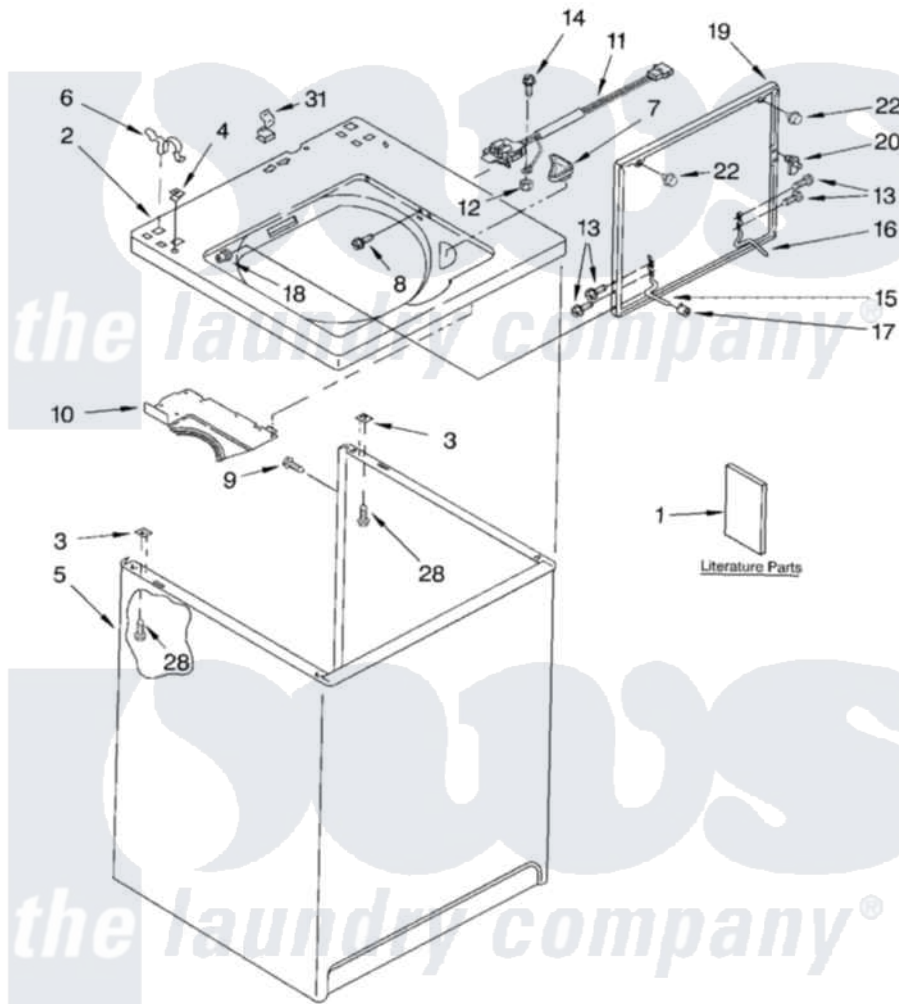

Whirlpool 7MBP11973MQ0 01 - TOP AND CABINET PARTS

blue point®

TOP AND CABINET PARTS

FOR MODEL: 7MBP11973MQ0
(Designer White)

AUTOMATIC
WASHER

9-03 Litho in U.S.A. (drd)

1

Part No. 8180121

Whirlpool Residential Whirlpool 7MBP11973MQ0 Washer Parts Parts Diagram 01 - TOP AND CABINET PARTS
Click on the part number to view part

Item	Original Part Number	Replaced By	Status	Part Description
1	LIT3954763		Not Available	Literature Parts (Installation Instructions)
"	LIT8539740		Not Available	Literature Parts (Use & Care Guide (Mexico))
"	LIT3955498		Not Available	Literature Parts (Wiring Diagram)
"	LIT8539776		Not Available	Literature Parts (Energy Guide (Mexico))
"	N/A		Not Available	Following May Be Purchased
"	N/A		Not Available	DO-IT-YOURSELF REPAIR MANUALS
"	LIT4313896	4313896		Do-It-Yourself Repair Manuals
2	8271378			Top
3	62750			Spacer, Cabinet To Top (4)
4	357213			Nut, Push-In
5	63424			Cabinet
6	62780			Clip, Top And Cabinet And Rear Panel
7	3362952			Dispenser, Bleach

8	3356311		Screw And Washer, Lid Switch Shield
9	3357011	308685	Side Trim)
10	3950994		Shield, Lid Switch
11	3950298		Switch, Lid
12	3400901	680762	Nut
13	3351355	W10119828	Screw, Lid Hinge Mounting
14	3351614		Screw, Gearcase Cover Mounting
15	54584		Hinge, Lid
16	91770		Hinge, Lid
17	19119		Bumper, Lid Hinge
18	21258		Bearing, Lid Hinge
19	8541721	285947	Lid
20	357913	358684	Strike, Lid Switch
22	9724509		Bumper, Lid
28	3390631		Screw, 10-16 X 3/8
31	90016		Clip, Pressure Switch Hose