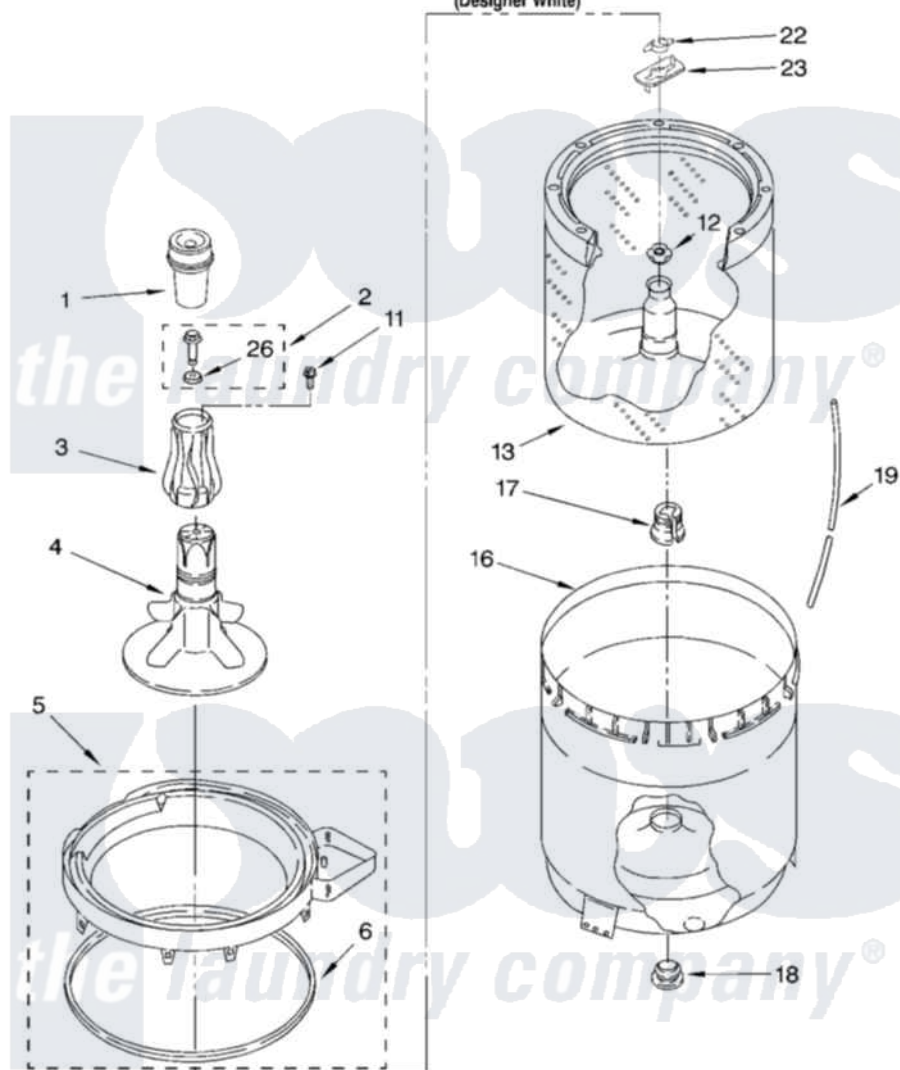

Whirlpool 7MBP11973MQ0 03 - AGITATOR, BASKET AND TUB PARTS

AGITATOR, BASKET AND TUB PARTS

FOR MODEL: 7MBP11973MQ0
(Designer White)

8180121

5

Whirlpool Residential Whirlpool 7MBP11973MQ0 Washer Parts Parts Diagram 03 - AGITATOR, BASKET AND TUB PARTS

[Click on the part number to view part](#)

Item	Original Part Number	Replaced By	Status	Part Description
1	63580			Dispenser, Fabric Softener
2	358237			Screw And Washer
3	64210			Extension, Agitator
4	64214			Agitator
5	8528150	W10445870		Ring-Tub
6	3976308			Gasket, Tub Ring
11	63027	W10109200		Screw, Baffle Mounting
12	21366			Nut, Spanner
13	3951989	W10389329		Clothes Container, Assembly
16	63849			Strain Relief, Power Cord
17	389140			Tub Block, Basket Drive
18	383727			Gasket, Centerpod
19	3347780	353244		Hose, Pressure Switch
22	3354845			Clip, Agitator
23	3355921	8543666		Washer, Agitator
26	3949550			Washer