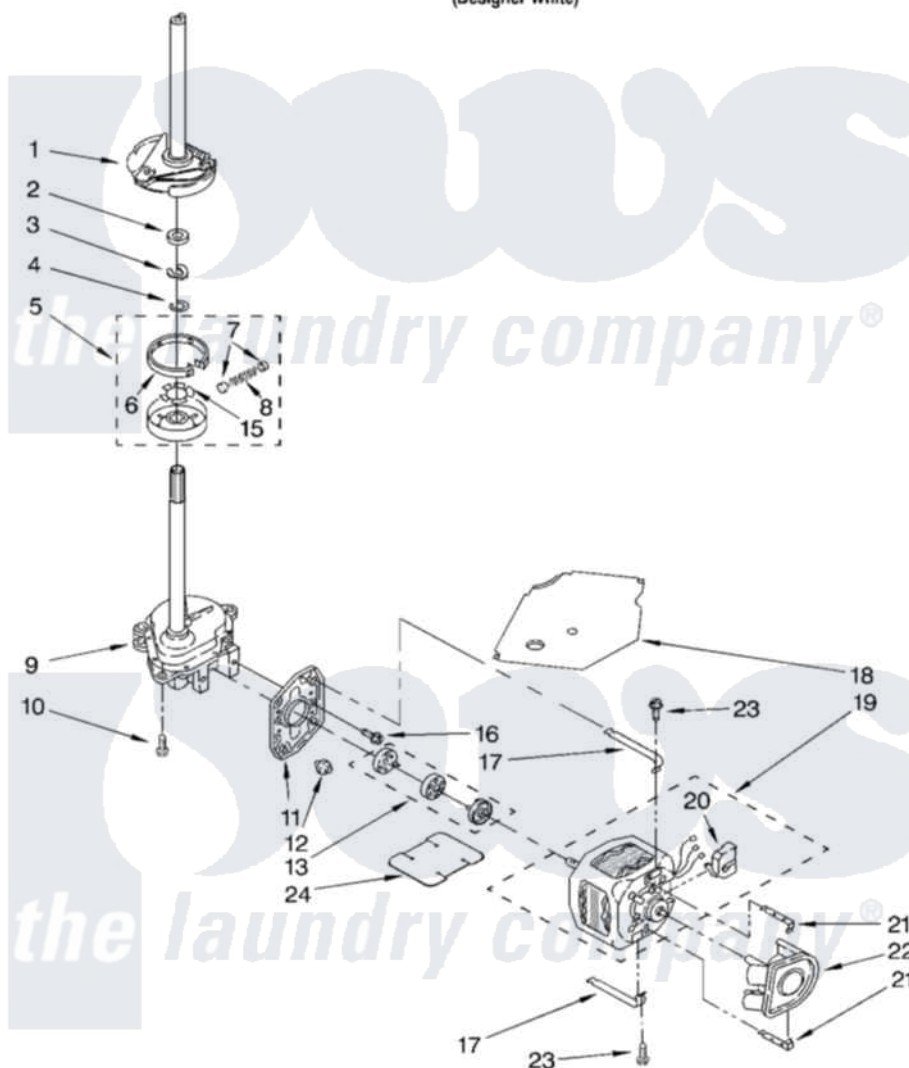

Whirlpool 7MBP11973MQ0 04 - BRAKE, CLUTCH, GEARCASE, MOTOR AND PUMP PARTS

BRAKE, CLUTCH, GEARCASE, MOTOR AND PUMP PARTS FOR MODEL: 7MBP11973MQ0 (Designer White)

8190121

7

Whirlpool [Residential Whirlpool 7MBP11973MQ0 Washer Parts](#) Parts Diagram 04 - BRAKE, CLUTCH, GEARCASE, MOTOR AND PUMP PARTS
Click on the part number to view part

Item	Original Part Number	Replaced By	Status	Part Description
1	388952	285792		Basketdrive
2	63292			Washer, Spin Tube Thrust
3	62697	W10080230		Ring, Spin Tube Support
4	63283	285353		Ring
5	3951311	285785		Clutch
6	3951308	285790		Lining
7	62646			Cap, Clutch Spring
8	3946792			Spring And Damper Assembly
9	8532118	3360629		Gearcase
10	3357334	3400516		Screw Anti-Rattle
11	62611			Plate, Motor Mount To Gearcase
12	62691			Grommet, Motor
13	285753	285753A		Coupling
15	3355454			Clip, Main Drive

16	3400516		Screw Anti-Rattle
17	3349637	W10086010	Retainer, Motor
18	3362089		Shield, Tub To Motor
19	8528157	661600	Motor, Main Drive
20	3952056		Switch, Main Drive Motor
21	62700	8546127	Retainer, Pump
22	3363394		Pump
23	3387485	273556	Screw, 10-16 X 5/8
24	8316060		Shield, Tub To Motor