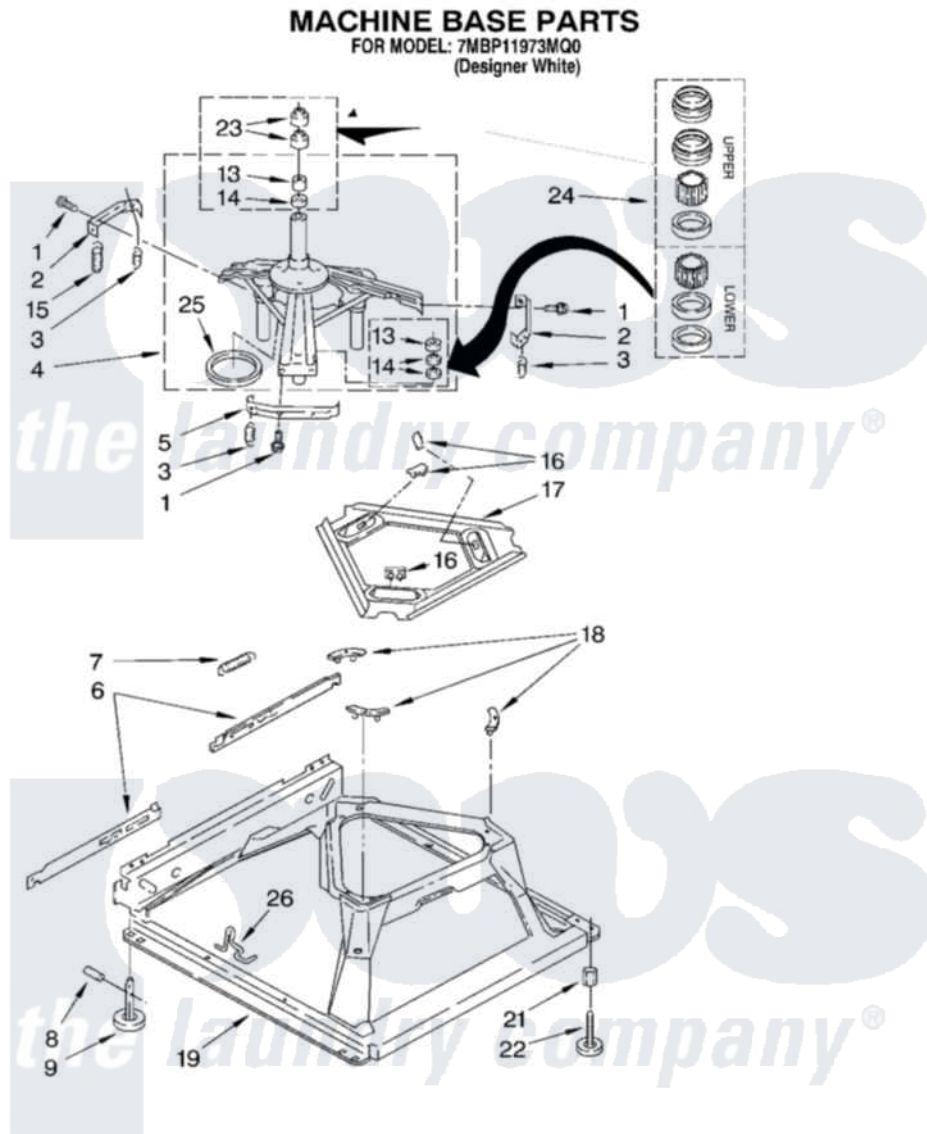

Whirlpool 7MBP11973MQ0 05 - MACHINE BASE PARTS

8

8180121

Whirlpool [Residential Whirlpool 7MBP11973MQ0 Washer Parts](#) Parts Diagram 05 - MACHINE BASE PARTS
Click on the part number to view part

Item	Original Part Number	Replaced By	Status	Part Description
1	3400076			Screw, Bracket Mounting
2	64067			Bracket, Spring Outer
3	63907			Spring, Suspension
4	3362087	280184		Support
5	64065			Bracket, Spring Outer
6	63466			Link, Leveling Mechanism
7	62597	8316845		Spring
8	62837			Pin, Knurled
9	62596	285244		Feet-Leveling
13	3347047	8546455		Bearing, Centerpost
14	357409	359449		Seal, Agitator Shaft
15	388492	W10250667		Spring, Counterweight
16	62568	285219		Pad
17	3946509			Plate, Suspension
18	3363660	285744		Pad
19	3946512	285771		Base

21	3359452		Nut, Lock
22	389102	W10001130	Foot, Leveling
23	356934	8577376	Seal, Centerpost
24	285203		Centerpost Bearing Kit
25	63134		Ring, Sound Deadening
26	63806	W10145155	Retainer, Suspension Spring