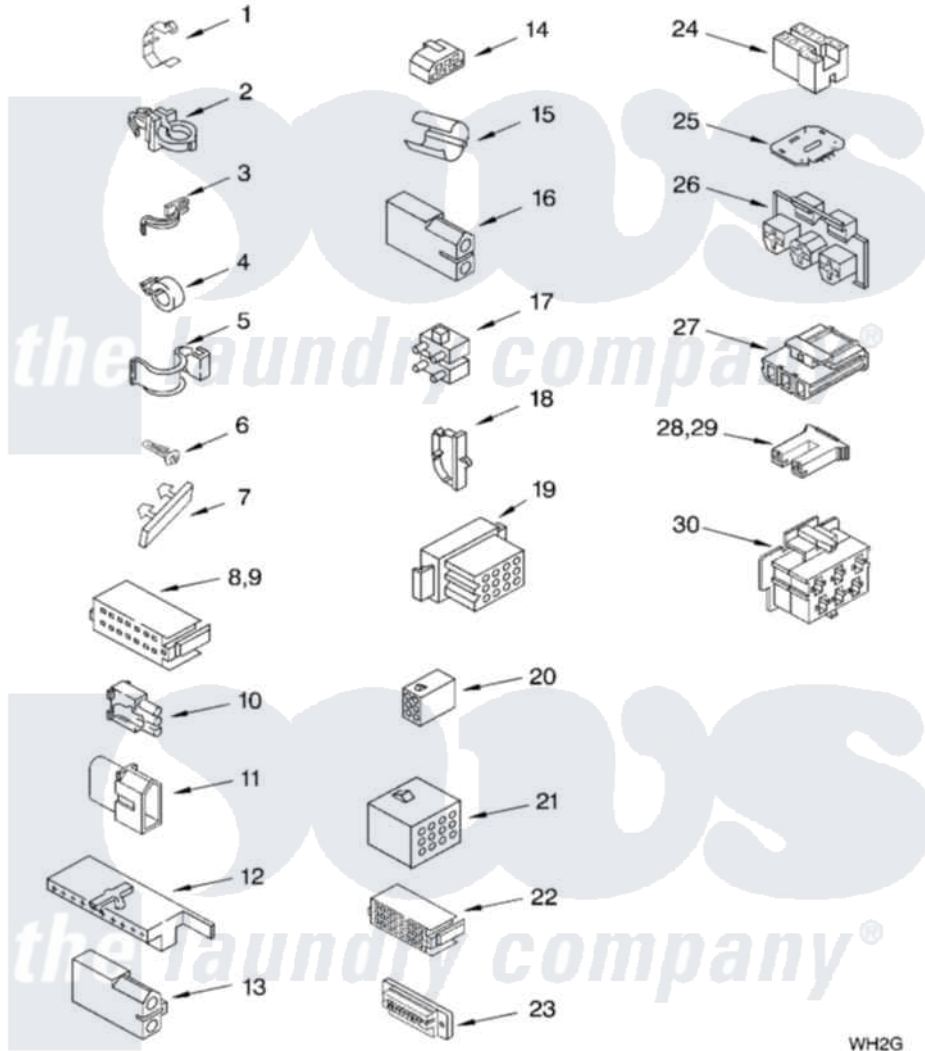

Whirlpool 7MBP11973MQ0 06 - WIRING HARNESS PARTS

WIRING HARNESS PARTS

FOR MODEL: 7MBP11973MQ0
(Designer White)

WH2G

8180121

9

Whirlpool [Residential Whirlpool 7MBP11973MQ0 Washer Parts](#) Parts Diagram 06 - WIRING HARNESS PARTS
Click on the part number to view part

Item	Original Part Number	Replaced By	Status	Part Description
1	3349557			Retainer, Harness
2	388498		Not Available	Clip, Harness
3	3347812	8528351		Clip
4	3352501	8559320		Restraint, Hose
5	90016			Clip, Pressure Switch Hose
6	3390496	8281256		Clip, Harness
7	389379			Retainer, Side To Feature Panel
8	352090			Timer, Block Disconnect
9	352089			Timer, Block Disconnect
10	62889			Receptacle, Terminal
11	353424			Plug, Terminal
12	62505			Block, Disconnect
13	3348075			Block, Disconnect (Motor 3 Speed) (Use Term. 94613 Or 94614)
14	3347243			Block, Disconnect

15	63523		Harness, Protector
16	717252		Receptacle, Terminal
17	387566		Plug, Terminal (4-Way) (Power Cord) (Use M3 Screws)
18	3352944		Clip, Harness
19	3390423	Not Available	Block, Disconnect (12-Way) (Timer) (Use Term. 94613)
20	3347730	Not Available	Receptacle, (6-Way) (Use Term. 94613)
21	388818		Plug, Terminal (12-Way) (Use Term. 94613 Or 94614)
22	3369366	Not Available	Timer, Block Disconnect (Black) (Amp) (Use Term. 3369365)
23	3349494		Connector, Etc
24	60687		Connector, Relay (Use Term. 308569)
25	3407125	3955728	Control, Etc
26	3948617	2172937	Connector
27	3360056		Connector
28	3354925		Block, Connector
29	3354926		Block, Connector
30	3948615	Not Available	Connector (T.P.A.) (6-Circuit) (Temp. Switch) (Use Term. 3948619 OR 3948620.)