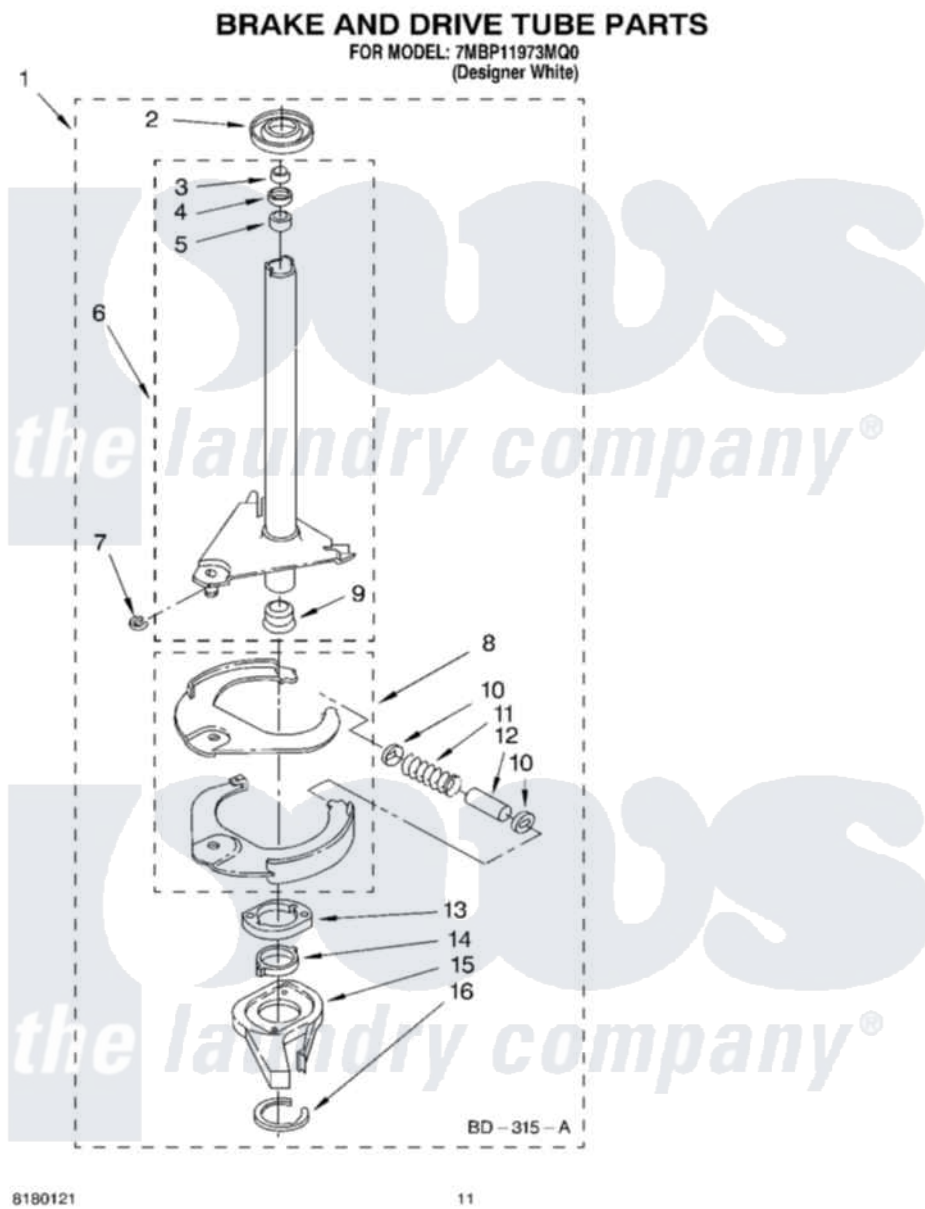

Whirlpool 7MBP11973MQ0 07 - BRAKE AND DRIVE TUBE PARTS

8180121

11

Whirlpool [Residential Whirlpool 7MBP11973MQ0 Washer Parts](#) Parts Diagram 07 - BRAKE AND DRIVE TUBE PARTS
Click on the part number to view part

Item	Original Part Number	Replaced By	Status	Part Description
1	388952	285792		Basketdrive
2	62658			Ring, Thrust
3	91939			Seal, Shaft
4	356427			Seal, Spin Pinion
5	356937			Spacer, Drive Tube
6	64027	64208		Tube-Spin
7	64035	W10083190		Ring, Retaining
8	64232	285438		Shoe-Brake
9	62703	8546462		"T" Bearing, Spin Tube
10	62648	285658		Sleeve
11	387806		Not Available	Spring, Brake
12	62909	285658		Sleeve
13	63023	8546461		Cam, Brake Release
14	63022			Sleeve, Cam
15	64194	285790		Lining
16	90368	W10083200		Ring, Retaining

" N/A

Not Available

FOLLOWING PARTS NOT
ILLUSTRATED

" [285208](#)

Lubricant