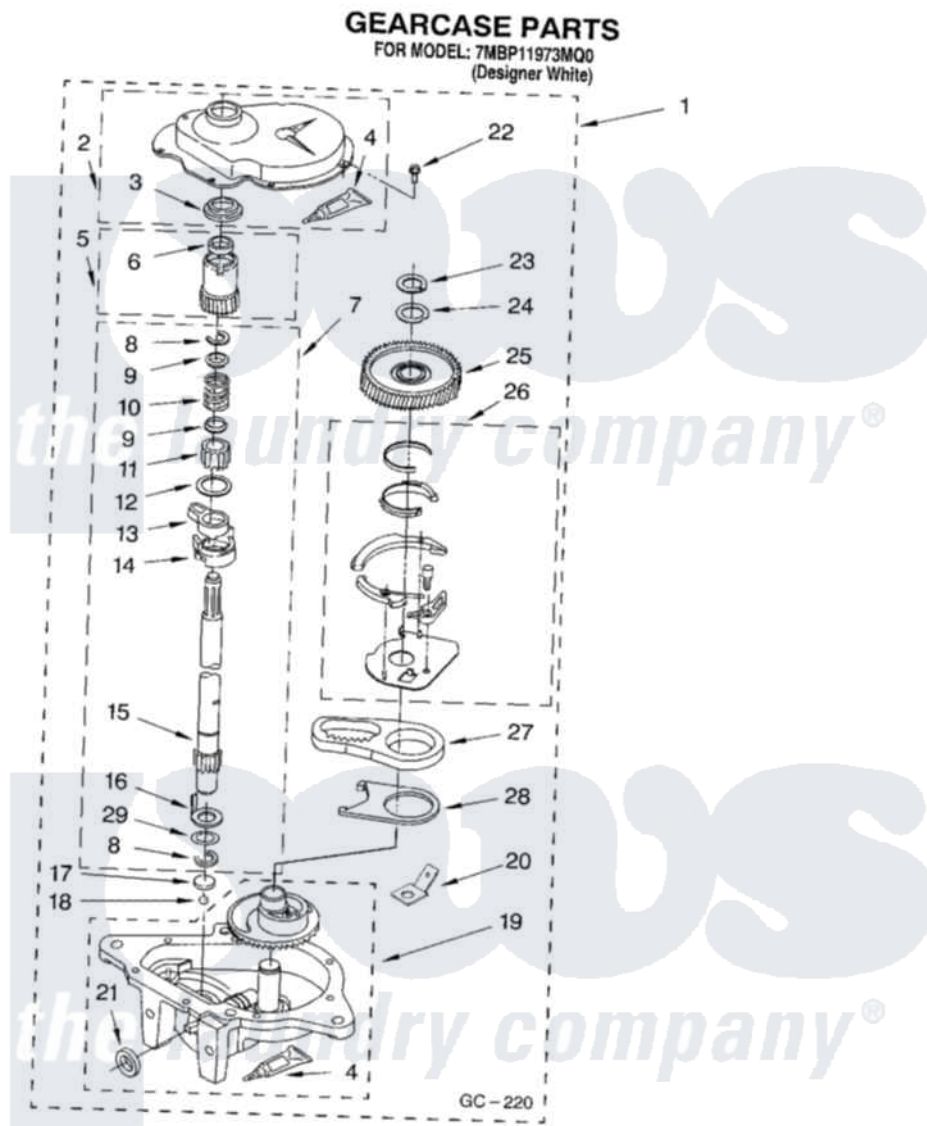

Whirlpool 7MBP11973MQ0 08 - GEARCASE PARTS

12

8180121

Whirlpool Residential Whirlpool 7MBP11973MQ0 Washer Parts Parts Diagram 08 - GEARCASE PARTS
Click on the part number to view part

Item	Original Part Number	Replaced By	Status	Part Description
1	8532118	3360629		Gearcase
2	285202			Cover, Gearcase
3	3349985			Seal, Gearcase Cover
4	285195			Sealer Sealer, Gasket
5	63320	285362		Gear and Pinion
6	356427			Seal, Spin Pinion
7	389387			Shaft, Agitator
8	90369		Not Available	Ring, Retaining (2)
9	62677			Retainer, Spring
10	62676			Spring, Agitator
11	63273	285509		Shaft, Agitator
12	62619			Washer, Agitator Gear
13	62580	285206		Cam-Agitator
14	62581	285206		Cam-Agitator
15	285509			Shaft, Agitator
16	62618			Washer, Cam Thrust

17	16018	285205	Bearing
18	85529	285205	Bearing
19	389230	285515	Gearcase
20	3949116	Not Available	BLOCK TAB, TERMINAL
21	285352		Seal Kit, Thrust Plug
22	3351614		Screw, Gearcase Cover Mounting
23	3362552	285765	Ring-Retrn
24	285735	285766	Washer Kit, Thrust
25	62570	285362	Gear and Pinon
26	388253	999516	Shelf-Glas
27	3349296	8546456	Rack, Connecting
28	62621		Actuator, Shift
29	388815		Washer, Intermediate 1 3976263 Miscellaneous Parts Bag 2 3976300 Washer, Inlet Hose 3 3366913 Clamp, Hose