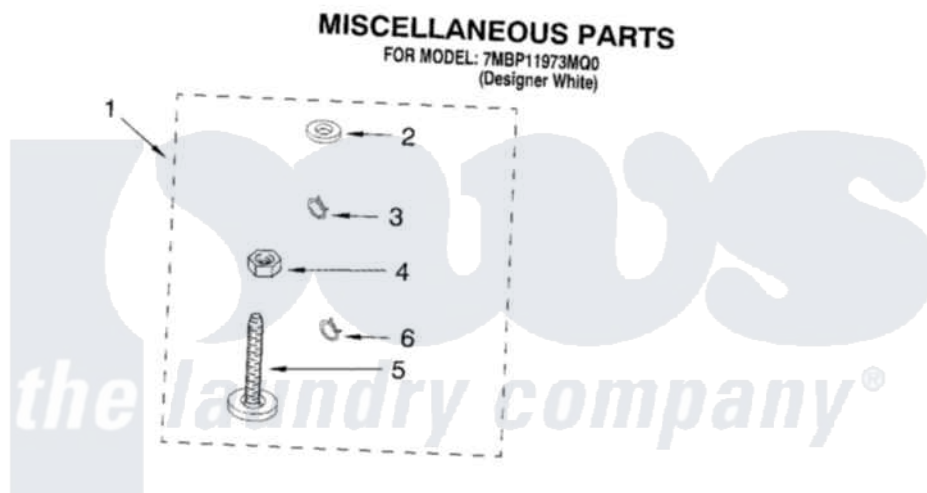

**Whirlpool 7MBP11973MQ0 10 - MISCELLANEOUS PARTS OPTIONAL PARTS (NOT INCLUDED)**

Whirlpool [Residential Whirlpool 7MBP11973MQ0 Washer Parts](#) Parts Diagram 10 - MISCELLANEOUS PARTS  
OPTIONAL PARTS (NOT INCLUDED)  
[Click on the part number to view part](#)

Item	Original Part Number	Replaced By	Status	Part Description
1	3976263	<a href="#">285654</a>		Parts-Misc
2	3976300	<a href="#">16123</a>		Washer Inlet-Hose Miscellaneous Parts Must be Ordered Separately.
3	3366912	<a href="#">356138</a>		Clamp, Hose
4	<a href="#">3359452</a>			Nut, Lock
5	389102	<a href="#">W10001130</a>		Foot, Leveling
6	3366913	<a href="#">3357331</a>		Clamp, Drain
"	<a href="#">72017</a>			Paint, Touch-Up
"	<a href="#">350938</a>			Paint, Pressurized Spray B
"	<a href="#">350930</a>			Paint, Pressurized Spray B
"	<a href="#">799344</a>			Paint, Touch-Up )
"	N/A		Not Available	OIL
"	<a href="#">350572</a>			Oil
"	N/A		Not Available	LUBRICANT