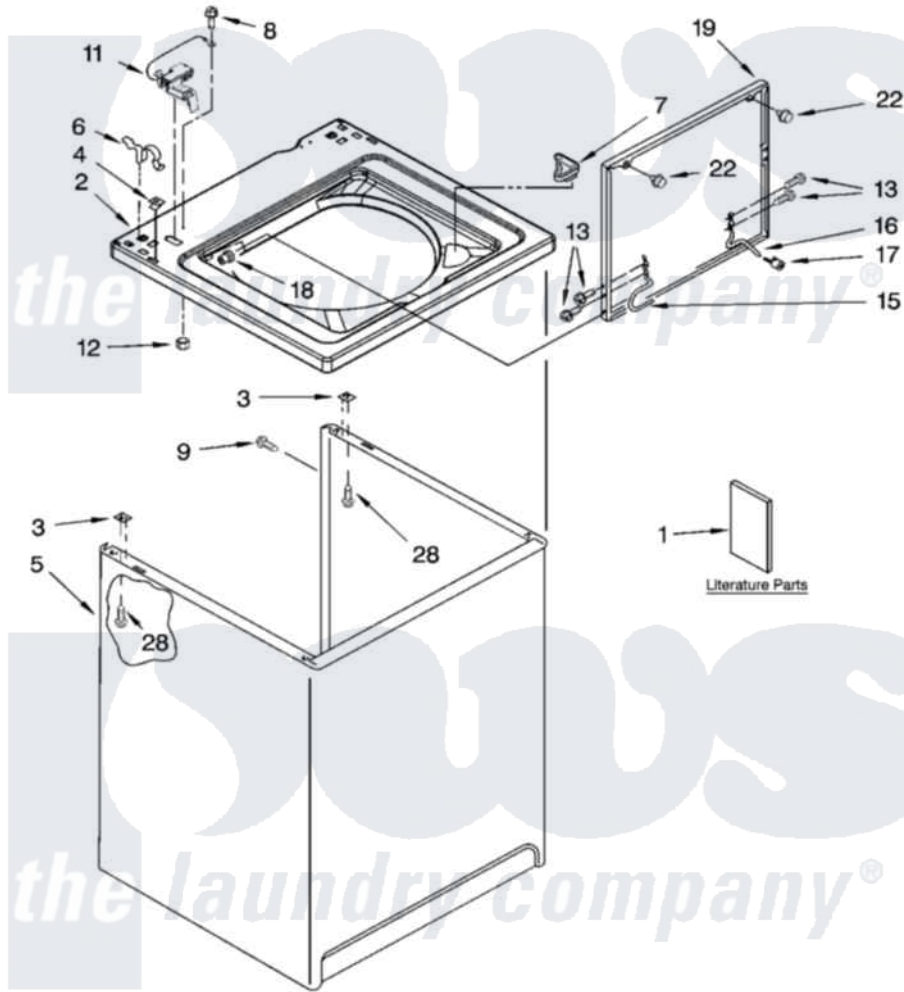

Whirlpool 7MBP11973MQ1 01 - TOP AND CABINET PARTS

blue point™

TOP AND CABINET PARTS

FOR MODEL: 7MBP11973MQ1
(Designer White)

AUTOMATIC
WASHER

10-03 Litho in U.S.A. (drd)

1

Part No. 8180148

Whirlpool [Residential Whirlpool 7MBP11973MQ1 Washer Parts](#) Parts Diagram 01 - TOP AND CABINET PARTS
Click on the part number to view part

Item	Original Part Number	Replaced By	Status	Part Description
1	LIT3954763		Not Available	Literature Parts (Installation Instructions)
"	LIT8539740		Not Available	Literature Parts (Use & Care Guide (Mexico))
"	LIT8542484		Not Available	Literature Parts (Wiring Diagram)
"	LIT8539776		Not Available	Literature Parts (Energy Guide (Mexico))
2	8318064			Top
3	62750			Spacer, Cabinet To Top (4)
4	357213			Nut, Push-In
5	63424			Cabinet
6	62780			Clip, Top And Cabinet And Rear Panel
7	3362952			Dispenser, Bleach
8	3351614			Screw, Gearcase Cover Mounting
9	3357011	308685		Side Trim)
11	8318084			Switch, Lid

12	3400901	680762	Nut
13	3351355	W10119828	Screw, Lid Hinge Mounting
15	8318088		Hinge, Lid
16	54583		Hinge, Lid
17	19119		Bumper, Lid Hinge
18	21258		Bearing, Lid Hinge
19	8557512	285957	Lid
22	9724509		Bumper, Lid
28	3390631		Screw, 10-16 X 3/8