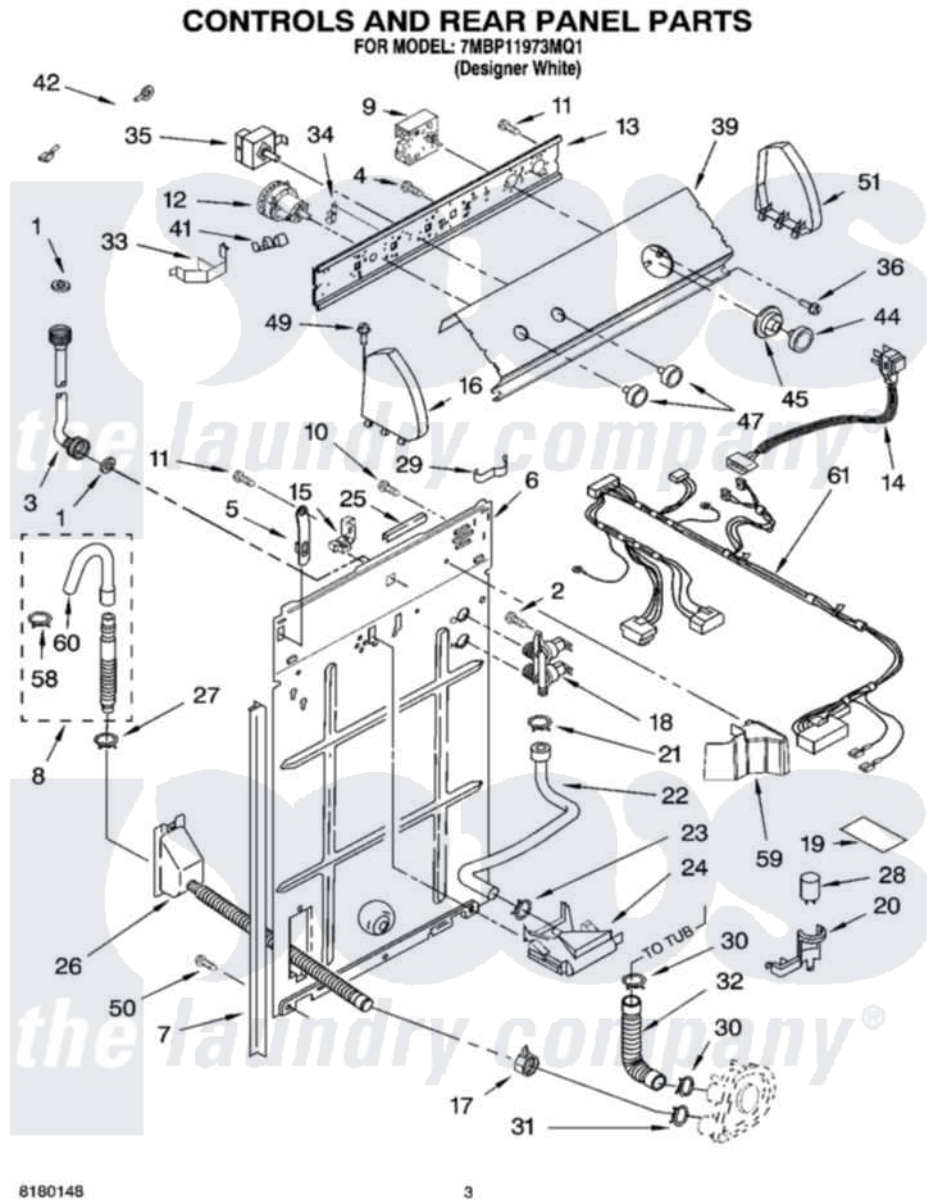

Whirlpool 7MBP11973MQ1 02 - CONTROLS AND REAR PANEL PARTS

Whirlpool [Residential Whirlpool 7MBP11973MQ1 Washer Parts](#) Parts Diagram 02 - CONTROLS AND REAR PANEL PARTS

[Click on the part number to view part](#)

Item	Original Part Number	Replaced By	Status	Part Description
1	3976300	16123		Washer Inlet-Hose Miscellaneous Parts Must be Ordered Separately.
2	9740848			Screw, Mixing Valve Mounting
3	3949374	89503		Hose-Inlet
"	3949375	89503		Hose-Inlet
4	3179795			Screw, Ground
5	8318255	8568314		Strap, Console
6	8318405			Panel, Rear
7	62747			Pad, Rear Panel
8	3951609	285664		Hose
"	661577	285666		Hose
"	3357090	285702		Hose
9	3955489			Timer, Control
10	3351614			Screw, Gearcase Cover Mounting
11	00767			Screw, 8A X 3/8 HeX Washer

11	30707		Head Tapping
12	3366848	W10339229	Switch-WL
13	3948608		Bracket, Control
14	8532158	W10130795	Cord-Power
15	3949468	285777	Relief-Str
16	8532108		Cap, End
17	3976395		Restraint, Hose
18	3952164	285805	Valve-Inlet
19	3976286		Shield, Capacitor
20	8318201	8318046	Clip, Capacitor
21	8533946	596669	Clamp, Manifold
22	8317974	8317926	Hose, Vacuum Break
23	9724996	596669	Clamp, Manifold
24	387606	3360977	Break-Vac
25	303294	3367669	Protector, Edge
26	8317940	W10358149	Drain Hose Assembly
27	3366912	356138	Clamp, Hose
28	661606	8572717	Capacitor, Motor Start
29	3347812	8528351	Clip
30	3363366	616099	Clamp
31	8317496	285655	Clamp, Hose
32	3951449	285871	Hose
33	8055003		Clip, Harness And Pressure Switch
34	8317975		Restraint, Harness
35	661612	W10168256	Switch, Water Temperature
36	3400818		Screw, Timer Mounting
39	8539620		Panel, Console
41	357572	W10113937	Clip, Grounding
42	3398893	3395559	Wire
44	8274390	3957821	Knob, Timer
45	8274395	3957844	Dial
47	8274378		Knob, Control
49	388326		Screw, 8-18 X 1.25
50	62863	3390631	Screw, 10-16 X 3/8
51	8532107		Cap, End
58	3366913	3357331	Clamp, Drain
59	8314879		Shield, Inlet Valve
60	3357027		Nozzle, Hose Drain
61	3956743		Wiring Harness