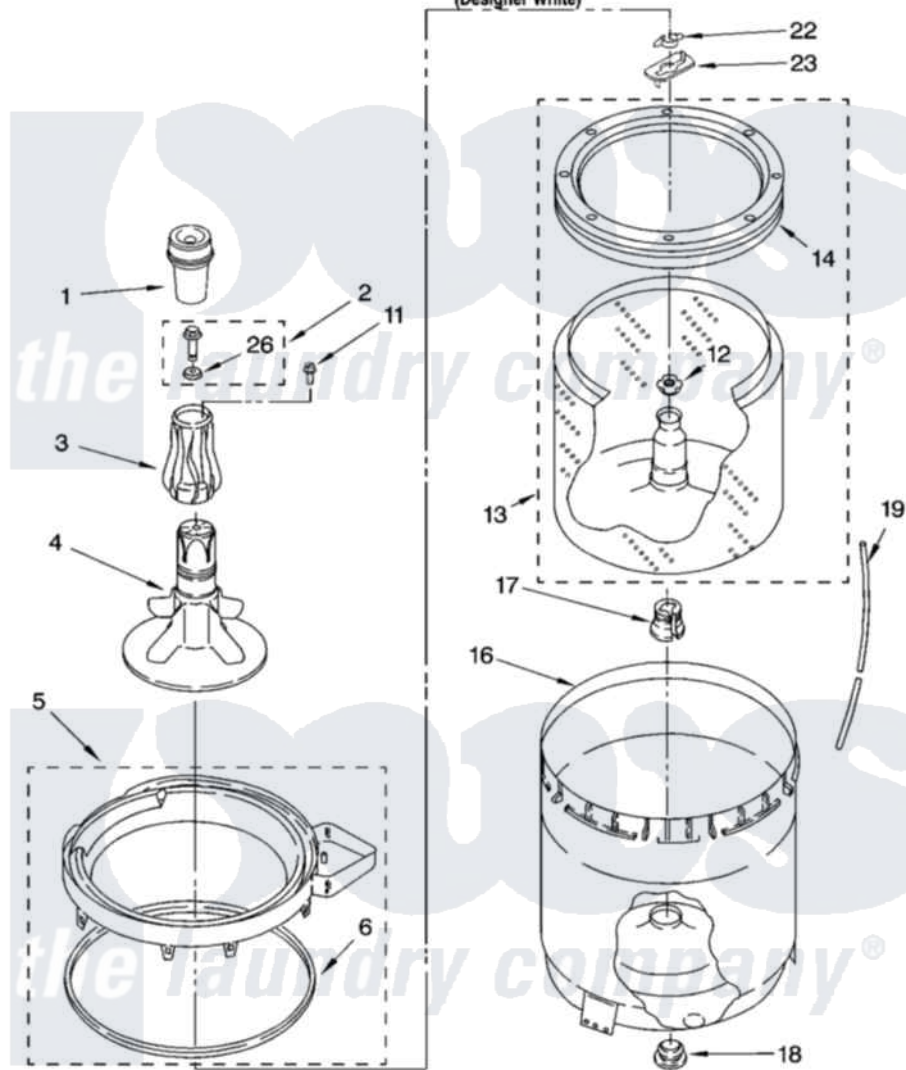

Whirlpool 7MBP11973MQ1 03 - AGITATOR, BASKET AND TUB PARTS

AGITATOR, BASKET AND TUB PARTS

FOR MODEL: 7MBP11973MQ1
(Designer White)

8180148

5

Whirlpool Residential Whirlpool 7MBP11973MQ1 Washer Parts Parts Diagram 03 - AGITATOR, BASKET AND TUB PARTS

Click on the part number to view part

Item	Original Part Number	Replaced By	Status	Part Description
1	63580			Dispenser, Fabric Softener
2	358237			Screw And Washer
3	64210			Extension, Agitator
4	64214			Agitator
5	8528150	W10445870		Ring-Tub
6	3976308			Gasket, Tub Ring
11	63027	W10109200		Screw, Baffle Mounting
12	21366			Nut, Spanner
13	8526017	W10389329		Clothes Container, Assembly
14	8519788	387240		Ring, Balance
16	63849			Strain Relief, Power Cord
17	389140			Tub Block, Basket Drive
18	383727			Gasket, Centerpod
19	3347780	353244		Hose, Pressure Switch
22	3354845			Clip, Agitator
23	3355921	8543666		Washer, Agitator