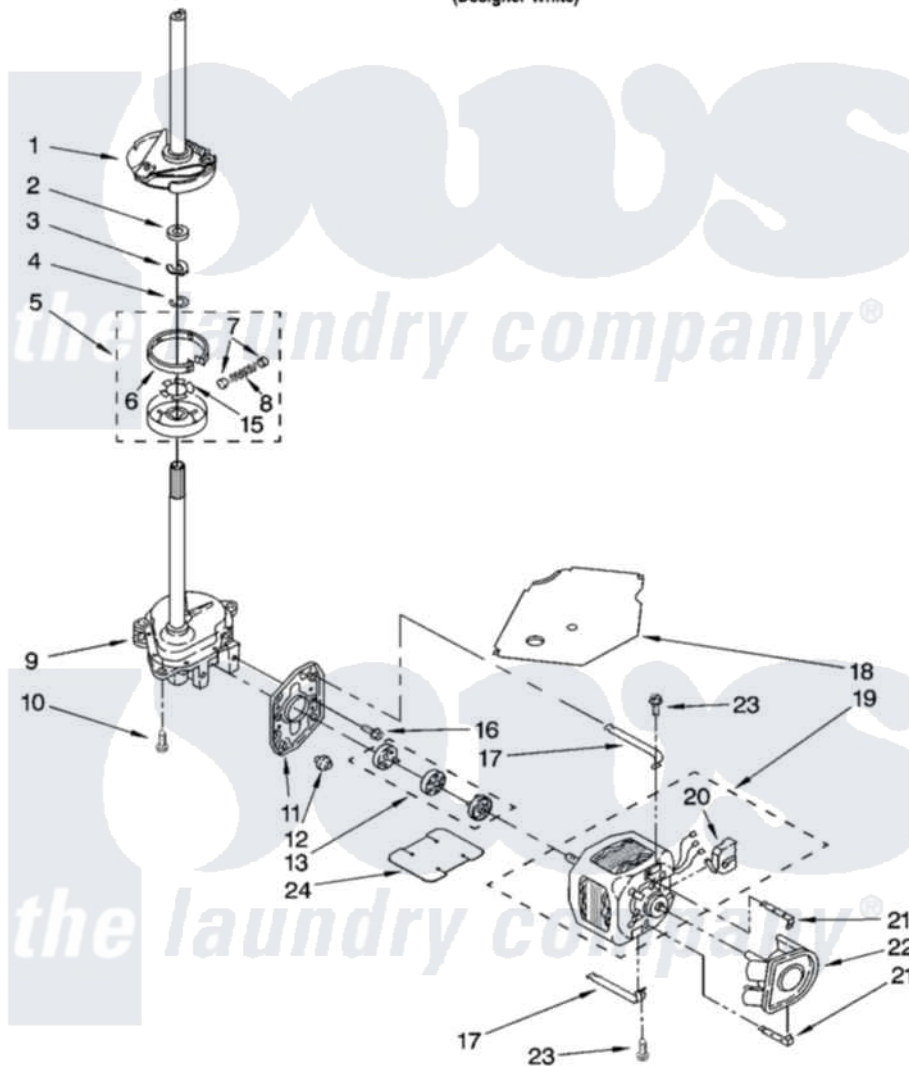

## BRAKE, CLUTCH, GEARCASE, MOTOR AND PUMP PARTS

FOR MODEL: 7MBP11973MQ1  
(Designer White)

8180148

7

Whirlpool [Residential Whirlpool 7MBP11973MQ1 Washer Parts](#) Parts Diagram 04 - BRAKE, CLUTCH, GEARCASE, MOTOR AND PUMP PARTS  
Click on the part number to view part

| Item | Original Part Number    | Replaced By               | Status | Part Description               |
|------|-------------------------|---------------------------|--------|--------------------------------|
| 1    | 388952                  | <a href="#">285792</a>    |        | Basketdrive                    |
| 2    | <a href="#">63292</a>   |                           |        | Washer, Spin Tube Thrust       |
| 3    | 62697                   | <a href="#">W10080230</a> |        | Ring, Spin Tube Support        |
| 4    | 63283                   | <a href="#">285353</a>    |        | Ring                           |
| 5    | 3951311                 | <a href="#">285785</a>    |        | Clutch                         |
| 6    | 3951308                 | <a href="#">285790</a>    |        | Lining                         |
| 7    | <a href="#">62646</a>   |                           |        | Cap, Clutch Spring             |
| 8    | <a href="#">3946792</a> |                           |        | Spring And Damper Assembly     |
| 9    | 8532118                 | <a href="#">3360629</a>   |        | Gearcase                       |
| 10   | 3357334                 | <a href="#">3400516</a>   |        | Screw Anti-Rattle              |
| 11   | <a href="#">62611</a>   |                           |        | Plate, Motor Mount To Gearcase |
| 12   | <a href="#">62691</a>   |                           |        | Grommet, Motor                 |
| 13   | 285753                  | <a href="#">285753A</a>   |        | Coupling                       |
| 15   | <a href="#">3355454</a> |                           |        | Clip, Main Drive               |