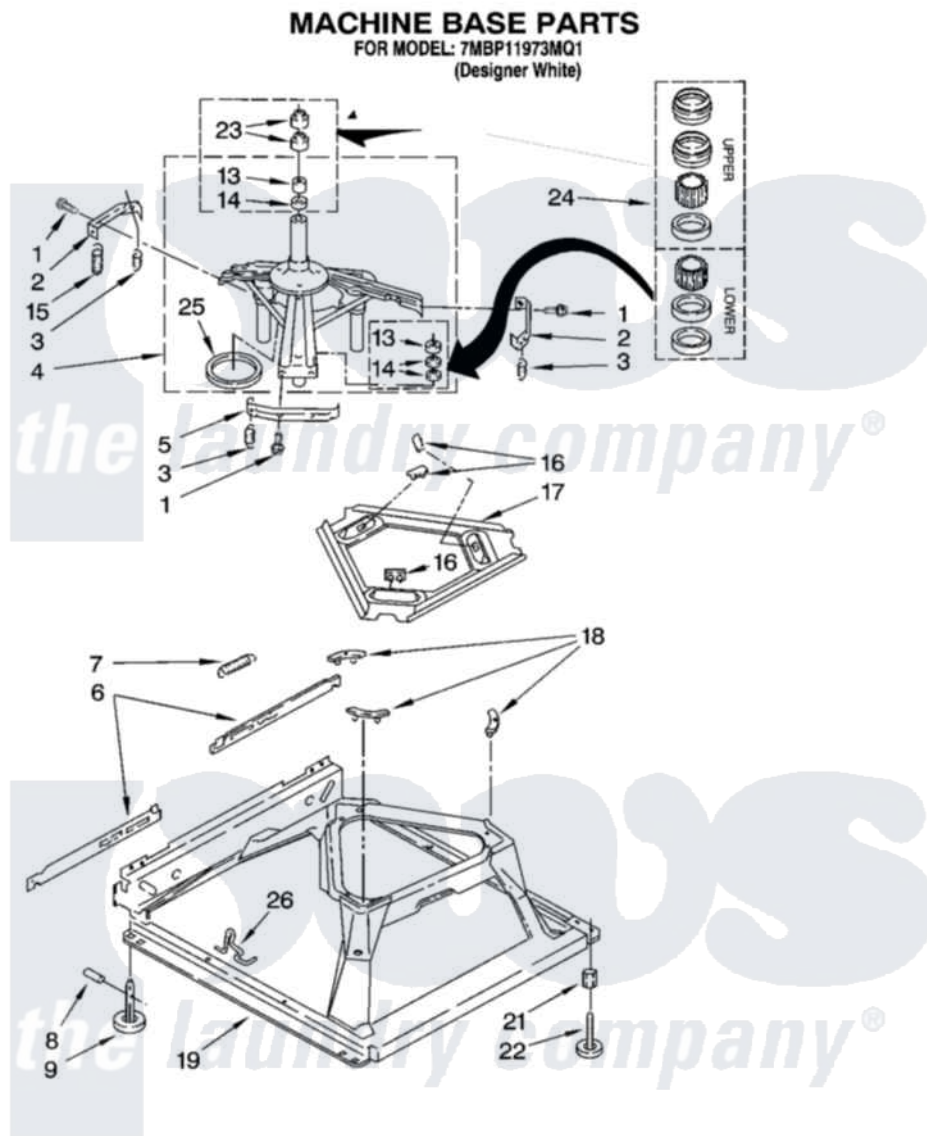

Whirlpool 7MBP11973MQ1 05 - MACHINE BASE PARTS

8

8180148

Whirlpool [Residential Whirlpool 7MBP11973MQ1 Washer Parts](#) Parts Diagram 05 - MACHINE BASE PARTS
Click on the part number to view part

Item	Original Part Number	Replaced By	Status	Part Description
1	3400076			Screw, Bracket Mounting
2	64067			Bracket, Spring Outer
3	63907			Spring, Suspension
4	3362087	280184		Support
5	64065			Bracket, Spring Outer
6	63466			Link, Leveling Mechanism
7	62597	8316845		Spring
8	62837			Pin, Knurled
9	62596	285244		Feet-Leveling
13	3347047	8546455		Bearing, Centerpost
14	357409	359449		Seal, Agitator Shaft
15	388492	W10250667		Spring, Counterweight
16	62568	285219		Pad
17	3946509			Plate, Suspension
18	3363660	285744		Pad
19	3946512	285771		Base

21	3359452		Nut, Lock
22	389102	W10001130	Foot, Leveling
23	356934	8577376	Seal, Centerpost
24	285203		Centerpost Bearing Kit
25	63134		Ring, Sound Deadening
26	63806	W10145155	Retainer, Suspension Spring