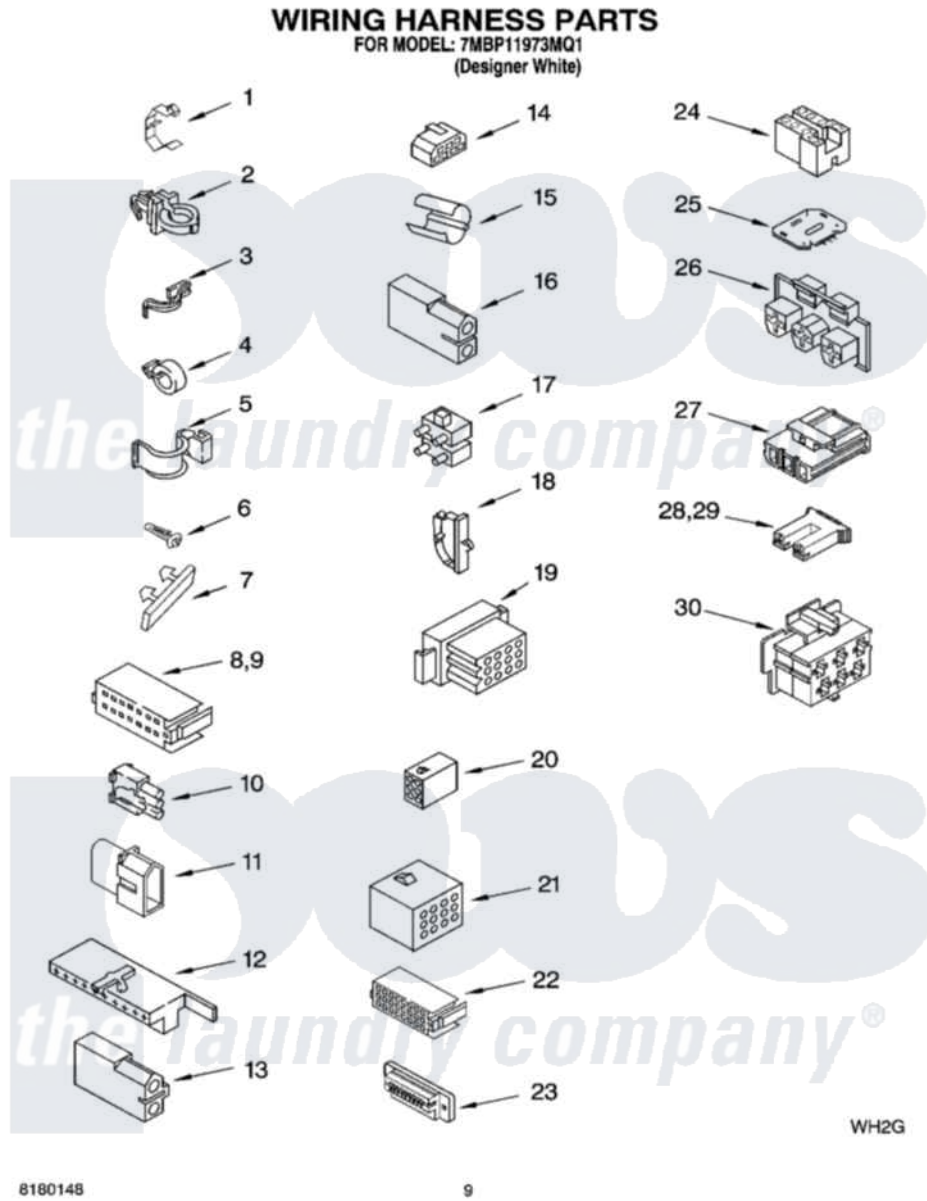

# Whirlpool 7MBP11973MQ1 06 - WIRING HARNESS PARTS

8180148

9

Whirlpool [Residential Whirlpool 7MBP11973MQ1 Washer Parts](#) Parts Diagram 06 - WIRING HARNESS PARTS  
Click on the part number to view part

Item	Original Part Number	Replaced By	Status	Part Description
1	<a href="#">3349557</a>			Retainer, Harness
2	388498		Not Available	Clip, Harness
3	3347812	<a href="#">8528351</a>		Clip
4	3352501	<a href="#">8559320</a>		Restraint, Hose
5	<a href="#">90016</a>			Clip, Pressure Switch Hose
6	3390496	<a href="#">8281256</a>		Clip, Harness
7	<a href="#">389379</a>			Retainer, Side To Feature Panel
8	<a href="#">352090</a>			Timer, Block Disconnect
9	<a href="#">352089</a>			Timer, Block Disconnect
10	<a href="#">62889</a>			Receptacle, Terminal
11	<a href="#">353424</a>			Plug, Terminal
12	<a href="#">62505</a>			Block, Disconnect
13	3348075			Block, Disconnect (Motor 3 Speed) (Use Term. 94613 Or 94614)
14	<a href="#">3347243</a>			Block, Disconnect

15	<a href="#">63523</a>		Harness, Protector
16	<a href="#">717252</a>		Receptacle, Terminal
17	387566		Plug, Terminal (4-Way) (Power Cord) (Use M3 Screws)
18	<a href="#">3352944</a>		Clip, Harness
19	3390423	Not Available	Block, Disconnect (12-Way) (Timer) (Use Term. 94613)
20	3347730	Not Available	Receptacle, (6-Way) (Use Term. 94613)
21	388818		Plug, Terminal (12-Way) (Use Term. 94613 Or 94614)
22	3369366	Not Available	Timer, Block Disconnect (Black) (Amp) (Use Term. 3369365)
23	3349494		Connector, Etc
24	60687		Connector, Relay (Use Term. 308569)
25	3407125	<a href="#">3955728</a>	Control, Etc
26	3948617	<a href="#">2172937</a>	Connector
27	<a href="#">3360056</a>		Connector
28	<a href="#">3354925</a>		Block, Connector
29	<a href="#">3354926</a>		Block, Connector
30	3948615	Not Available	Connector (T.P.A.) (6-Circuit) (Temp. Switch) (Use Term. 3948619 OR 3948620.)