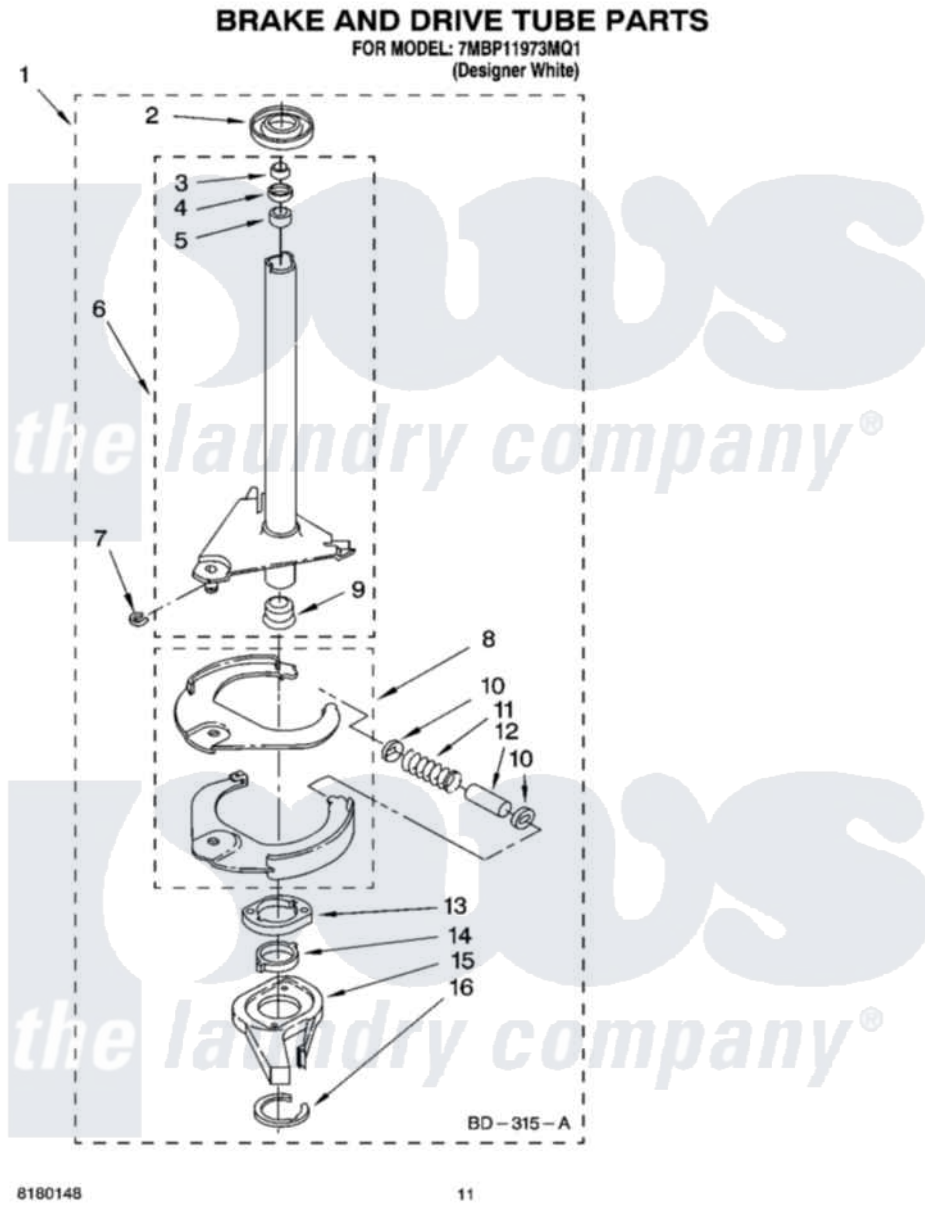

# Whirlpool 7MBP11973MQ1 07 - BRAKE AND DRIVE TUBE PARTS

Whirlpool Residential Whirlpool 7MBP11973MQ1 Washer Parts Parts Diagram 07 - BRAKE AND DRIVE TUBE PARTS  
Click on the part number to view part

Item	Original Part Number	Replaced By	Status	Part Description
1	388952	<a href="#">285792</a>		Basketdrive
2	<a href="#">62658</a>			Ring, Thrust
3	<a href="#">91939</a>			Seal, Shaft
4	<a href="#">356427</a>			Seal, Spin Pinion
5	<a href="#">356937</a>			Spacer, Drive Tube
6	64027	<a href="#">64208</a>		Tube-Spin
7	64035	<a href="#">W10083190</a>		Ring, Retaining
8	64232	<a href="#">285438</a>		Shoe-Brake
9	62703	<a href="#">8546462</a>		"T" Bearing, Spin Tube
10	62648	<a href="#">285658</a>		Sleeve
11	387806		Not Available	Spring, Brake
12	62909	<a href="#">285658</a>		Sleeve
13	63023	<a href="#">8546461</a>		Cam, Brake Release
14	<a href="#">63022</a>			Sleeve, Cam
15	64194	<a href="#">285790</a>		Lining
16	90368	<a href="#">W10083200</a>		Ring, Retaining

" N/A

Not Available

FOLLOWING PARTS NOT  
ILLUSTRATED

" [285208](#)

Lubricant