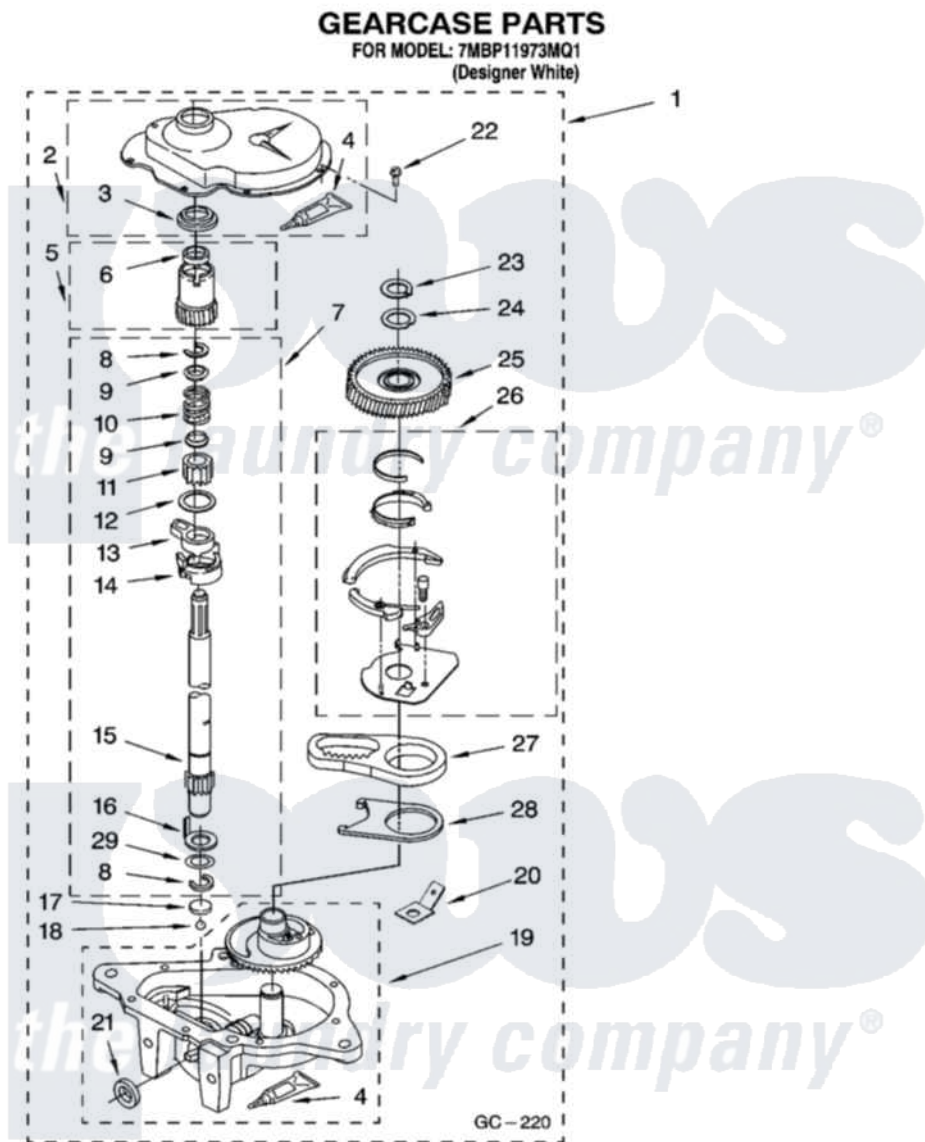

Whirlpool 7MBP11973MQ1 08 - GEARCASE PARTS

12

8180148

Whirlpool [Residential Whirlpool 7MBP11973MQ1 Washer Parts](#) Parts Diagram 08 - GEARCASE PARTS
Click on the part number to view part

Item	Original Part Number	Replaced By	Status	Part Description
1	8532118	3360629		Gearcase
2	285202			Cover, Gearcase
3	3349985			Seal, Gearcase Cover
4	285195			Sealer Sealer, Gasket
5	63320	285362		Gear and Pinion
6	356427			Seal, Spin Pinion
7	389387			Shaft, Agitator
8	90369		Not Available	Ring, Retaining (2)
9	62677			Retainer, Spring
10	62676			Spring, Agitator
11	63273	285509		Shaft, Agitator
12	62619			Washer, Agitator Gear
13	62580	285206		Cam-Agitator
14	62581	285206		Cam-Agitator
15	285509			Shaft, Agitator
16	62618			Washer, Cam Thrust

17	16018	285205	Bearing
18	85529	285205	Bearing
19	389230	285515	Gearcase
20	3949116	Not Available	BLOCK TAB, TERMINAL
21	285352		Seal Kit, Thrust Plug
22	3351614		Screw, Gearcase Cover Mounting
23	3362552	285765	Ring-Retrn
24	285735	285766	Washer Kit, Thrust
25	62570	285362	Gear and Pinon
26	388253	999516	Shelf-Glas
27	3349296	8546456	Rack, Connecting
28	62621		Actuator, Shift
29	388815		Washer, Intermediate 1 3976263 Miscellaneous Parts Bag 2 3976300 Washer, Inlet Hose 3 3366913 Clamp, Hose