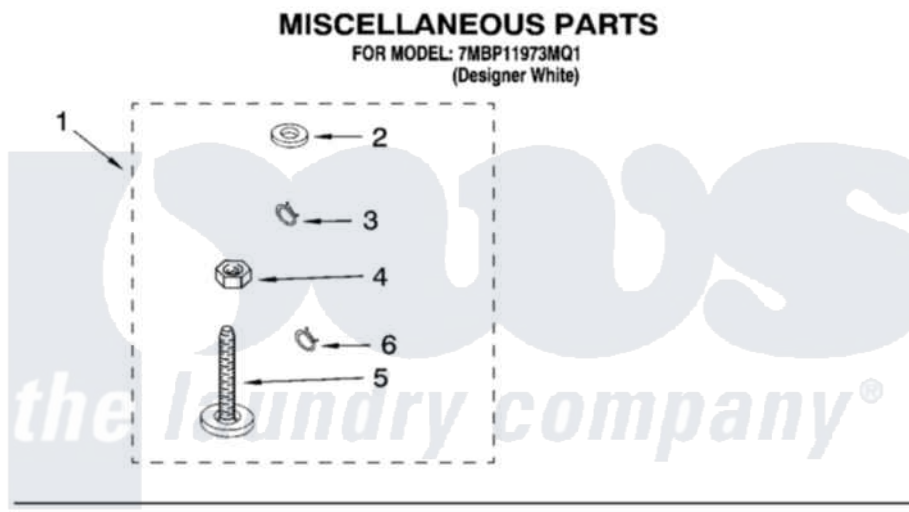

Whirlpool 7MBP11973MQ1 10 - MISCELLANEOUS PARTS OPTIONAL PARTS (NOT INCLUDED)

OPTIONAL PARTS (NOT INCLUDED)

Whirlpool [Residential Whirlpool 7MBP11973MQ1 Washer Parts](#) Parts Diagram 10 - MISCELLANEOUS PARTS
OPTIONAL PARTS (NOT INCLUDED)
[Click on the part number to view part](#)

Item	Original Part Number	Replaced By	Status	Part Description
1	3976263	285654		Parts-Misc
2	3976300	16123		Washer Inlet-Hose Miscellaneous Parts Must be Ordered Separately.
3	3366912	356138		Clamp, Hose
4	3359452			Nut, Lock
5	389102	W10001130		Foot, Leveling
6	3366913	3357331		Clamp, Drain
"	72017			Paint, Touch-Up
"	350938			Paint, Pressurized Spray B
"	350930			Paint, Pressurized Spray B
"	799344			Paint, Touch-Up)
"	N/A		Not Available	OIL
"	350572			Oil
"	N/A		Not Available	LUBRICANT