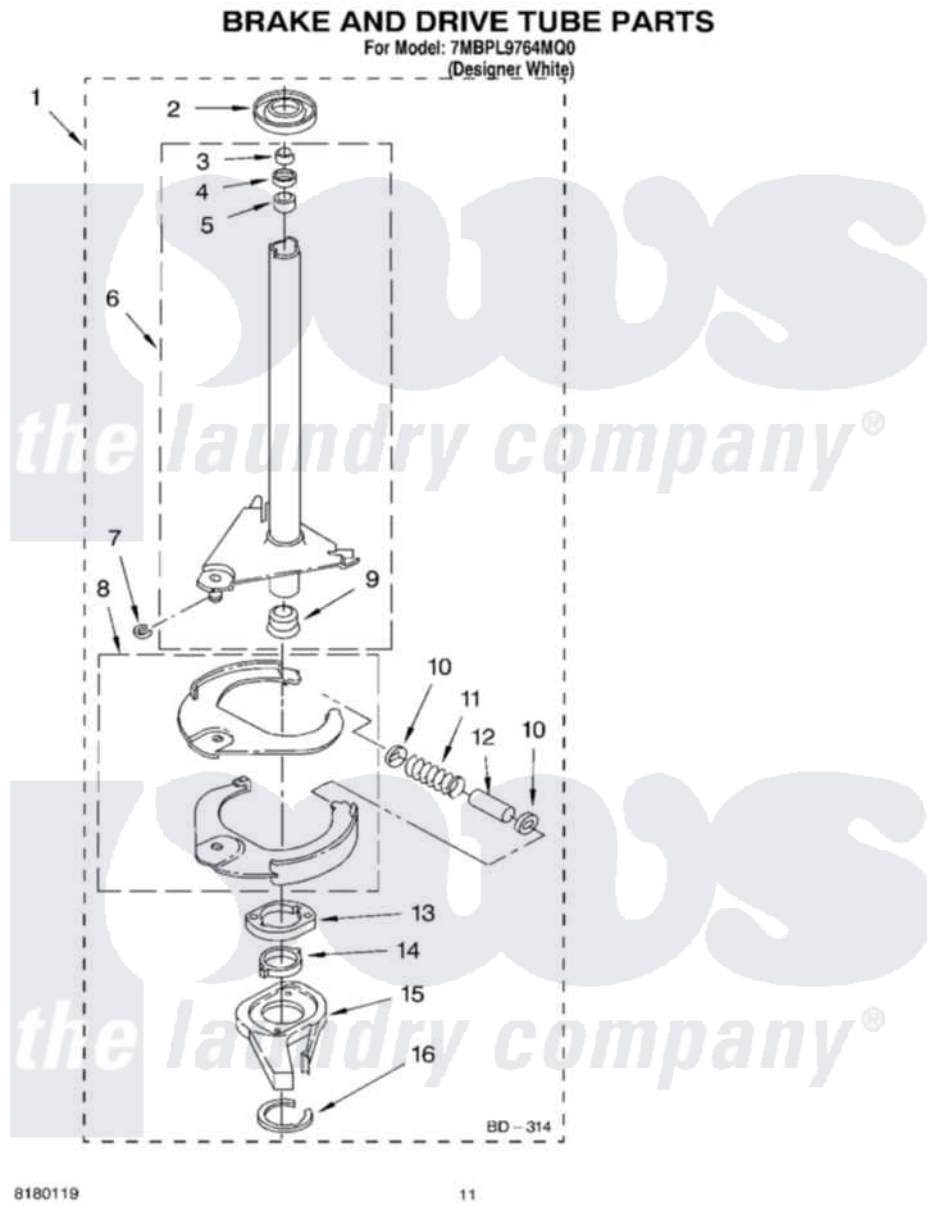

# Whirlpool 7MBPL9764MQ0 07 - BRAKE AND DRIVE TUBE PARTS

8180119

11

Whirlpool [Residential Whirlpool 7MBPL9764MQ0 Washer Parts](#) Parts Diagram 07 - BRAKE AND DRIVE TUBE PARTS  
Click on the part number to view part

Item	Original Part Number	Replaced By	Status	Part Description
1	388951	<a href="#">285792</a>		Basketdrive
2	<a href="#">62658</a>			Ring, Thrust
3	<a href="#">91939</a>			Seal, Shaft
4	<a href="#">356427</a>			Seal, Spin Pinion
5	<a href="#">356937</a>			Spacer, Drive Tube
6	64027	<a href="#">64208</a>		Tube-Spin
7	64035	<a href="#">W10083190</a>		Ring, Retaining
8	64232	<a href="#">285438</a>		Shoe-Brake
9	62703	<a href="#">8546462</a>		"T" Bearing, Spin Tube
10	62648	<a href="#">285658</a>		Sleeve
11	62647		Not Available	Spring, Brake
12	62909	<a href="#">285658</a>		Sleeve
13	63023	<a href="#">8546461</a>		Cam, Brake Release
14	<a href="#">63022</a>			Sleeve, Cam
15	64194	<a href="#">285790</a>		Lining
16	90368	<a href="#">W10083200</a>		Ring, Retaining

" N/A

Not Available

FOLLOWING PARTS NOT  
ILLUSTRATED

" [285208](#)

Lubricant