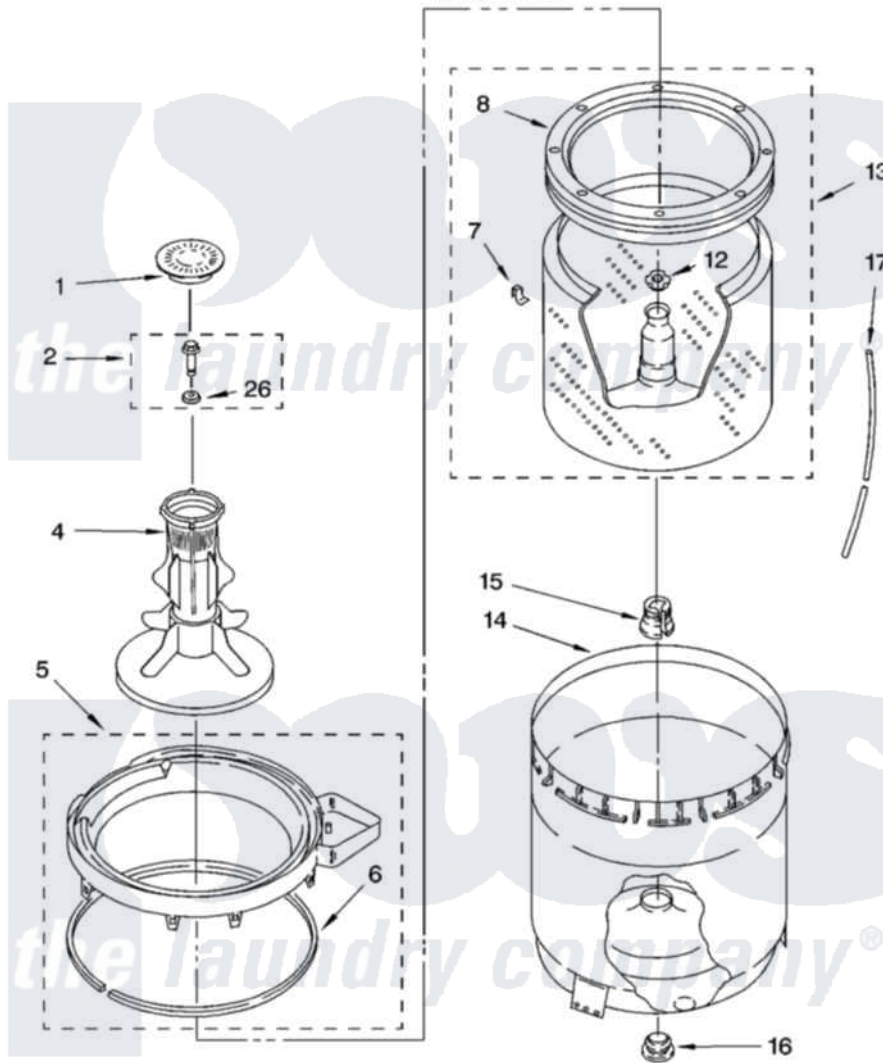

# Whirlpool 7MBPL9764MQ1 03 - AGITATOR, BASKET AND TUB PARTS

## AGITATOR, BASKET AND TUB PARTS

For Model: 7MBPL9764MQ1  
(Designer White)

8180147

5

Whirlpool [Residential Whirlpool 7MBPL9764MQ1 Washer Parts](#) Parts Diagram 03 - AGITATOR, BASKET AND TUB PARTS

[Click on the part number to view part](#)

Item	Original Part Number	Replaced By	Status	Part Description
1	<a href="#">3352483</a>			Cap, Agitator
2	<a href="#">358237</a>			Screw And Washer
4	<a href="#">63377</a>			Agitator
5	<a href="#">3360611</a>			Tub Ring And Gasket Assembly
6	<a href="#">3359586</a>			Gasket, Tub Ring
7	<a href="#">8519815</a>			Clip, Balance Ring
8	<a href="#">3956205</a>			Balance Ring
12	<a href="#">21366</a>			Nut, Spanner
13	3956206	<a href="#">3956207</a>		Basket And Balance Ring
14	<a href="#">63125</a>			Tub
15	<a href="#">389140</a>			Tub Block, Basket Drive
16	<a href="#">383727</a>			Gasket, Centerpod
17	3363657	<a href="#">353244</a>		Hose, Pressure Switch
26	<a href="#">3949550</a>			Washer