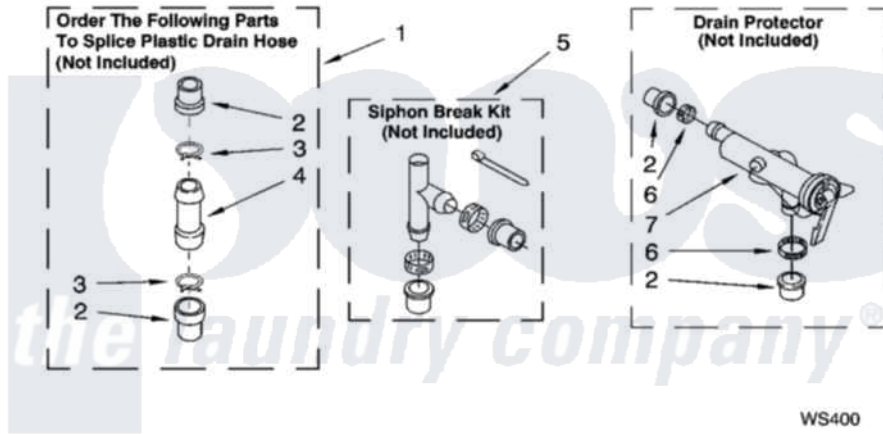

**WATER SYSTEM PARTS**

For Model: 7MBPL9764MQ1  
(Designer White)

8180147

13

Whirlpool [Residential Whirlpool 7MBPL9764MQ1 Washer Parts](#) Parts Diagram 09 - WATER SYSTEM PARTS  
Click on the part number to view part

Item	Original Part Number	Replaced By	Status	Part Description
1	<a href="#">285442</a>			Water System Parts
2	<a href="#">285321</a>			Water System Parts
3	370447	<a href="#">285655</a>		Clamp, Hose
4	<a href="#">16272</a>			Connector, Straight
5	<a href="#">285320</a>			Water System Parts
6	65349	<a href="#">285655</a>		Clamp, Hose
7	<a href="#">367031</a>			Water System Parts