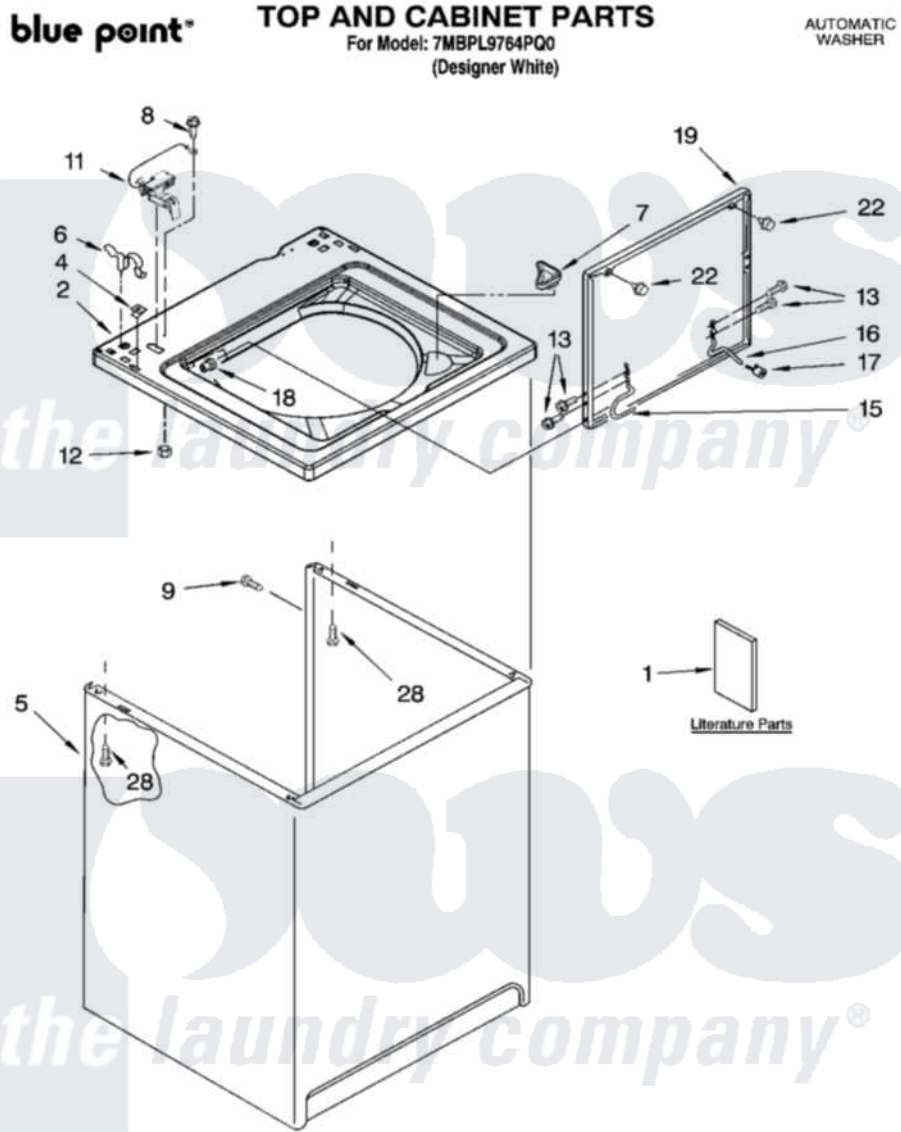

Whirlpool 7MBPL9764PQ0 01 - TOP AND CABINET PARTS

5-05 Litho in U.S.A. (dtd)

1

Part No. 8180633

Whirlpool [Residential Whirlpool 7MBPL9764PQ0 Washer Parts](#) Parts Diagram 01 - TOP AND CABINET PARTS
 Click on the part number to view part

| Item | Original Part Number | Replaced By | Status | Part Description |
|------|-------------------------|---------------------------|---------------|--------------------------------------|
| 1 | 8539757 | | Not Available | Installation Instructions |
| " | 8316563 | | Not Available | Use & Care Guide |
| " | 8558595 | | Not Available | Energy Guide |
| " | 8542379 | | Not Available | Wiring Diagram |
| 2 | 8541617 | | | Top |
| 4 | 357213 | | | Nut, Push-In |
| 5 | 63128 | | | Cabinet |
| 6 | 62780 | | | Clip, Top And Cabinet And Rear Panel |
| 7 | 3362952 | | | Dispenser, Bleach |
| 8 | 3351614 | | | Screw, Gearcase Cover Mounting |
| 9 | 3357011 | 308685 | | Side Trim) |
| 11 | 8318084 | | | Switch, Lid |
| 12 | 8533959 | 680762 | | Nut |
| 13 | 3351355 | W10119828 | | Screw, Lid Hinge Mounting |
| 15 | 8318088 | | | Hinge, Lid |

| | | | |
|----|-------------------------|------------------------|--------------------|
| 16 | 54583 | | Hinge, Lid |
| 17 | 19119 | | Bumper, Lid Hinge |
| 18 | 21258 | | Bearing, Lid Hinge |
| 19 | 8557511 | 285946 | Lid |
| 22 | 9724509 | | Bumper, Lid |
| 28 | 3390631 | | Screw, 10-16 X 3/8 |