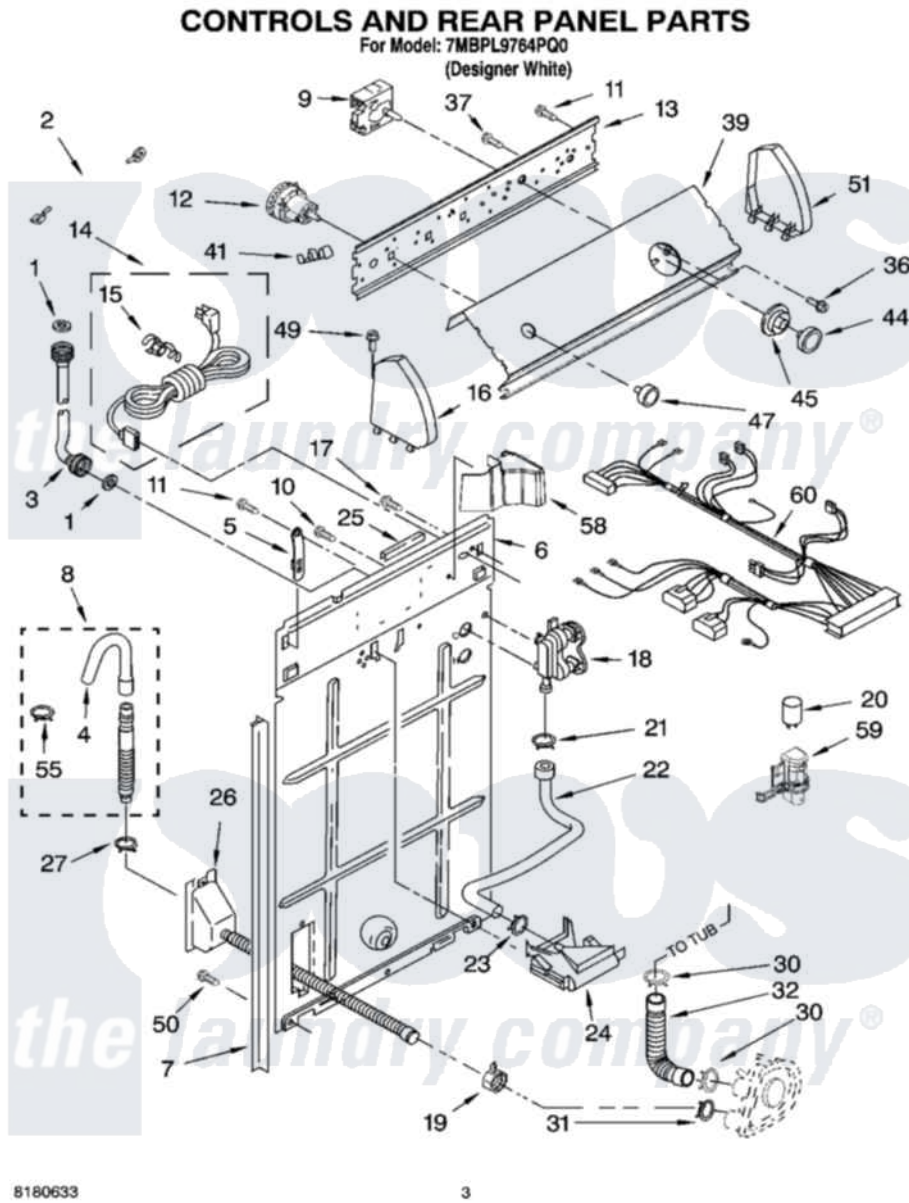

Whirlpool 7MBPL9764PQ0 02 - CONTROLS AND REAR PANEL PARTS

Whirlpool [Residential Whirlpool 7MBPL9764PQ0 Washer Parts](#) Parts Diagram 02 - CONTROLS AND REAR PANEL PARTS

[Click on the part number to view part](#)

Item	Original Part Number	Replaced By	Status	Part Description
1	16123			Washer Inlet-Hose Miscellaneous Parts Must be Ordered Separately.
2	3398893	3395559		Wire
3	8571377	89503		Hose-Inlet
4	3357027			Nozzle, Hose Drain
5	8568314			Strap, Console
6	8318407			Panel, Rear
7	62747			Pad, Rear Panel
8	3951609	285664		Hose
"	661577	285666		Hose
"	3357090	285702		Hose
9	8542377			Timer, Control
10	9740848			Screw, Mixing Valve Mounting
11	90767			Screw, 8A X 3/8 HeX Washer Head Tapping
12	3366847	W10337780		Switch-WL

13	3948814		Bracket, Control
14	8532158	W10130795	Cord-Power
15	3949468	285777	Relief-Str
16	8532108		Cap, End
17	3351614		Screw, Gearcase Cover Mounting
18	8541697		Valve, Water Inlet-Single Port
19	3976395		Restraint, Hose
20	661606	8572717	Capacitor, Motor Start
21	301958	596669	Clamp, Manifold
22	8541607	3357328	Hose, Vacuum Break
23	370450	596669	Clamp, Manifold
24	3347034		Break, Vacuum
25	303294	3367669	Protector, Edge
26	8317940	W10358149	Drain Hose Assembly
27	3366912	356138	Clamp, Hose
30	3363366	616099	Clamp
31	8317496	285655	Clamp, Hose
32	3951449	285871	Hose
36	3400818		Screw, Timer Mounting
37	3179795		Screw, Ground
39	8539636		Panel, Console
41	357572	W10113937	Clip, Grounding
44	8274390	3957821	Knob, Timer
45	8274395	3957844	Dial
47	8274378		Knob, Control
49	388326		Screw, 8-18 X 1.25
50	62863	3390631	Screw, 10-16 X 3/8
51	8532107		Cap, End
55	3366913	3357331	Clamp, Drain
58	8314879		Shield, Inlet Valve
59	8318046		Clip, Capacitor
60	3956737		Harness, Wiring