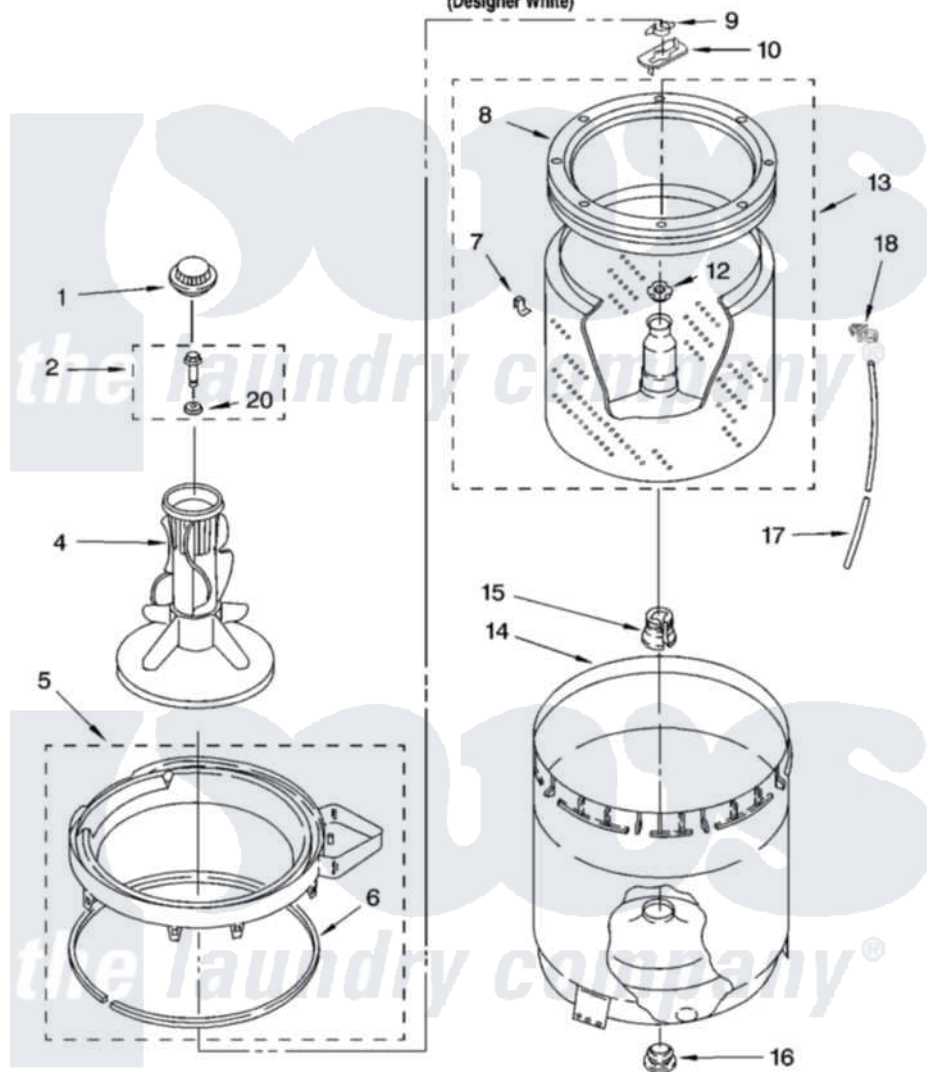

Whirlpool 7MBPL9764PQ0 03 - AGITATOR, BASKET AND TUB PARTS

AGITATOR, BASKET AND TUB PARTS

For Model: 7MBPL9764PQ0
(Designer White)

8180633

5

Whirlpool [Residential Whirlpool 7MBPL9764PQ0 Washer Parts](#) Parts Diagram 03 - AGITATOR, BASKET AND TUB PARTS

[Click on the part number to view part](#)

Item	Original Part Number	Replaced By	Status	Part Description
1	3355758			Cap, Agitator
2	358237			Screw And Washer
4	63235			Agitator Assembly
5	3360611			Tub Ring And Gasket Assembly
6	3359586			Gasket, Tub Ring
7	8519815			Clip, Balance Ring
8	3956205			Balance Ring
9	3354845			Clip, Agitator
10	3355921	8543666		Washer, Agitator
12	21366			Nut, Spanner
13	3956206	3956207		Basket And Balance Ring
14	63125			Tub
15	389140			Tub Block, Basket Drive
16	383727			Gasket, Centerpod
17	3363657	353244		Hose, Pressure Switch