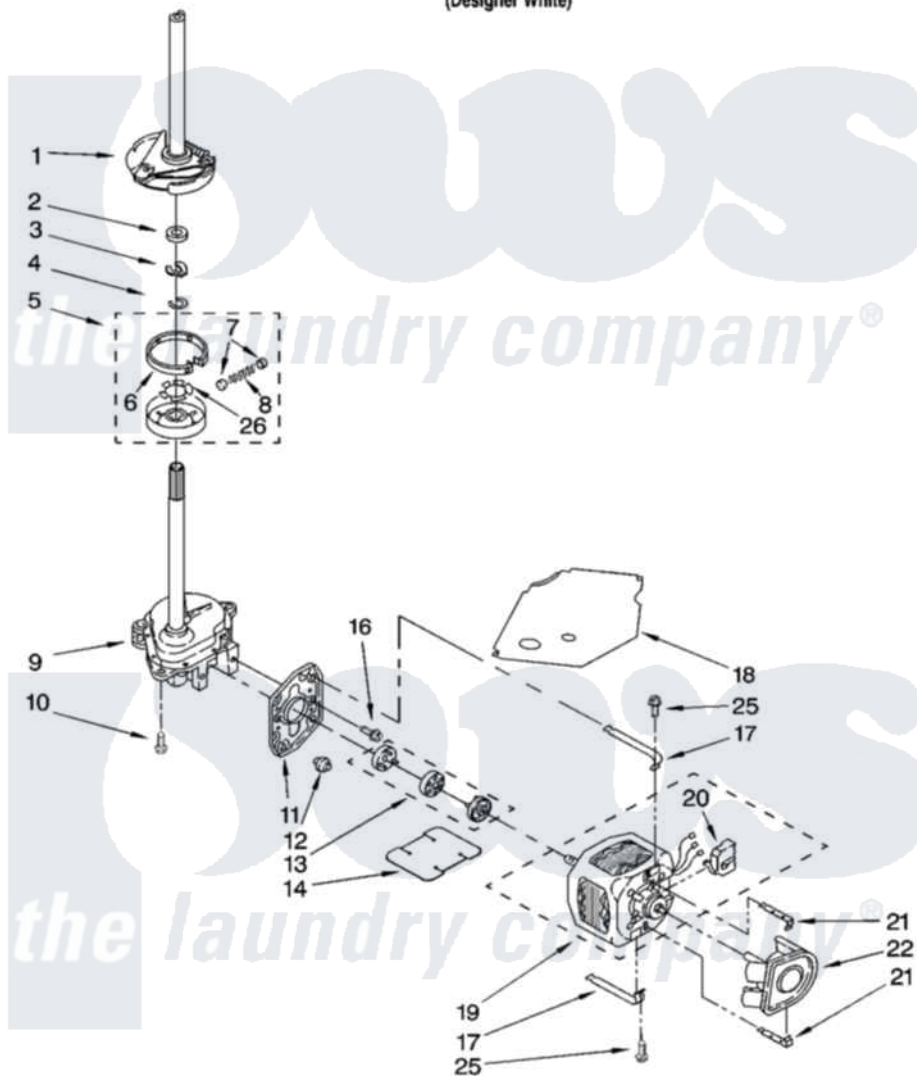

# Whirlpool 7MBPL9764PQ0 04 - BRAKE, CLUTCH, GEARCASE, MOTOR AND PUMP PARTS

## BRAKE, CLUTCH, GEARCASE, MOTOR AND PUMP PARTS

For Model: 7MBPL9764PQ0  
(Designer White)

8180633

7

Whirlpool [Residential Whirlpool 7MBPL9764PQ0 Washer Parts](#) Parts Diagram 04 - BRAKE, CLUTCH, GEARCASE, MOTOR AND PUMP PARTS  
Click on the part number to view part

Item	Original Part Number	Replaced By	Status	Part Description
1	388951	<a href="#">285792</a>		Basketdrive
2	<a href="#">63292</a>			Washer, Spin Tube Thrust
3	62697	<a href="#">W10080230</a>		Ring, Spin Tube Support
4	63283	<a href="#">285353</a>		Ring
5	3951311	<a href="#">285785</a>		Clutch
6	3951308	<a href="#">285790</a>		Lining
7	<a href="#">62646</a>			Cap, Clutch Spring
8	<a href="#">3946792</a>			Spring And Damper Assembly
9	8532118	<a href="#">3360629</a>		Gearcase
10	3357334	<a href="#">3400516</a>		Screw Anti-Rattle
11	<a href="#">62611</a>			Plate, Motor Mount To Gearcase
12	<a href="#">62691</a>			Grommet, Motor
13	285753	<a href="#">285753A</a>		Coupling
14	<a href="#">8316060</a>			Shield, Tub To Motor

16	<a href="#">3400516</a>		Screw Anti-Rattle
17	3349637	<a href="#">W10086010</a>	Retainer, Motor
18	<a href="#">3362089</a>		Shield, Tub To Motor
19	8528157	<a href="#">661600</a>	Motor, Main Drive
20	<a href="#">3952056</a>		Switch, Main Drive Motor
21	<a href="#">8546127</a>		Retainer, Pump
22	<a href="#">3363394</a>		Pump
25	3387485	<a href="#">273556</a>	Screw, 10-16 X 5/8
26	<a href="#">3355454</a>		Clip, Main Drive