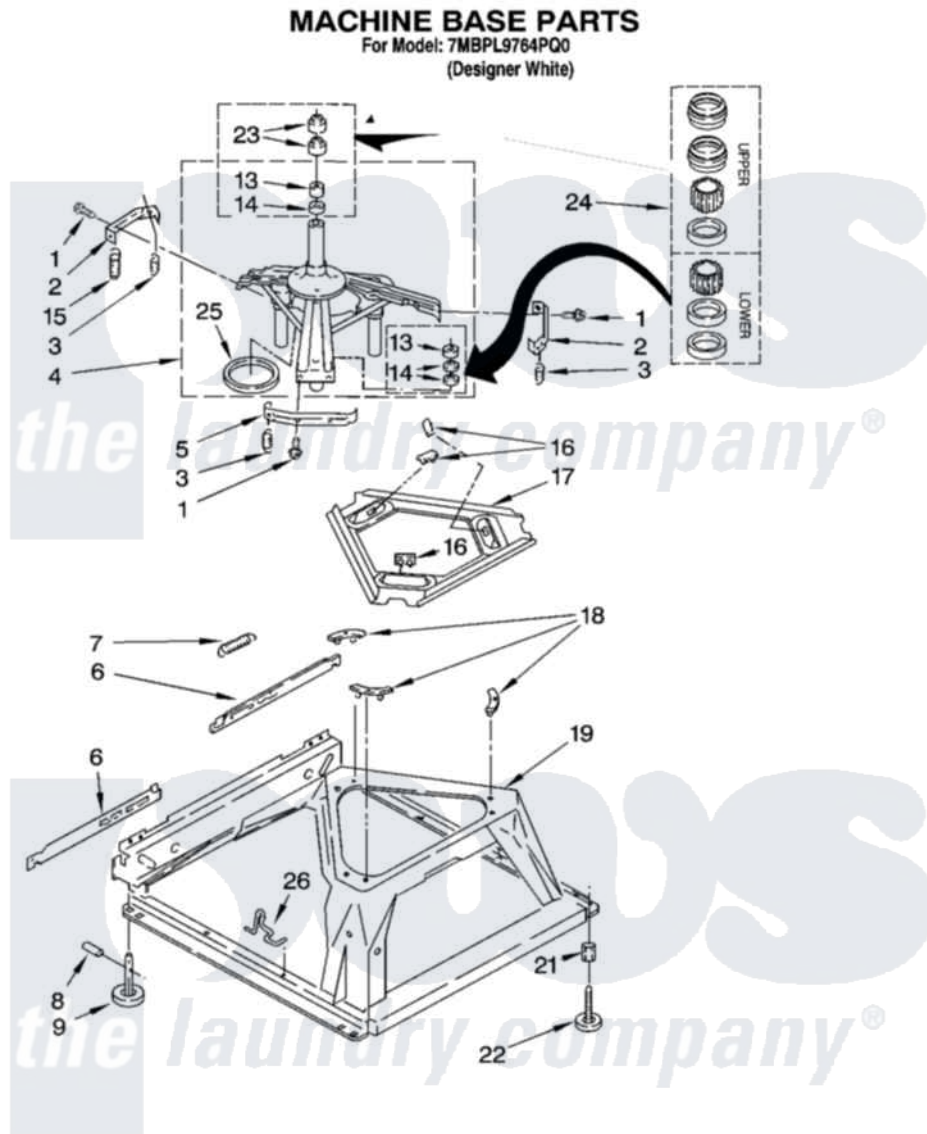

Whirlpool 7MBPL9764PQ0 05 - MACHINE BASE PARTS

8

8180633

Whirlpool [Residential Whirlpool 7MBPL9764PQ0 Washer Parts](#) Parts Diagram 05 - MACHINE BASE PARTS
Click on the part number to view part

Item	Original Part Number	Replaced By	Status	Part Description
1	3400076			Screw, Bracket Mounting
2	64067			Bracket, Spring Outer
3	63907			Spring, Suspension
4	8575214	280184		Support
5	64065			Bracket, Spring Outer
6	63138			Link, Leveling Mechanism
7	62597	8316845		Spring
8	62837			Pin, Knurled
9	62596	285244		Feet-Leveling
13	3347047	8546455		Bearing, Centerpost
14	357409	359449		Seal, Agitator Shaft
15	388492	W10250667		Spring, Counterweight
16	62568	285219		Pad
17	3946509			Plate, Suspension
18	3363660	285744		Pad
19	3349337	285459		Base

21	3359452		Nut, Lock
22	389102	W10001130	Foot, Leveling
23	356934	8577376	Seal, Centerpost
24	285203		Centerpost Bearing Kit
25	63134		Ring, Sound Deadening
26	63806	W10145155	Retainer, Suspension Spring