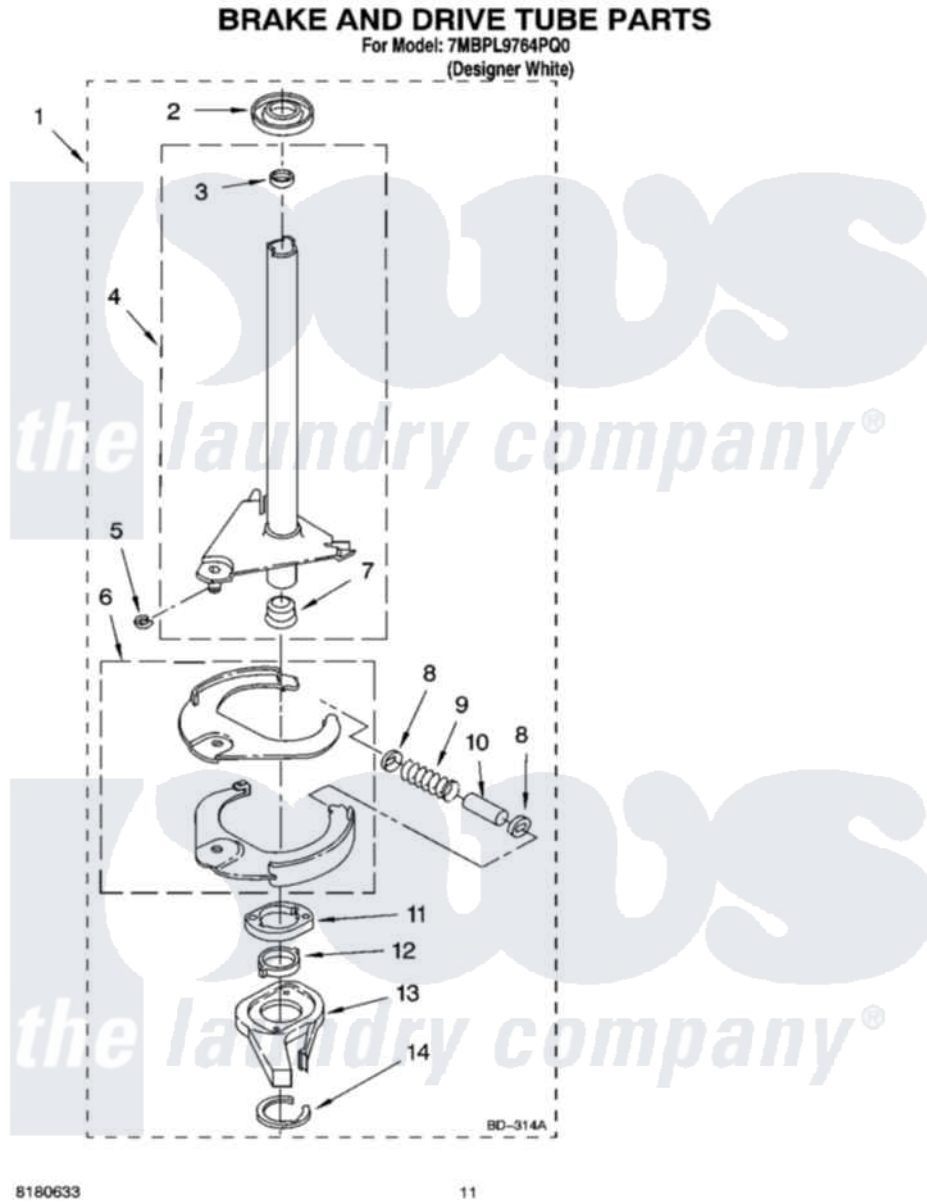

Whirlpool 7MBPL9764PQ0 07 - BRAKE AND DRIVE TUBE PARTS

8180633

11

Whirlpool [Residential Whirlpool 7MBPL9764PQ0 Washer Parts](#) Parts Diagram 07 - BRAKE AND DRIVE TUBE PARTS
Click on the part number to view part

| Item | Original Part Number | Replaced By | Status | Part Description |
|------|------------------------|---------------------------|---------------|---------------------------------|
| 1 | 388951 | 285792 | | Basketdrive |
| 2 | 62658 | | | Ring, Thrust |
| 3 | 356427 | | | Seal, Spin Pinion |
| 4 | 64027 | 64208 | | Tube-Spin |
| 5 | 64035 | W10083190 | | Ring, Retaining |
| 6 | 64232 | 285438 | | Shoe-Brake |
| 7 | 62703 | 8546462 | | "T" Bearing, Spin Tube |
| 8 | 3353956 | 285658 | | Sleeve |
| 9 | 62647 | | Not Available | Spring, Brake |
| 10 | 3355360 | 285658 | | Sleeve |
| 11 | 661516 | 8546461 | | Cam, Brake Release |
| 12 | 63022 | | | Sleeve, Cam |
| 13 | 64194 | 285790 | | Lining |
| 14 | 90368 | W10083200 | | Ring, Retaining |
| " | N/A | | Not Available | FOLLOWING PARTS NOT ILLUSTRATED |
| " | 285208 | | | Lubricant |