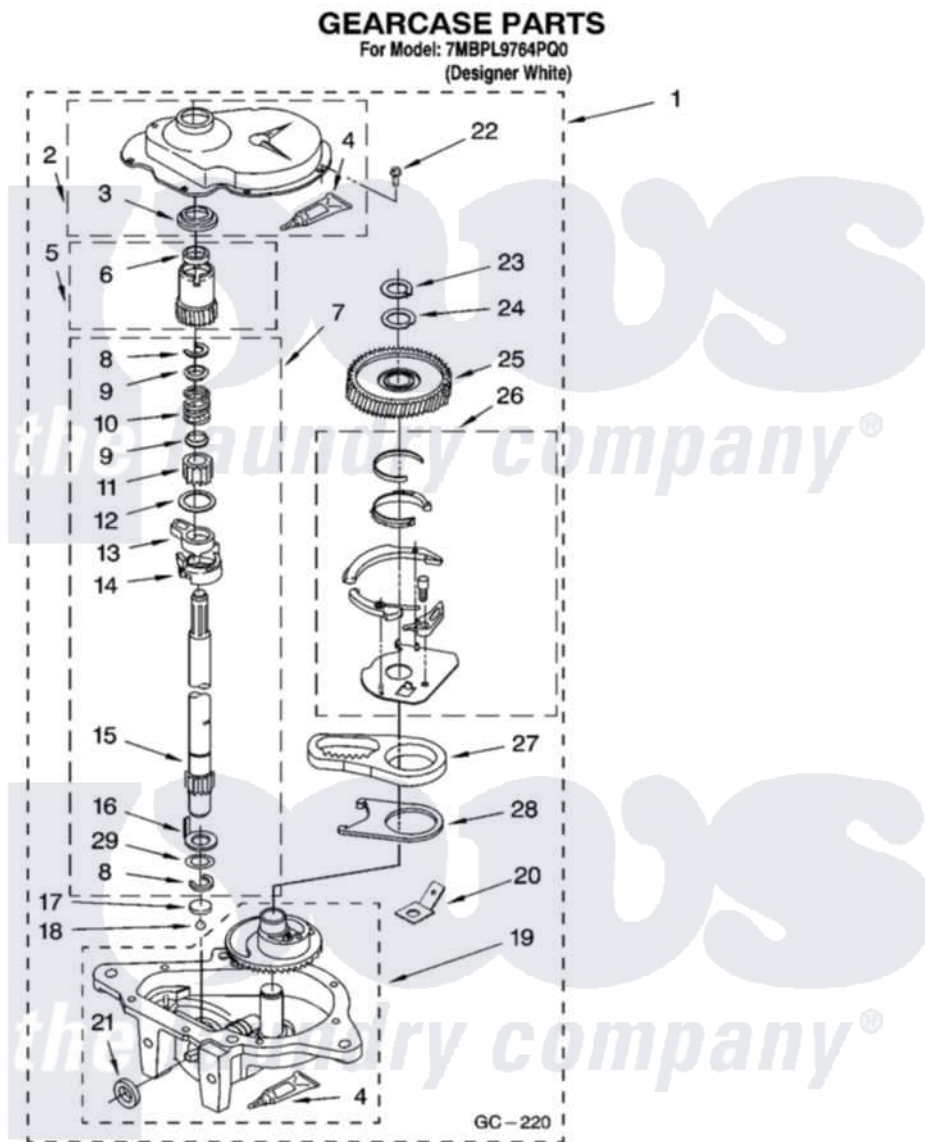

Whirlpool 7MBPL9764PQ0 08 - GEARCASE PARTS

12

8180633

Whirlpool [Residential Whirlpool 7MBPL9764PQ0 Washer Parts](#) Parts Diagram 08 - GEARCASE PARTS
Click on the part number to view part

Item	Original Part Number	Replaced By	Status	Part Description
1	8532118	3360629		Gearcase
2	285202			Cover, Gearcase
3	3349985			Seal, Gearcase Cover
4	285195			Sealer Sealer, Gasket
5	63320	285362		Gear and Pinion
6	356427			Seal, Spin Pinion
7	389387			Shaft, Agitator
8	90369		Not Available	Ring, Retaining (2)
9	62677			Retainer, Spring
10	62676			Spring, Agitator
11	63273	285509		Shaft, Agitator
12	62619			Washer, Agitator Gear
13	62580	285206		Cam-Agitator
14	62581	285206		Cam-Agitator
15	285509			Shaft, Agitator
16	62618			Washer, Cam Thrust

17	16018	285205	Bearing
18	85529	285205	Bearing
19	389230	285515	Gearcase
20	3949116	Not Available	BLOCK TAB, TERMINAL
21	285352		Seal Kit, Thrust Plug
22	3351614		Screw, Gearcase Cover Mounting
23	3362552	285765	Ring-Retrn
24	285735	285766	Washer Kit, Thrust
25	62570	285362	Gear and Pinon
26	388253	999516	Shelf-Glas
27	3349296	8546456	Rack, Connecting
28	62621		Actuator, Shift
29	388815		Washer, Intermediate 1 3976263 Miscellaneous Parts Bag 2 3976300 Washer, Inlet Hose 3 3366913 Clamp, Hose