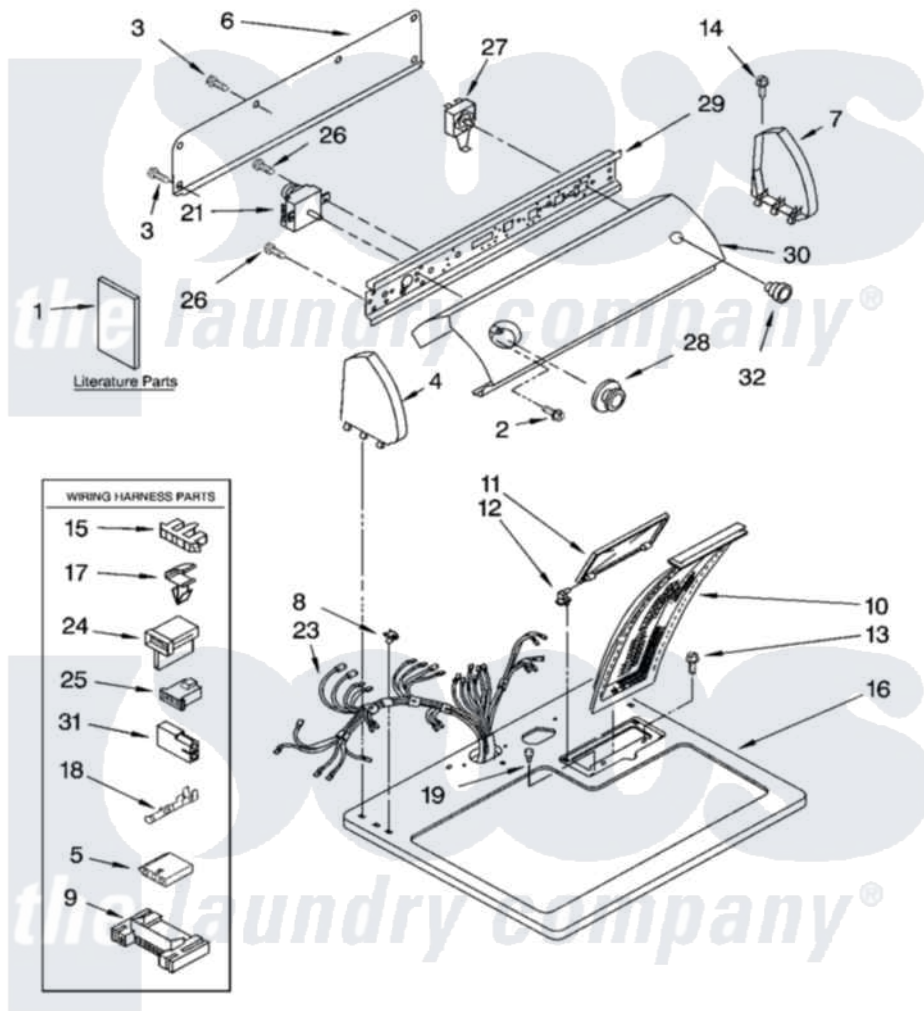

Whirlpool 7MBPS8843MQ0 01 - TOP AND CONSOLE PARTS

blue point™

TOP AND CONSOLE PARTS

For Model: 7MBPS8843MQ0
(Designer White)

29" GAS DRYER

10-03 Litho in U.S.A. (djc)

1

Part No. 8180142

Whirlpool [Residential Whirlpool 7MBPS8843MQ0 Dryer Parts](#) Parts Diagram 01 - TOP AND CONSOLE PARTS
Click on the part number to view part

Item	Original Part Number	Replaced By	Status	Part Description
1	LIT8543114		Not Available	Literature Parts (Use And Care Guide)
"	LIT3978910		Not Available	Literature Parts (Installation Instructions (Spanish))
"	LIT8533203		Not Available	Wiring Diagram
"	N/A		Not Available	Following May Be Purchased
"	N/A		Not Available	DO-IT-YOURSELF REPAIR MANUALS
"	LIT677818	677818L		Diy
2	3400859			Screw, Grounding
3	693995			Screw, Hex Head
4	8274437	279960		Endcap
5	3936144			Do-It-Yourself Repair Manuals
6	8274261			Do-It-Yourself Repair Manuals
7	8274434	279960		Endcap
8	357213			Nut, Push-In
9	3395683			Receptacle, Multi-Terminal

10	339392		Screen, Lint
11	8283378		Cover, Lint Screen
12	3978605	W10044470	Hinge, RH
"	3978606		Hinge, Lint Lid
13	688983	487240	Screw, For Mtg. Service Capacitor
14	388326		Screw, 8-18 X 1.25
15	3397269		Connector, Timer
16	8271390	8521918	Top
17	3394427		Clip-Harness
18	94614		Terminal
19	297535	17258	Bumper
21	3976584		Timer Assembly
23	8299876		Harness, Wiring
24	3403499		Connector, 2-Postion
25	3403498		Connector, 3-Position
26	3390646	W10139210	Screw, 8-18 X 5/16
27	3977456		Switch, Push-To-Start
28	8274380	3957749	Knob
29	8271418		Bracket, Control
30	8543104		Panel, Control
31	717252		Receptacle, Terminal
32	8274376	3957800	Knob, Push-To-Start
"	N/A	Not Available	ACCESSORY PARTS
"	279948	4392065	Kit, Dryer Repair
"	346764		Kit, Hold Down
"	689790		Dry Rack
"	72017		Paint, Touch-Up
"	350930		Paint, Pressurized Spray B
"	350938		Paint, Pressurized Spray B
"	799344		Paint, Touch-Up)